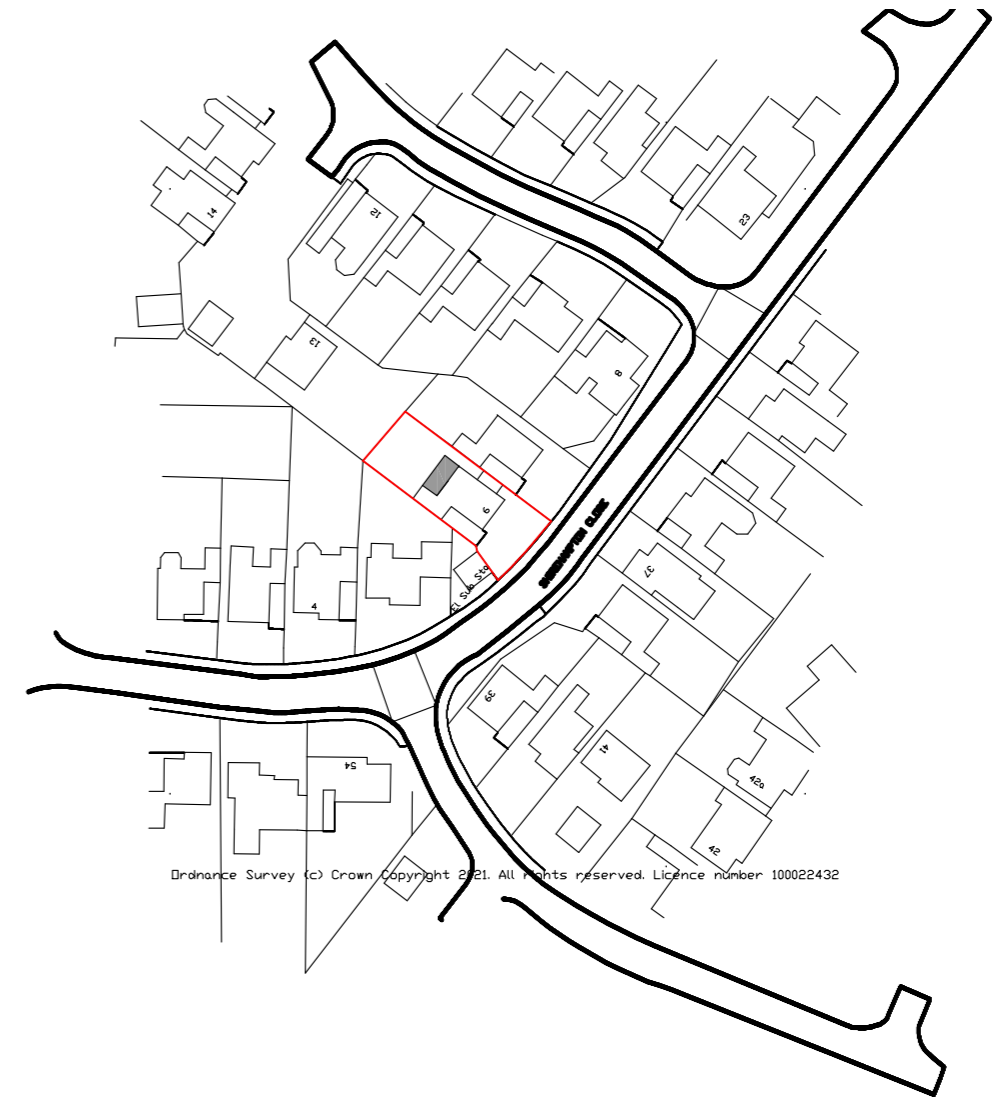

Ordnance Survey (c) Crown Copyright 2021. All rights reserved. Licence number 100022432

Scale : 1/500

Block Plan 1:500

Ordnance Survey (c) Crown Copyright 2021. All rights reserved. Licence number 100022432

Scale : 1/1250

Location Plan 1:1250

The Copyright of this Drawing is vested in the Architect & cannot be copied or reproduced without his written consent. All Contractors must visit the site and be responsible for taking or checking all dimensions required for this work. Scaling this drawing may not be accurate - use figured dimensions only where shown.

PLANNING DRAWING
Block Plan & Location Plan

July 2021

Scale : 1/500, 1/1250 @A2

Mr M Manfredi
6 Shirehampton Close
Webheath
B97 5PF
21/A/341/01A

isa

ian sidlow architect
98 crumpfields lane,
redditch, worcs. b97 5pw
tel:0152749444
fax:0152740744
email:ian.sidlow@blueyonder.co.uk