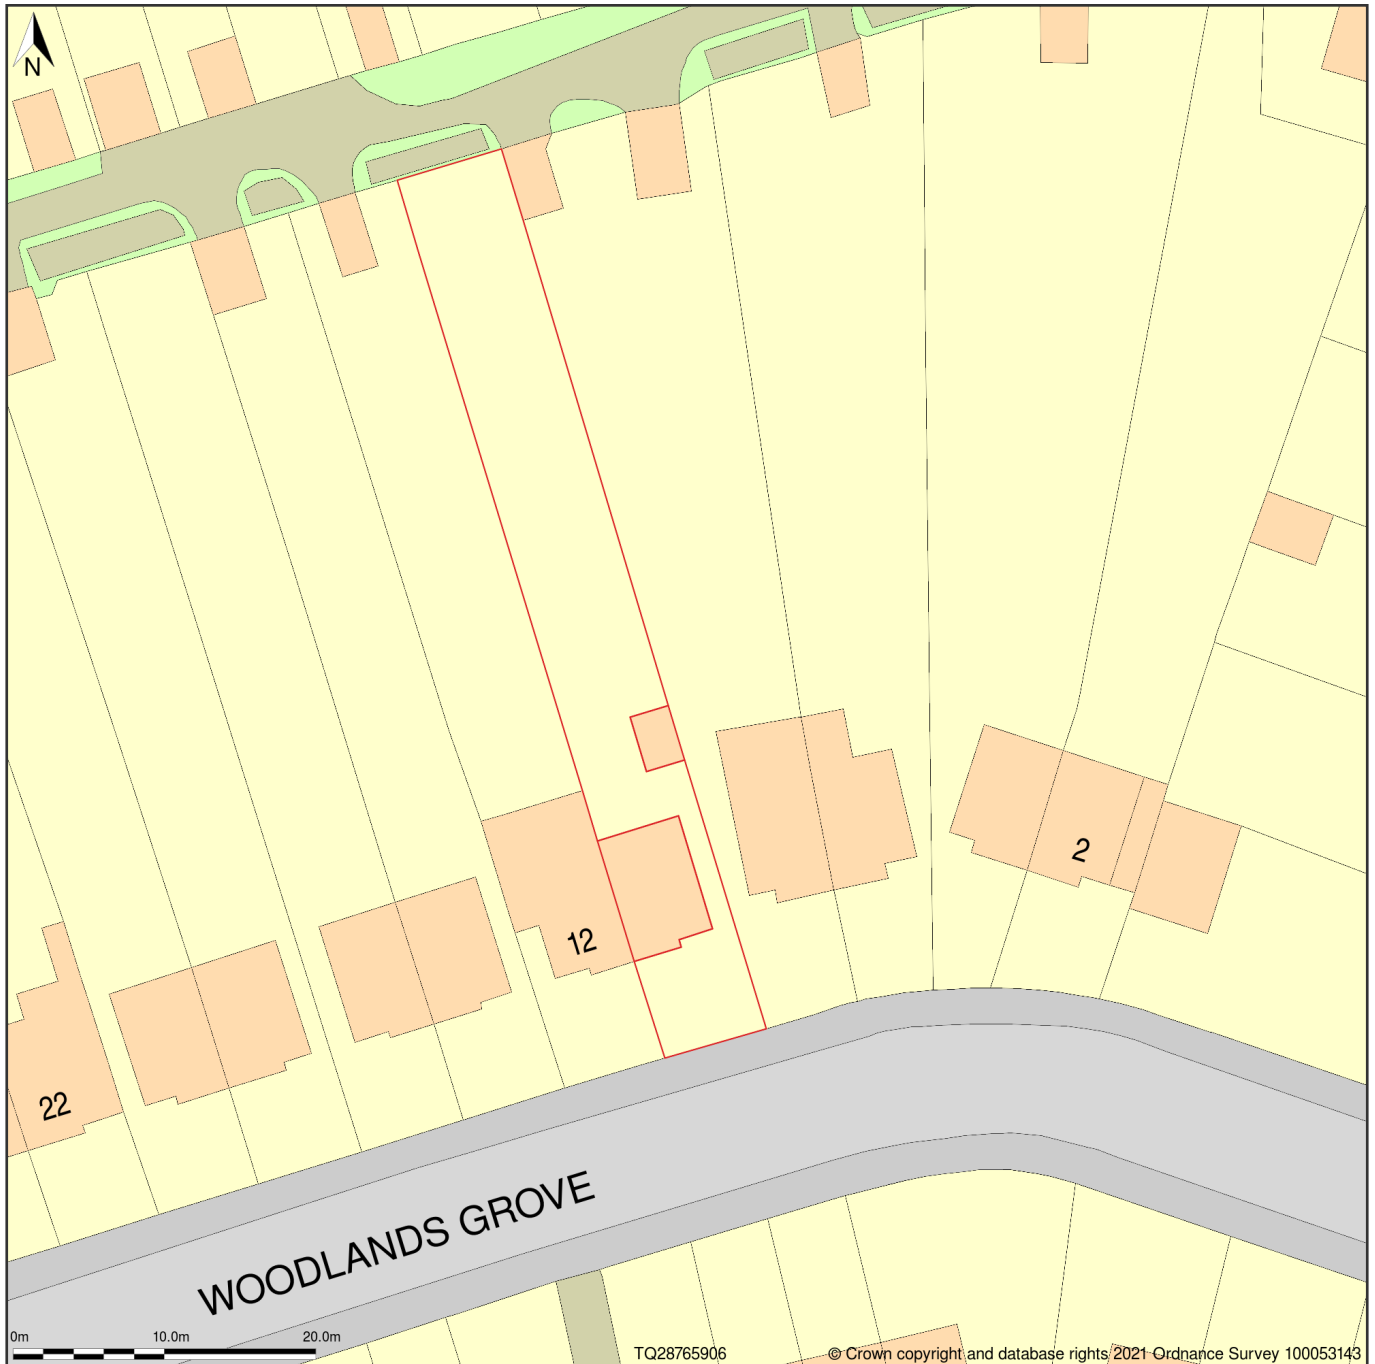

10, Woodlands Grove, Coulsdon, Croydon, CR5 3AJ

Block Plan shows area bounded by: 528719.24, 159022.62 528809.24, 159112.62 (at a scale of 1:500), OSGridRef: TQ28765906. The representation of a road, track or path is no evidence of a right of way. The representation of features as lines is no evidence of a property boundary.

Produced on 16th Jun 2021 from the Ordnance Survey National Geographic Database and incorporating surveyed revision available at this date. Reproduction in whole or part is prohibited without the prior permission of Ordnance Survey. © Crown copyright 2021. Supplied by www.buyaplan.co.uk a licensed Ordnance Survey partner (100053143). Unique plan reference: #00642627-50D942