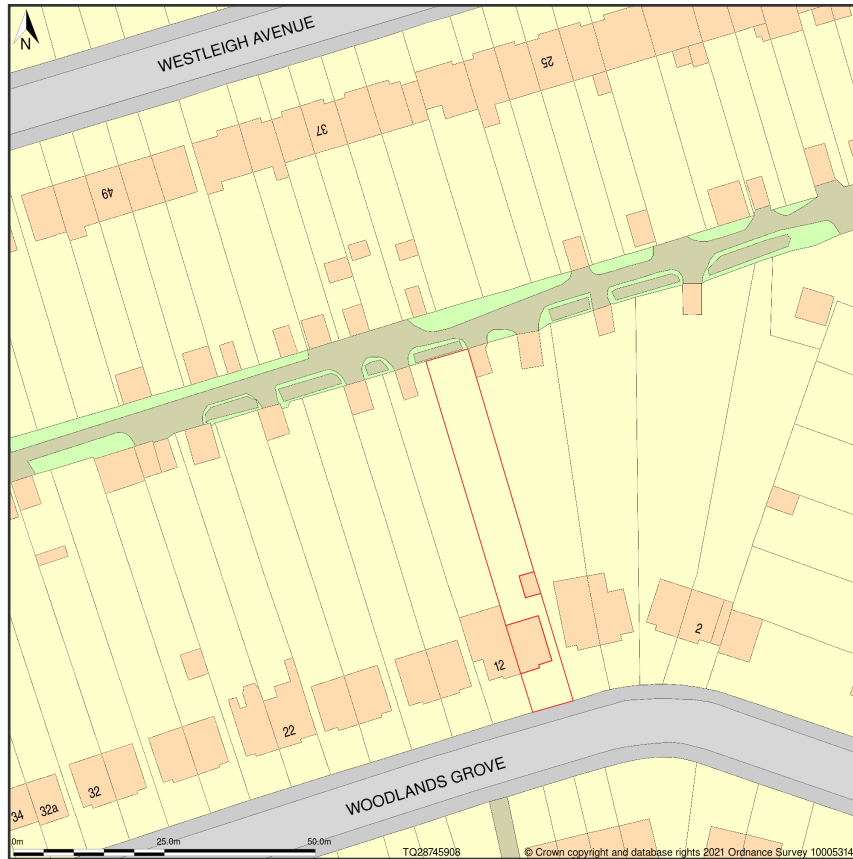

10, Woodlands Grove, Coulsdon, Croydon, CR5 3AJ

Site Plan shows area bounded by: 528676.04, 159018.54 528817.46, 159159.96 (at a scale of 1:1250), OSGridRef: TQ28745908. The representation of a road, track or path is no evidence of a right of way. The representation of features as lines is no evidence of a property boundary.

Produced on 16th Jun 2021 from the Ordnance Survey National Geographic Database and incorporating surveyed revision available at this date. Reproduction in whole or part is prohibited without the prior permission of Ordnance Survey. © Crown copyright 2021. Supplied by www.buyaplan.co.uk a licensed Ordnance Survey partner (100053143). Unique plan reference: #00642628-DE9668