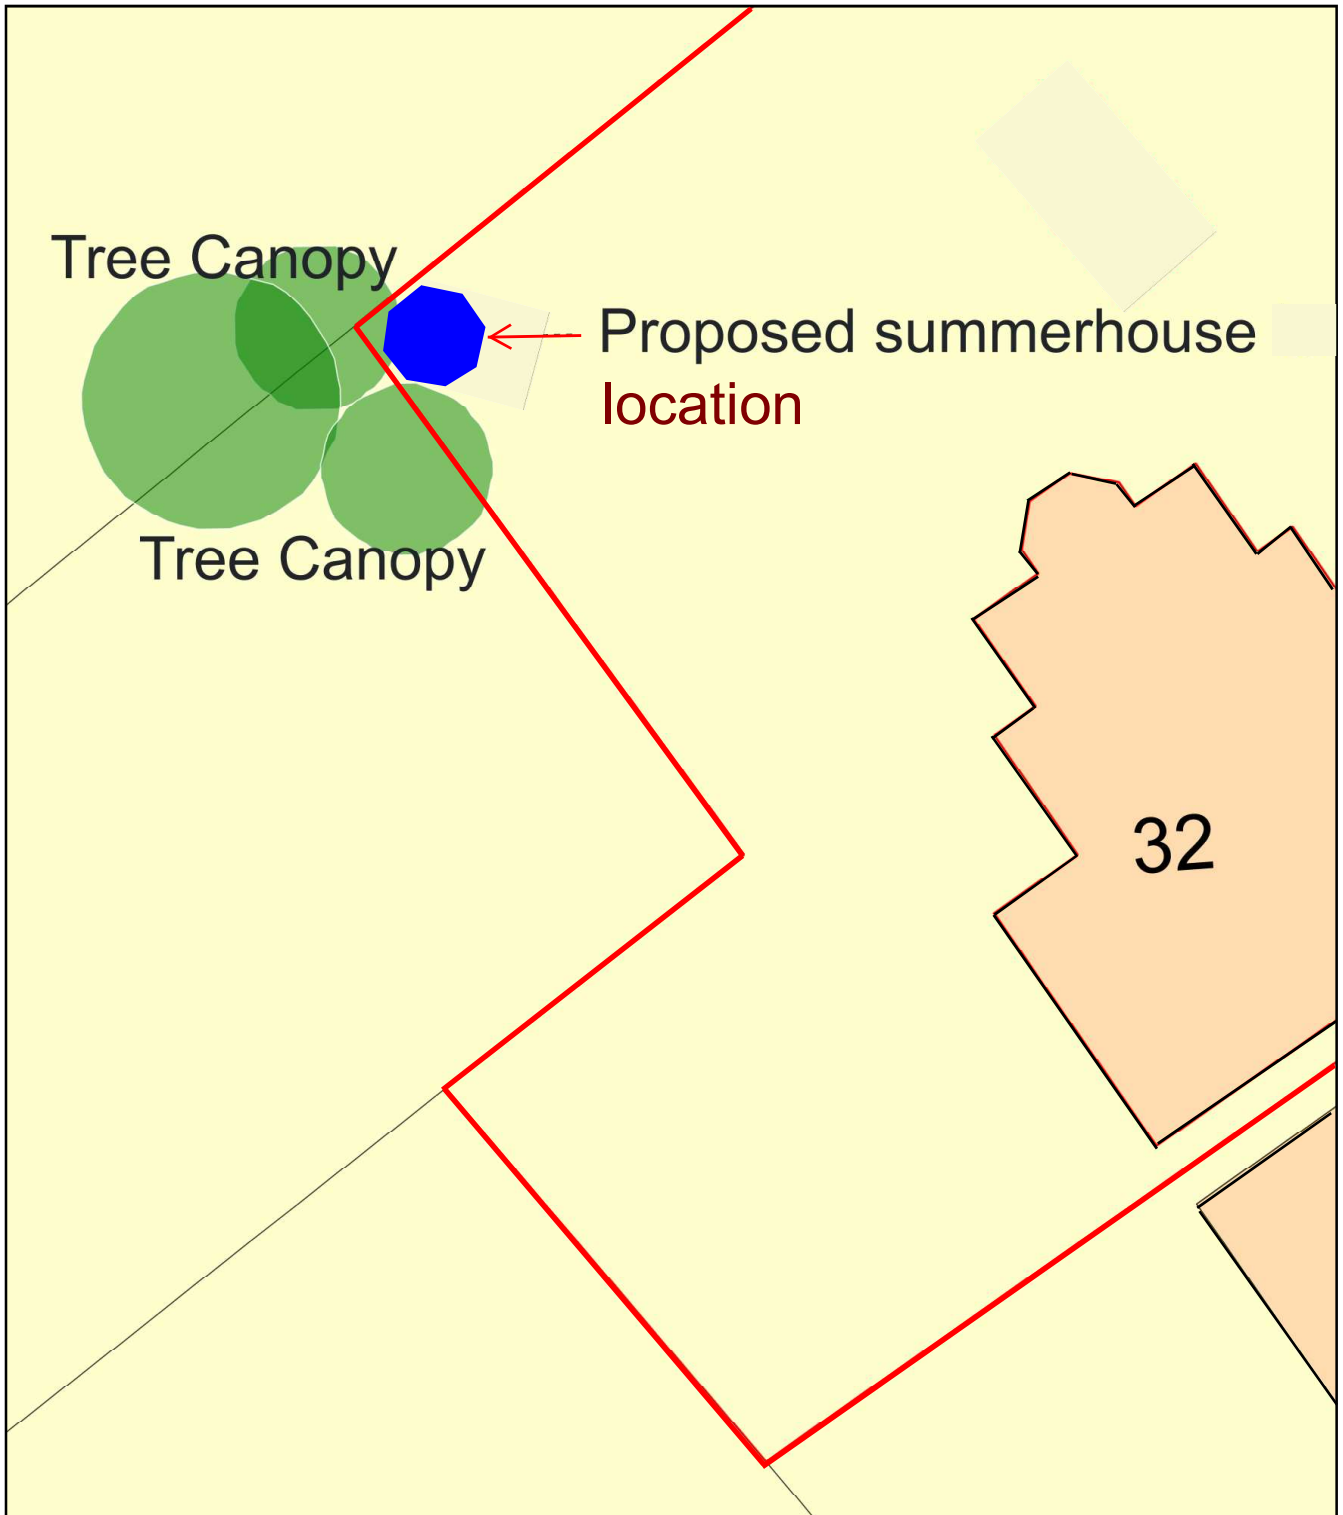

Site Plan - 32 Windmill Hill, HP27 0EP

Plan Produced for: Planning
Date Produced: 26 Jul 2021
Plan Reference Number: TQRQM21207130451357
Scale: 1:200 @ A4