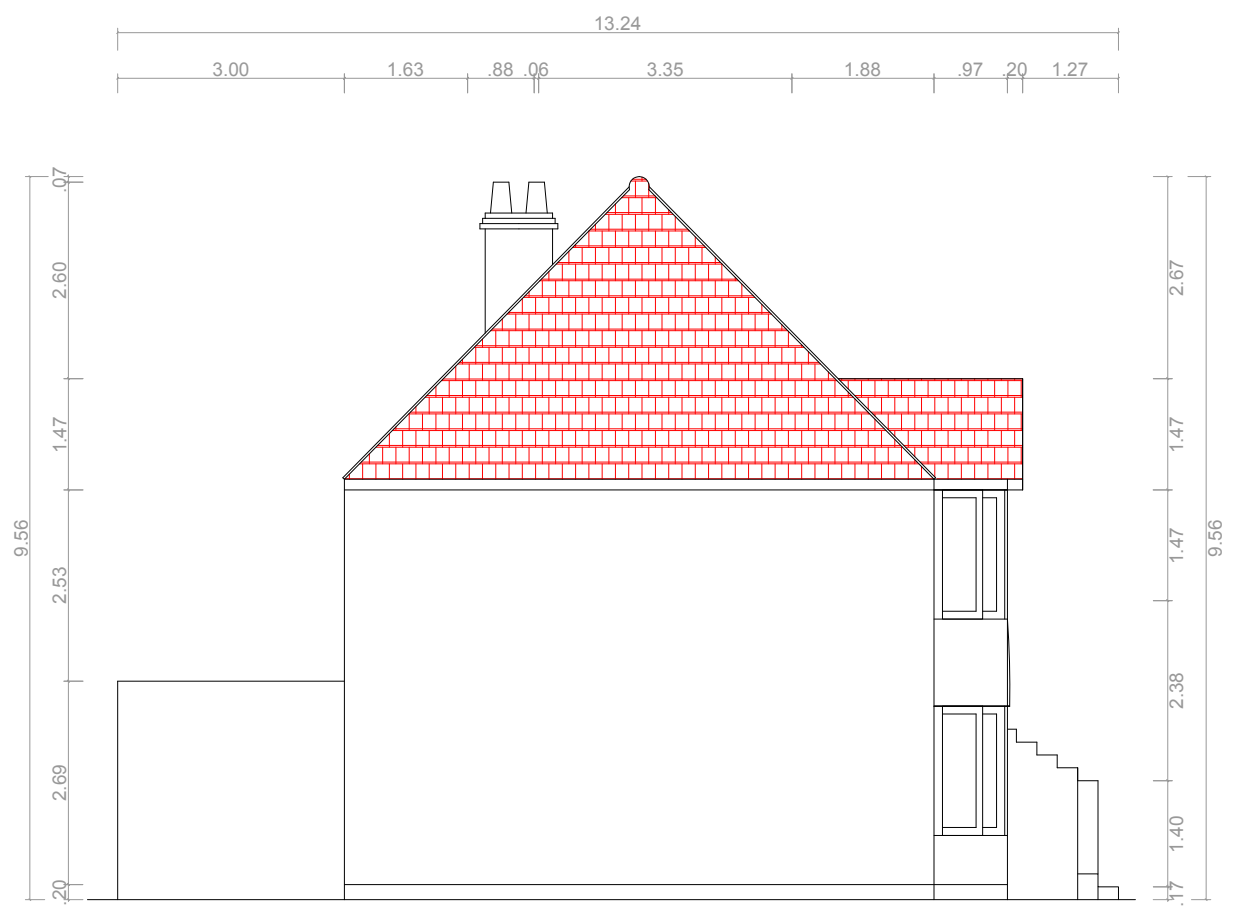

Existing North Elevation

Existing South Elevation

Status:
 This drawing is intended for the purpose indicated in the status box only.
 Do not scale from this drawing. All dimensions shown must be checked on site and discrepancies verified with the contract administrator.
 This drawing must be read in conjunction with relevant Details and specifications show.

Proj:	Loft Conversion	Date:	July 2021	ARCH.
Prop:	Ana Loureiro	Esc:	1/100	
Drawing	Existing:	Loc:	1A Westview Close London NW10 1RH	3
	North Elevation & South Elevation	Act:	Paulo do Nascimento Pinheiro Afonso Architect	