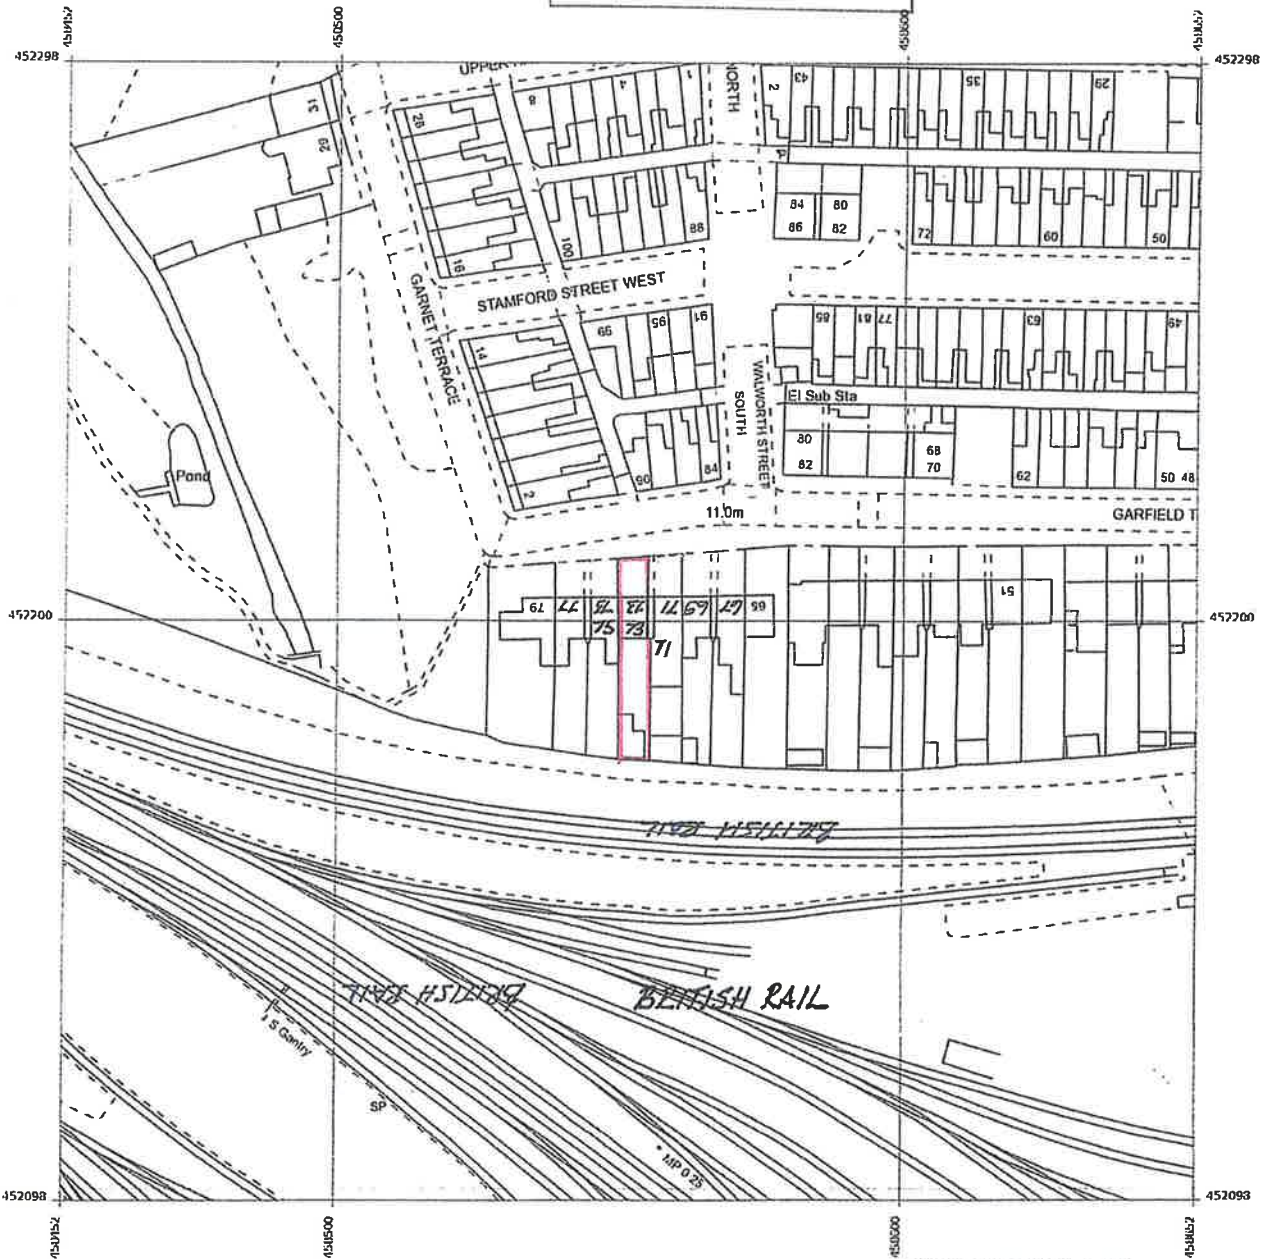

City of York Council  
 19 JUL 2021  
 RECEIVED

**EXISTING**

Produced 22 Apr 2021 from the Ordnance Survey MasterMap (Topography) Database and incorporating surveyed revision available at this date.

The representation of a road, track or path is no evidence of a right of way. The representation of features as lines is no evidence of a property boundary.

73, Garfield Terrace, York  
 YO26 4XT

1:1250

Supplied by: Latitude Mapping Ltd  
 Licence: © Crown Copyright and  
 database rights 2021 OS 100038864  
 Reference: OI1468249  
 Centre coordinates: 458552 452198