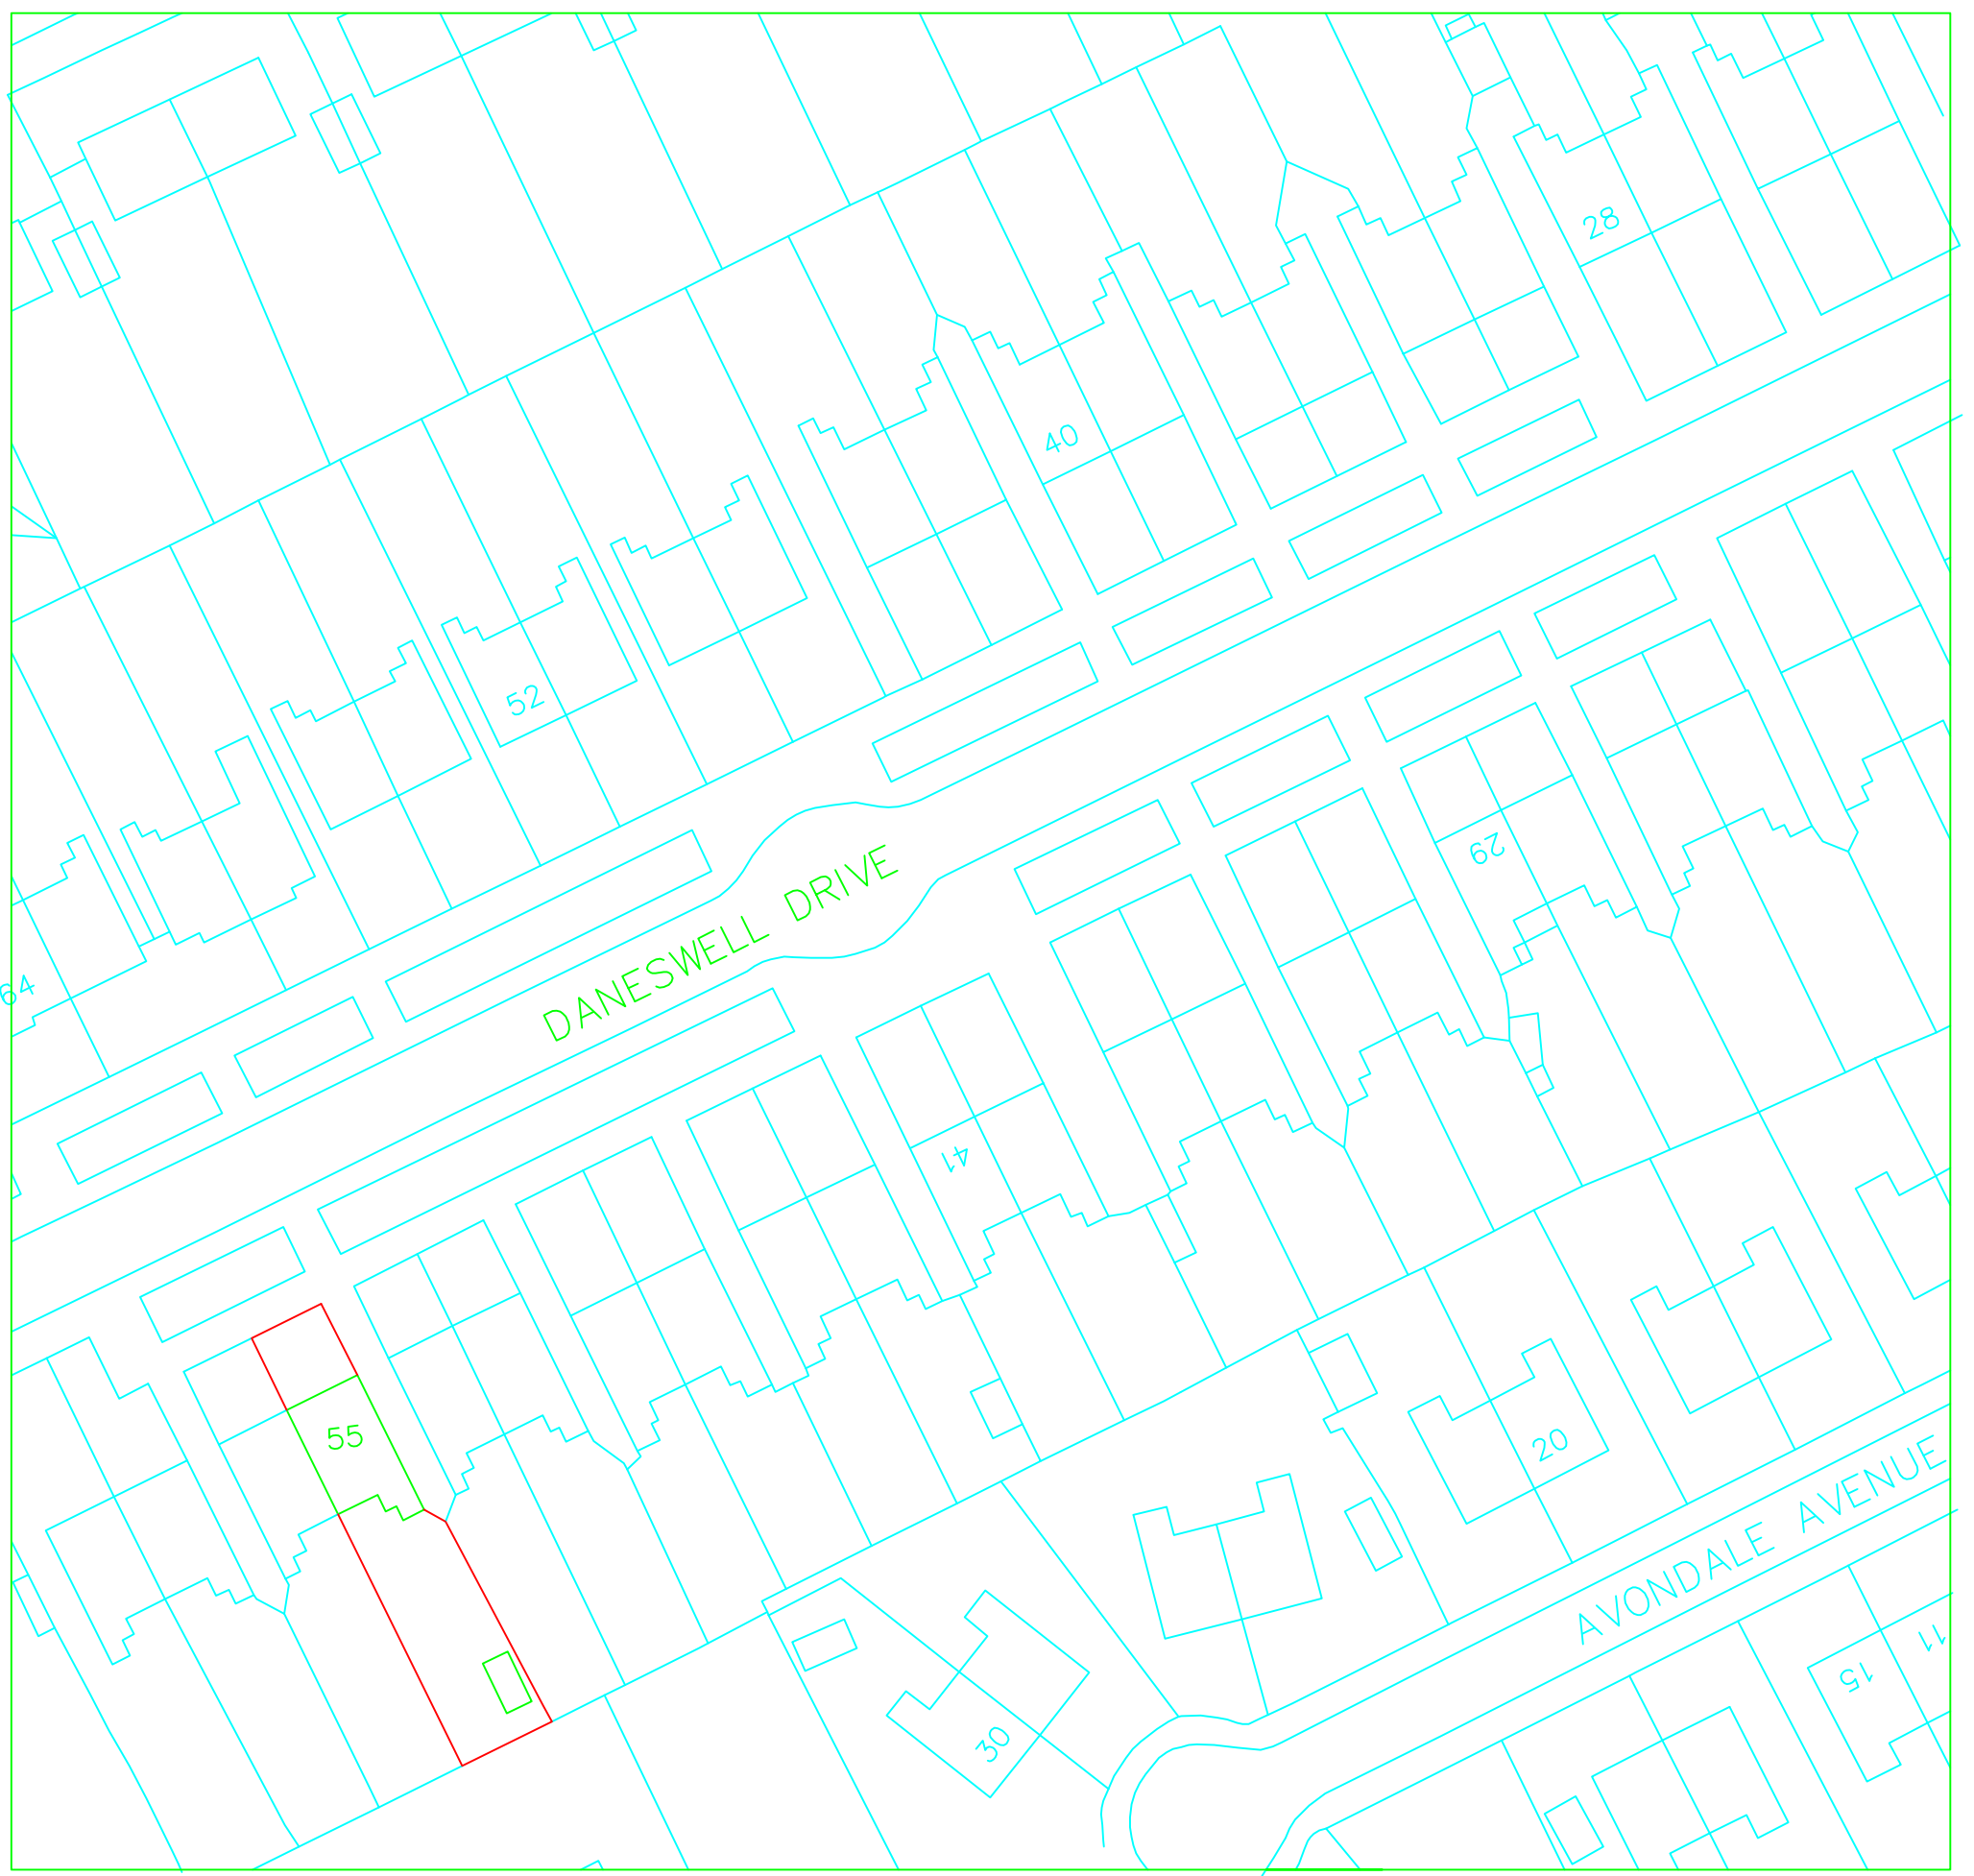

LOCATION PLAN

55 Daneswell Drive , Moreton
CH46 1QD