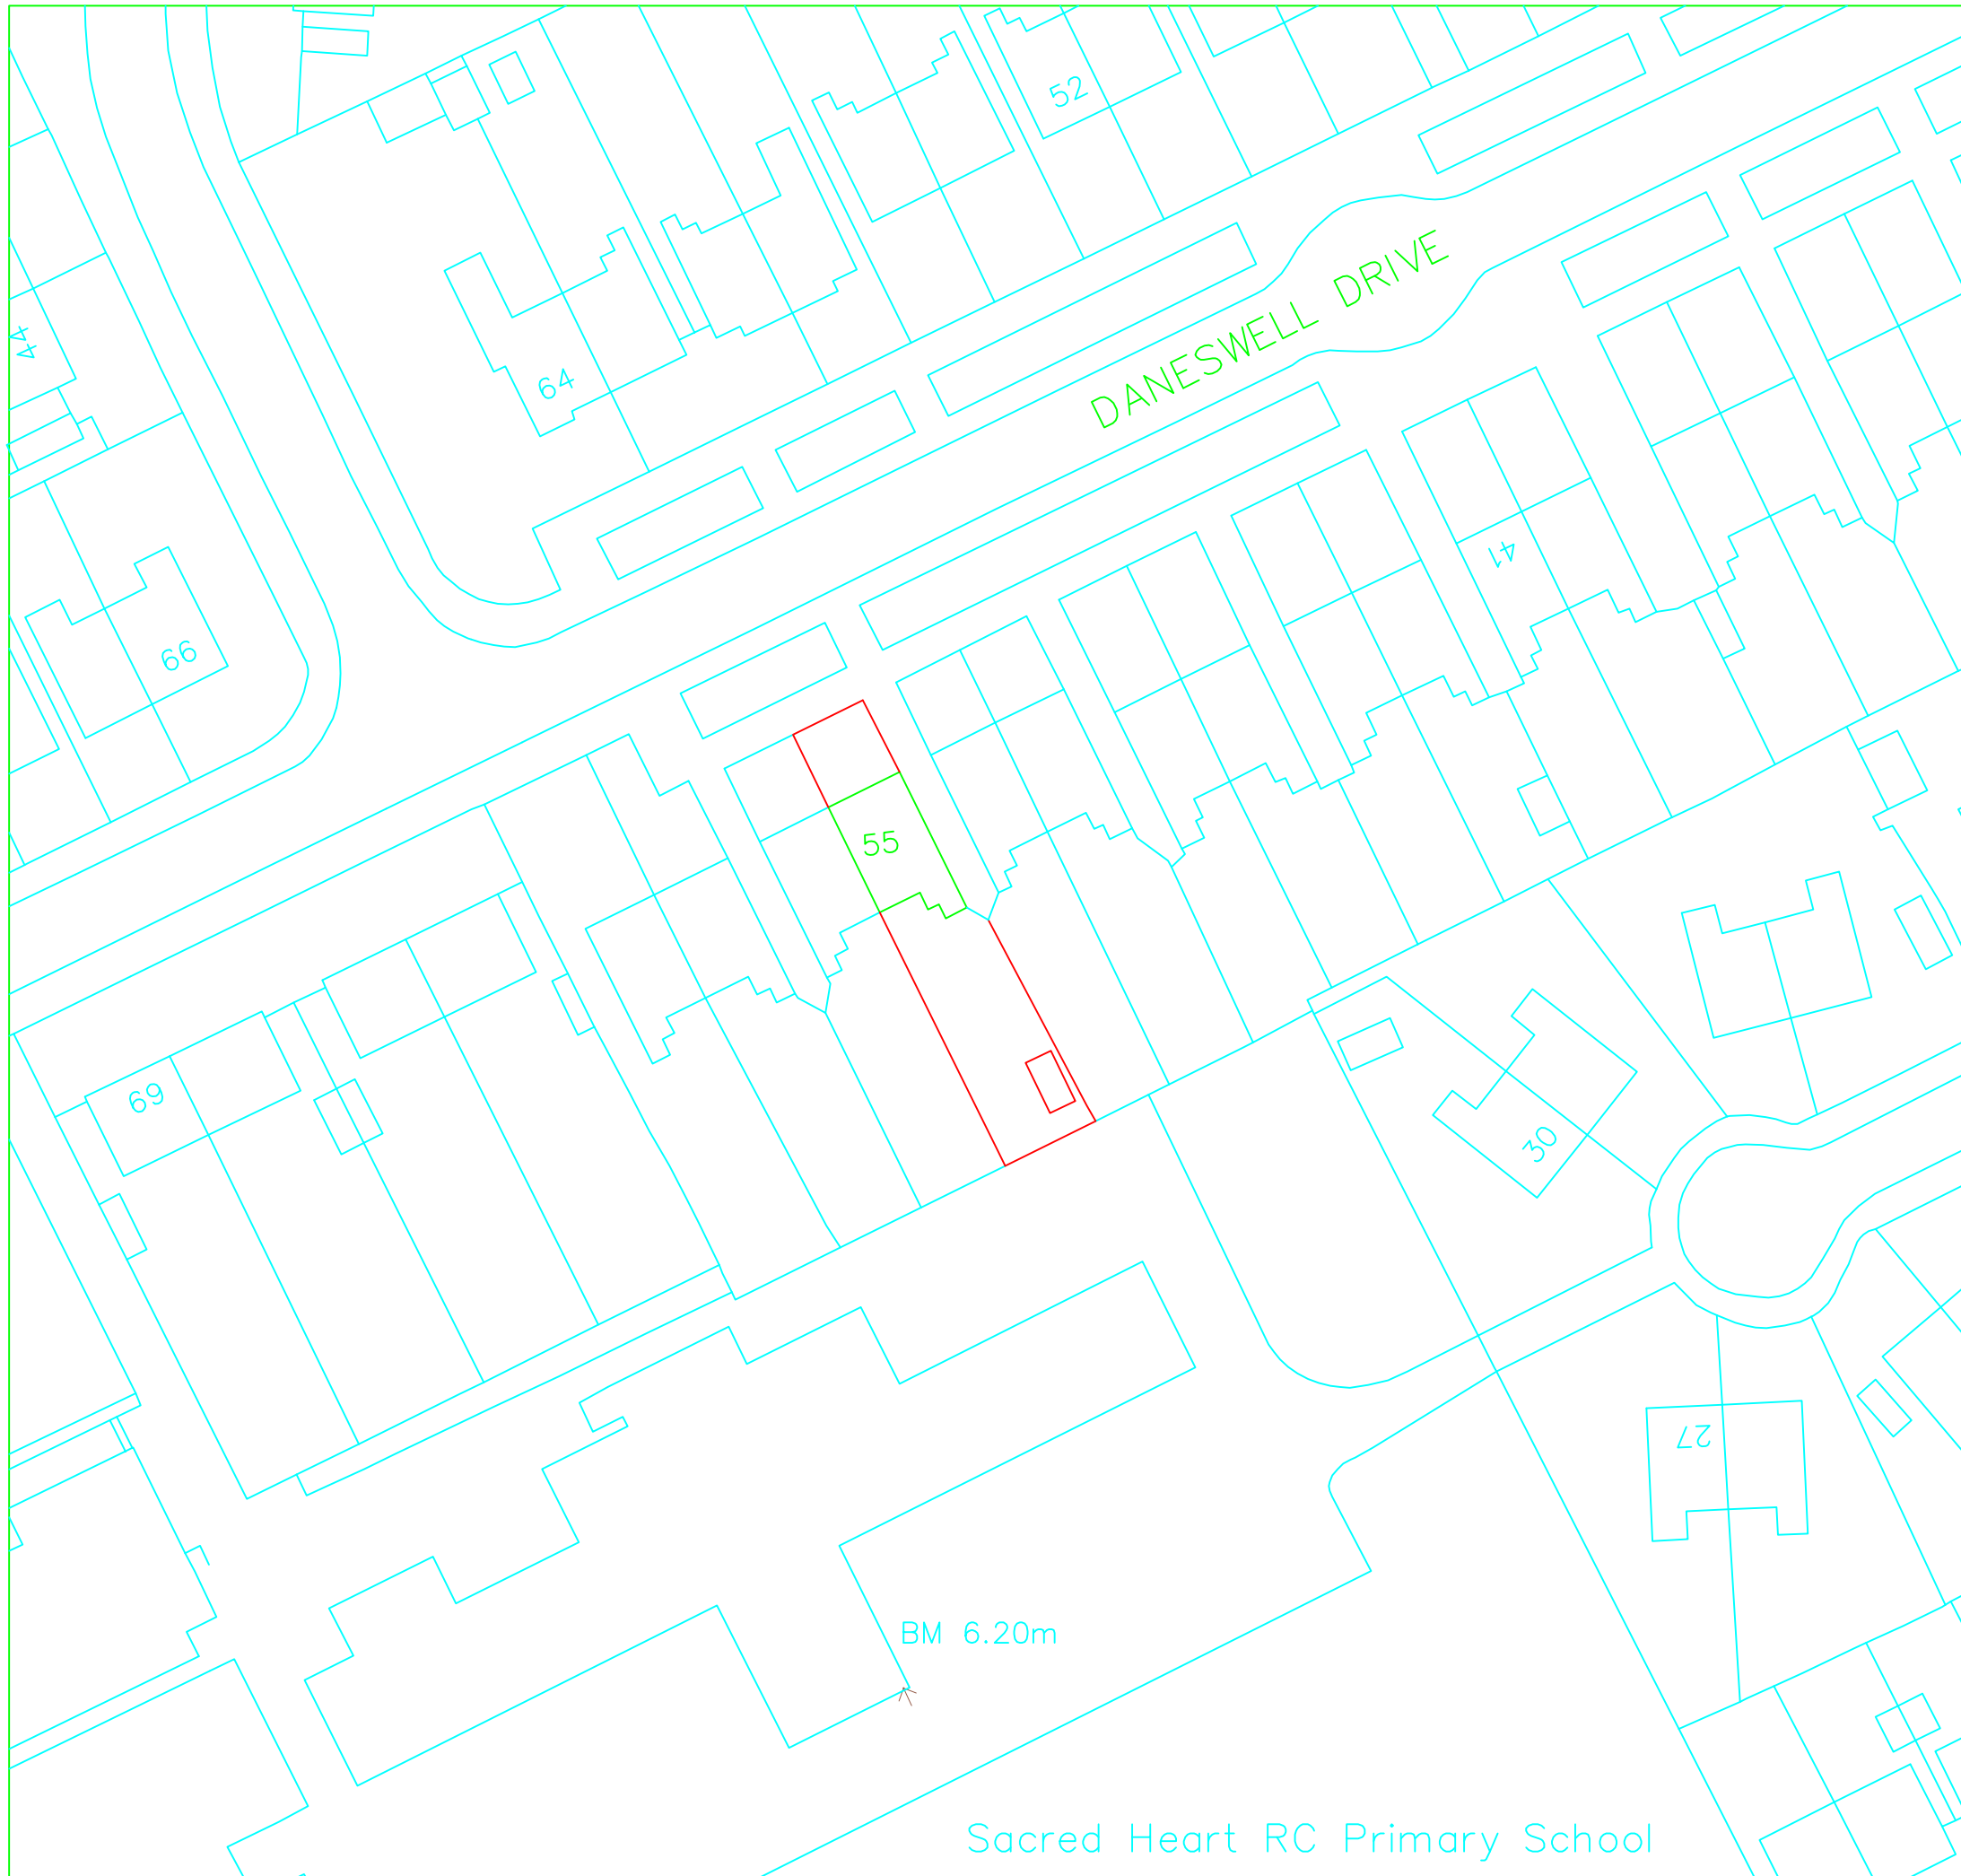

# LOCATION PLAN

55 Daneswell Drive , Moreton  
CH46 1QD