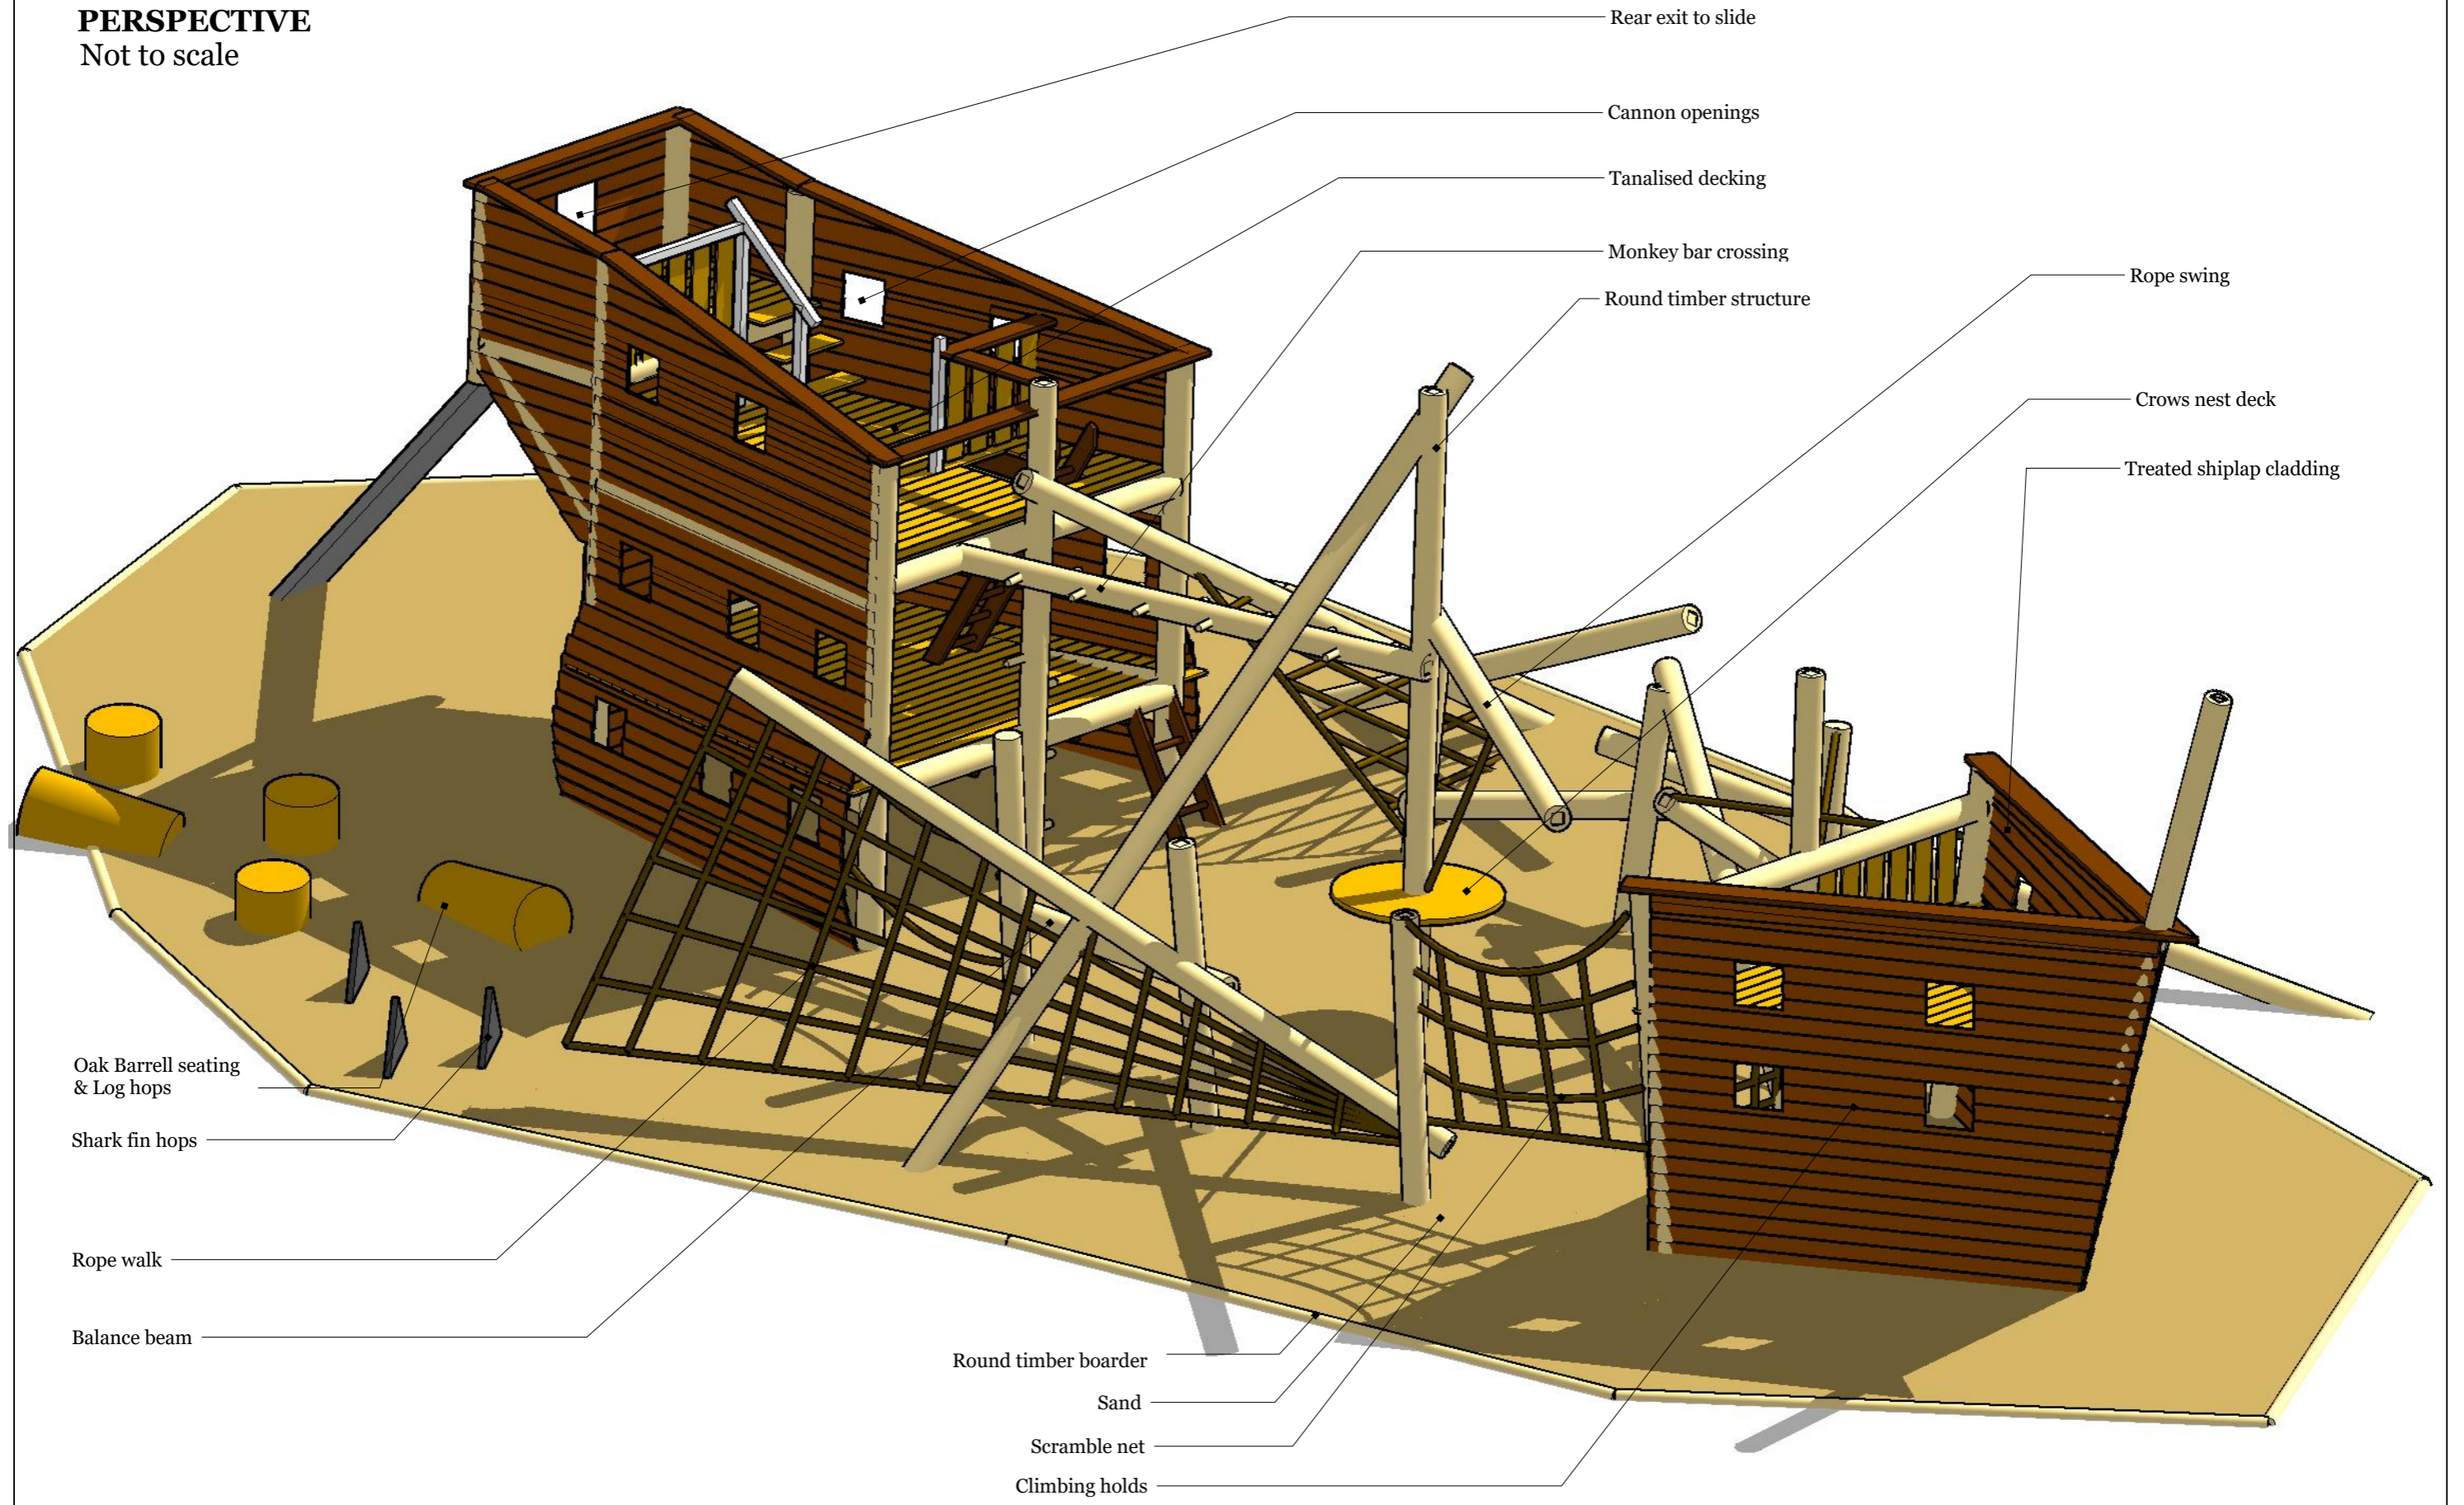

**PERSPECTIVE**  
Not to scale

<b>ROUND WOOD DESIGN</b>	PROJECT WYVERNWOOD	<b>DRAWING TITLE</b>	Galleon material details- Perspective	<b>DRAWN BY</b>	ST/TR	<b>DATE</b>	10.06.2021	All dimensions in metres unless otherwise stated. Scale at A3	<b>A 02</b>
		<b>DRAWING NO.</b>	WYV-01-02-02	<b>REVISION</b>	02				