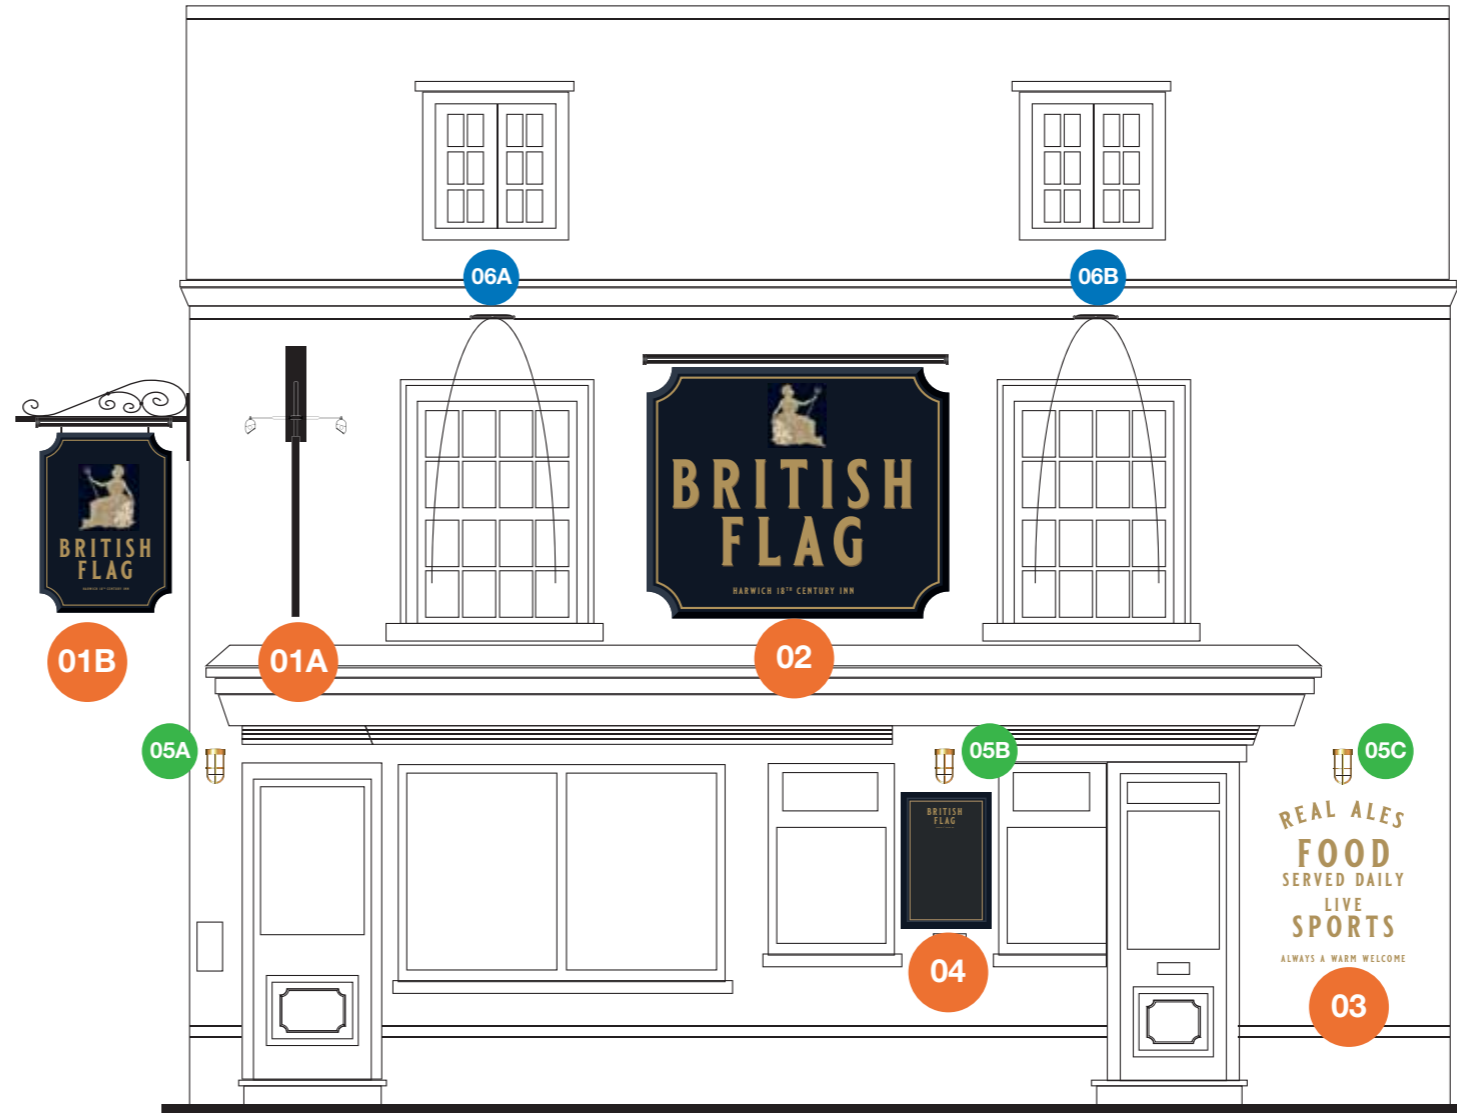

THE BRITISH FLAG - PROPOSED EXTERNAL SIGNAGE - Scale 1:50

admiral
T A V E R N S

**ADMIRAL TAVERN -
THE BRITISH FLAG**
56 WEST ST,
HARWICH
CO12 3DD

161621
21/06/21 - JAC

COPYRIGHT :
THE ATTACHED DESIGNS AND ILLUSTRATIONS
ARE INTENDED SOLELY FOR, AND SHOULD
ONLY BE USED BY, THOSE TO WHOM THIS
DESIGN SPECIFICATION IS ADDRESSED.