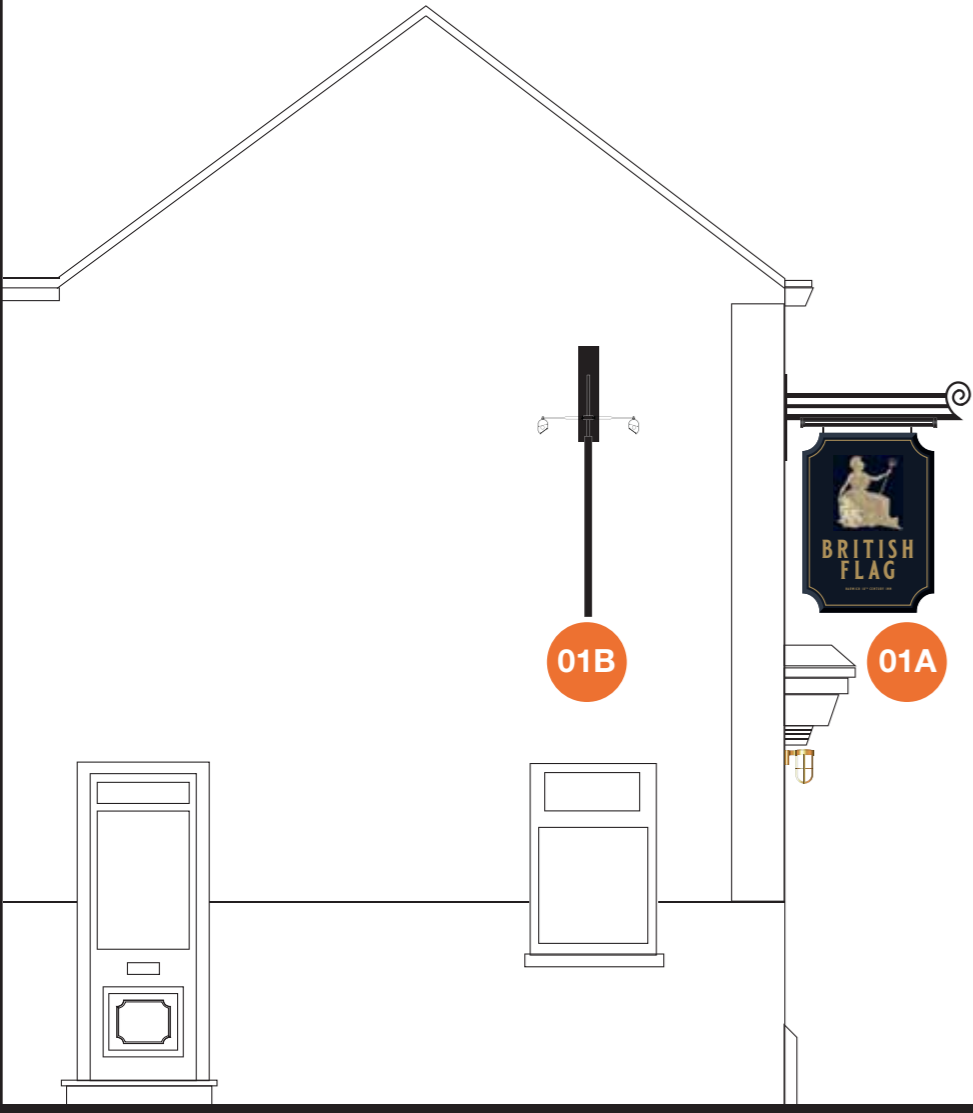

THE BRITISH FLAG - PROPOSED EXTERNAL SIGNAGE - Scale 1:50

admiral
T A V E R N S

**ADMIRAL TAVERN -
THE BRITISH FLAG**
56 WEST ST,
HARWICH
CO12 3DD

161621
21/06/21 - JAC

COPYRIGHT :
THE ATTACHED DESIGNS AND ILLUSTRATIONS
ARE INTENDED SOLELY FOR, AND SHOULD
ONLY BE USED BY, THOSE TO WHOM THIS
DESIGN SPECIFICATION IS ADDRESSED.