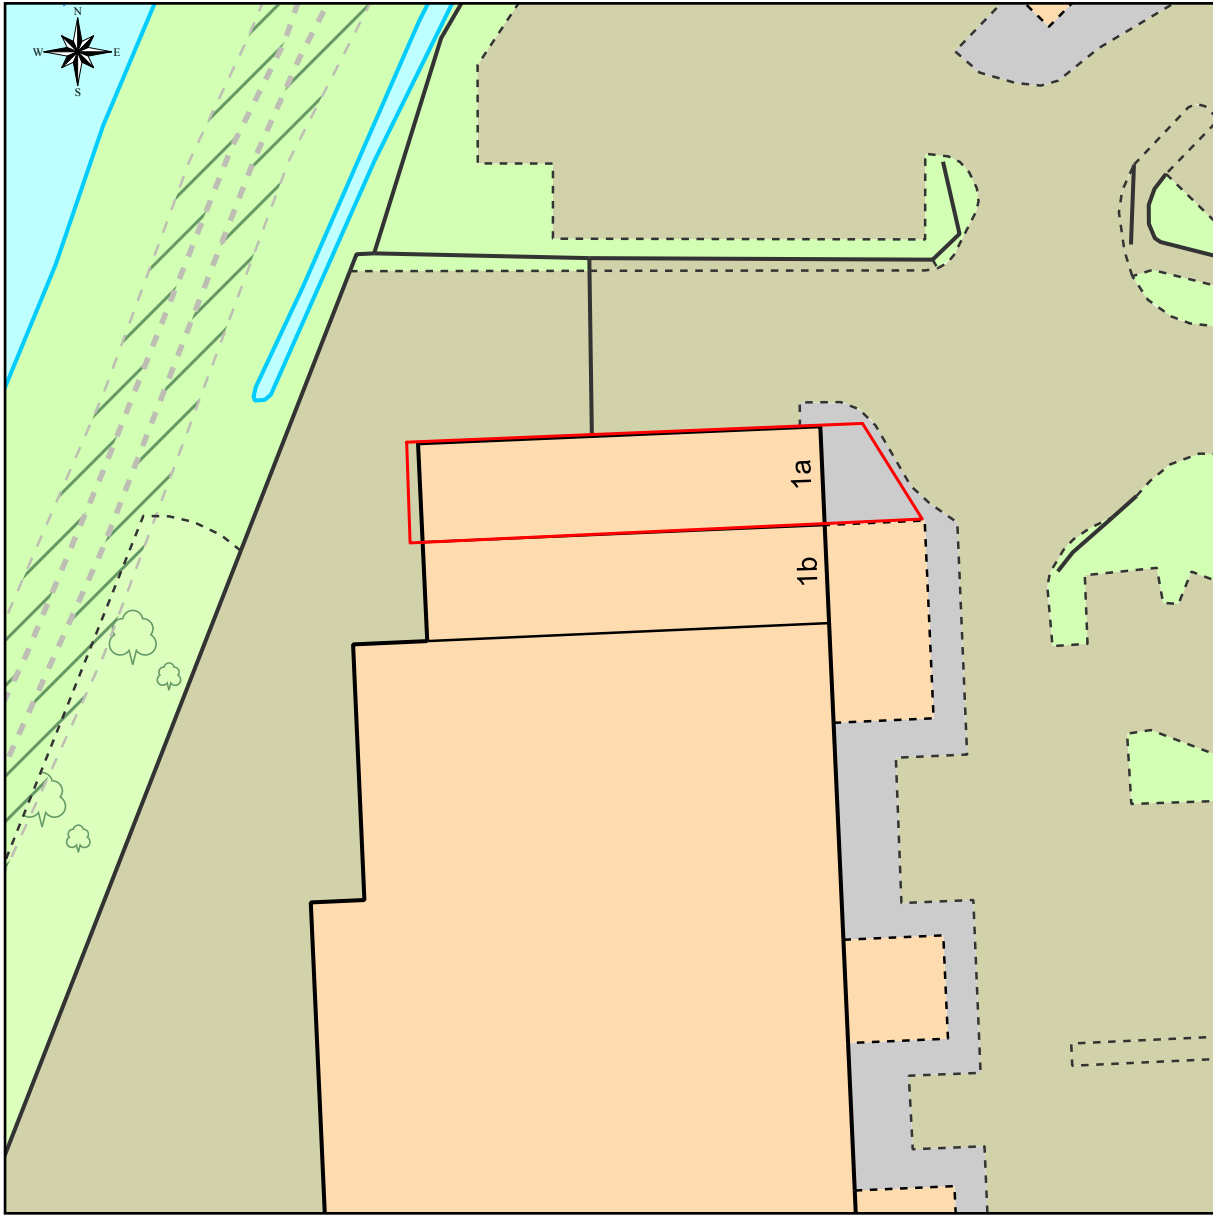

Unit 1A Gateway RP, Harwich

This Plan includes the following Licensed Data: OS MasterMap Colour PDF Site Plan/Block Plan by the Ordnance Survey National Geographic Database and incorporating surveyed revision available at the date of production. Reproduction in whole or in part is prohibited without the prior permission of Ordnance Survey. The representation of a road, track or path is no evidence of a right of way. The representation of features, as lines is no evidence of a property boundary. © Crown copyright and database rights, 2021. Ordnance Survey 0100031673

0m 5m 10m 15m 20m 25m 30m 35m 40m

Scale: 1:500, paper size: A4

emapsite[™]
plans