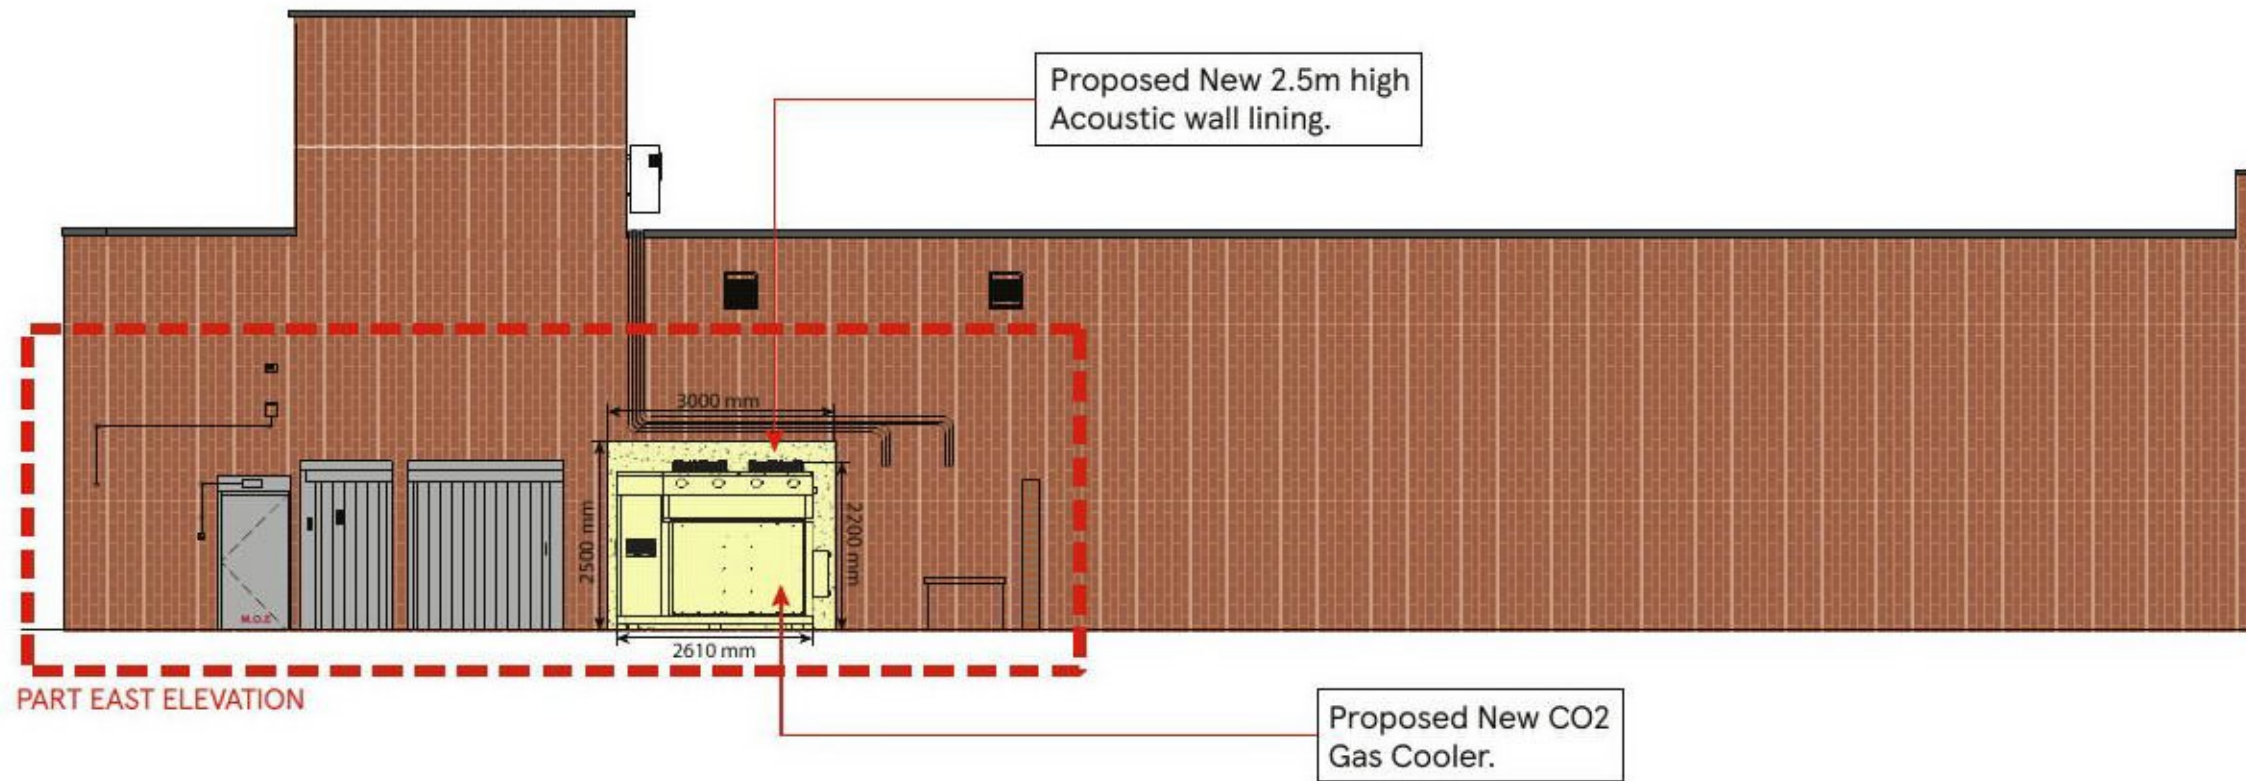

SOUTH ELEVATION

EAST ELEVATION

SCALE BAR

1:100

DRAWING NO 03_5096_03B	STORE TYPE EXPRESS
SCALE 1:100@A3	DATE 13.07.2021
CHECKED BY SHIKHA	STORE NAME MANNINGTREE
DRAWN BY DEEKSHA	CONTENT PROPOSED ELEVATIONS