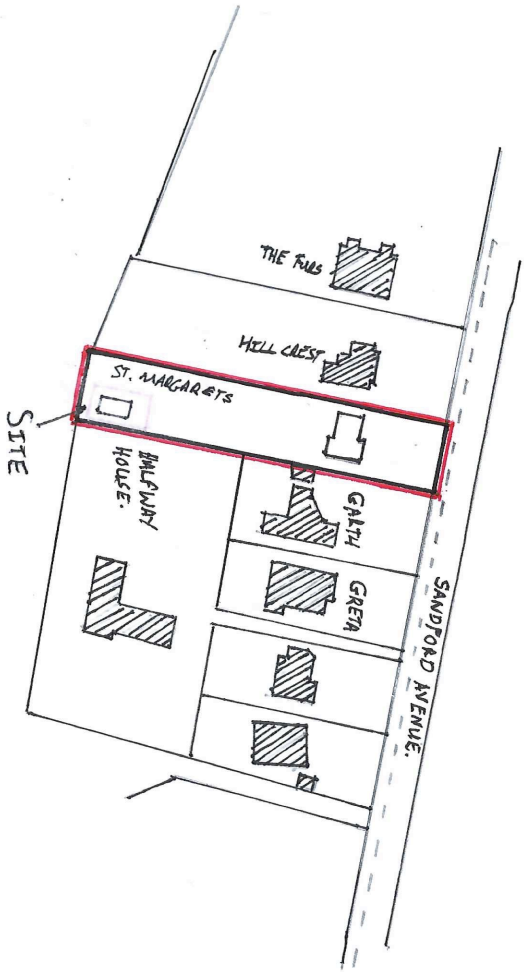

LOCATION MAP ST MARGARETS, SANDFORD AVE, CHURCH STRETTON

SCALE = 1:1250