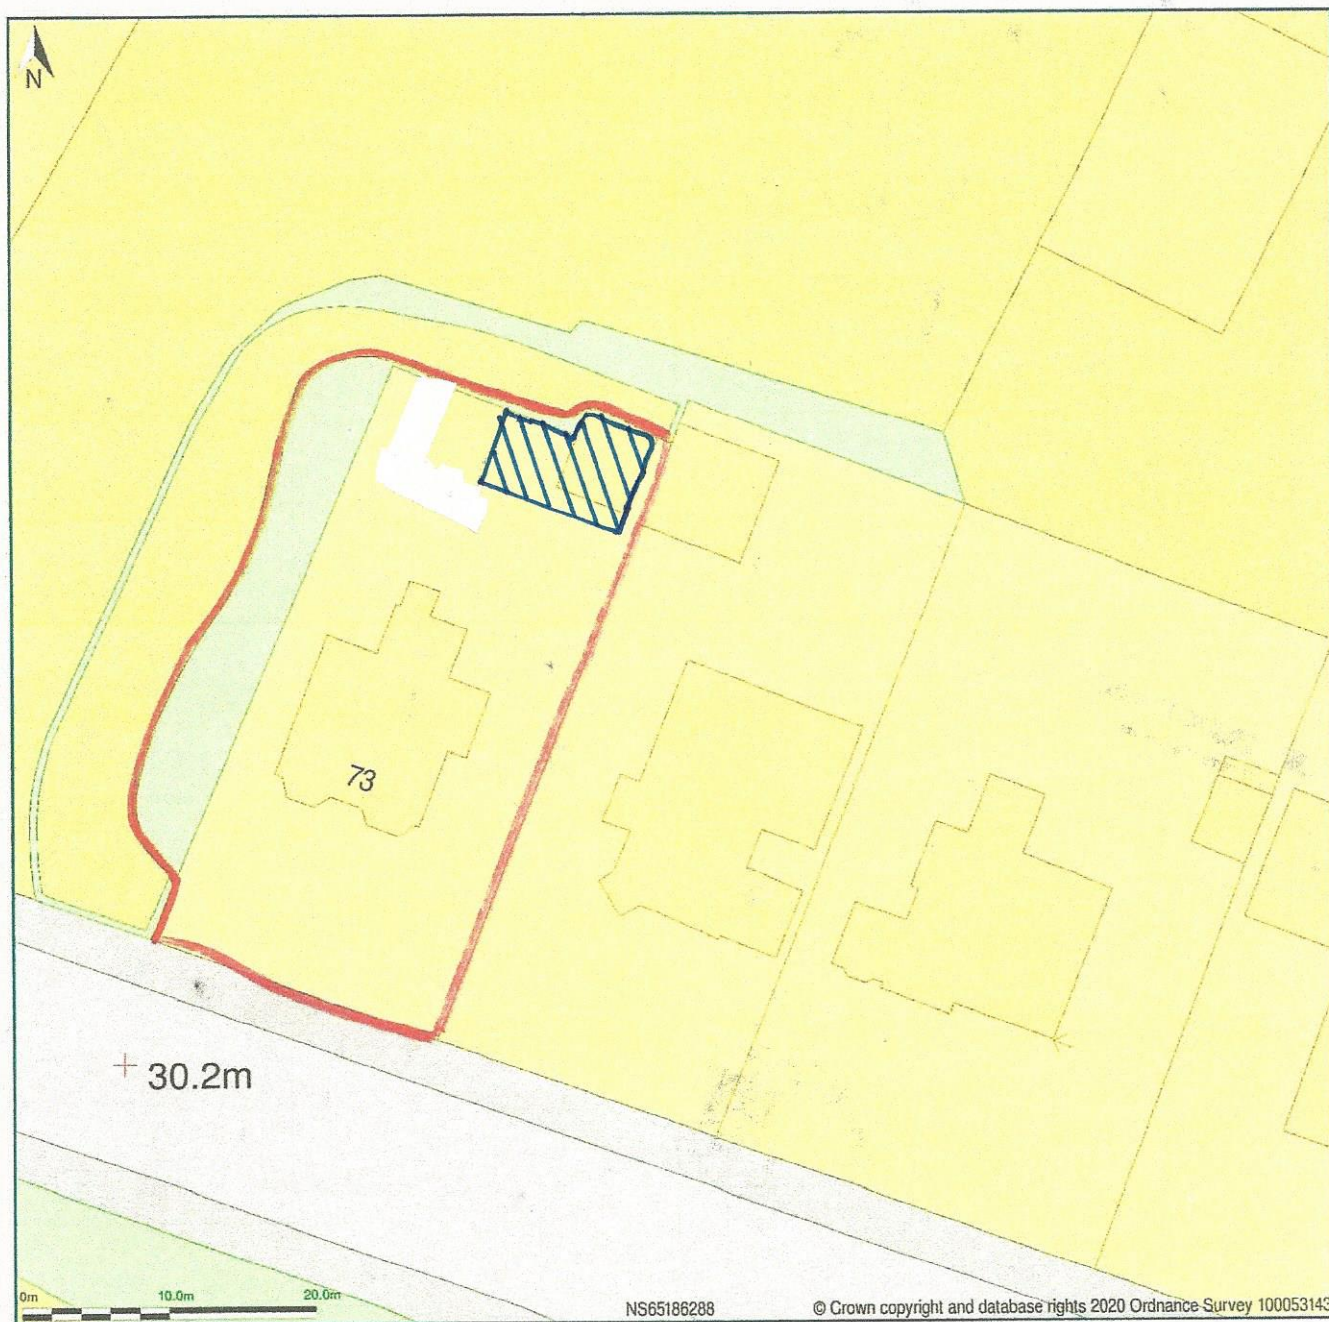

73, Hamilton Road, Mount Vernon, Glasgow, Glasgow City, G32 9QN

Block Plan shows area bounded by: 265142.29, 662841.91 265232.29, 662931.91 (at a scale of 1:500), OSGridRef: NS65186288. The representation of a road, track or path is no evidence of a right of way. The representation of features as lines is no evidence of a property boundary.

Produced on 21st Dec 2020 from the Ordnance Survey National Geographic Database and incorporating surveyed revision available at this date. Reproduction in whole or part is prohibited without the prior permission of Ordnance Survey. © Crown copyright 2020. Supplied by www.buyaplan.co.uk a licensed Ordnance Survey partner (100053143). Unique plan reference: #00585322-F63BD0