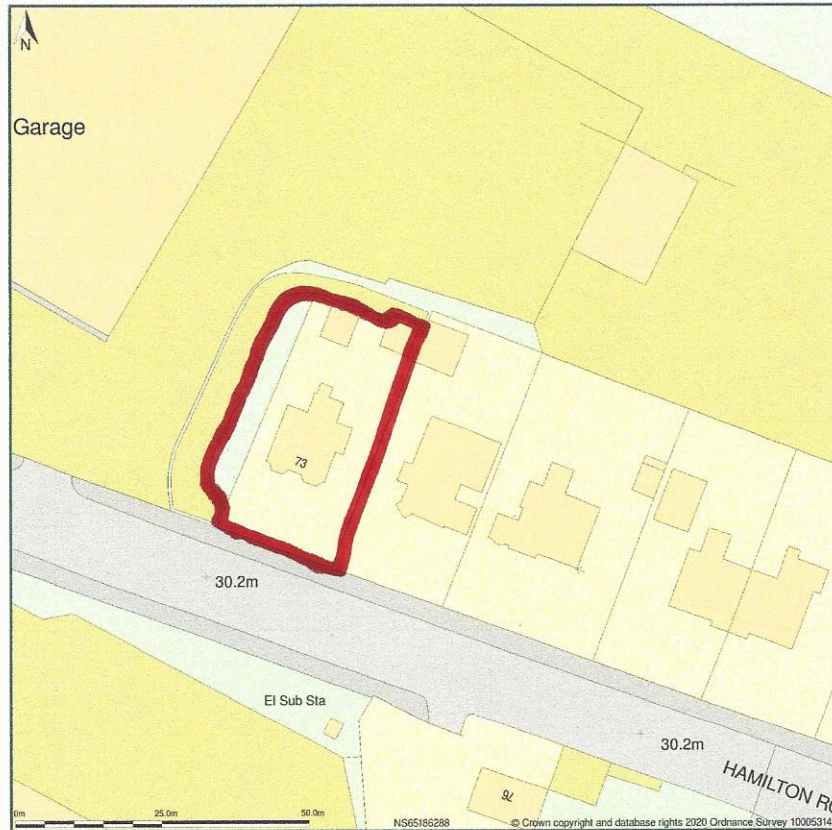

73, Hamilton Road, Mount Vernon, Glasgow, Glasgow City, G32 9QN

Site Plan shows area bounded by: 265116.51, 662816.18 265257.93, 662957.6 (at a scale of 1:1250), OSGridRef: NS65186288. The representation of a road, track or path is no evidence of a right of way. The representation of features as lines is no evidence of a property boundary.

Produced on 21st Dec 2020 from the Ordnance Survey National Geographic Database and incorporating surveyed revision available at this date. Reproduction in whole or part is prohibited without the prior permission of Ordnance Survey. © Crown copyright 2020. Supplied by www.buyaplan.co.uk a licensed Ordnance Survey partner (100053143). Unique plan reference: #00585321-747F30