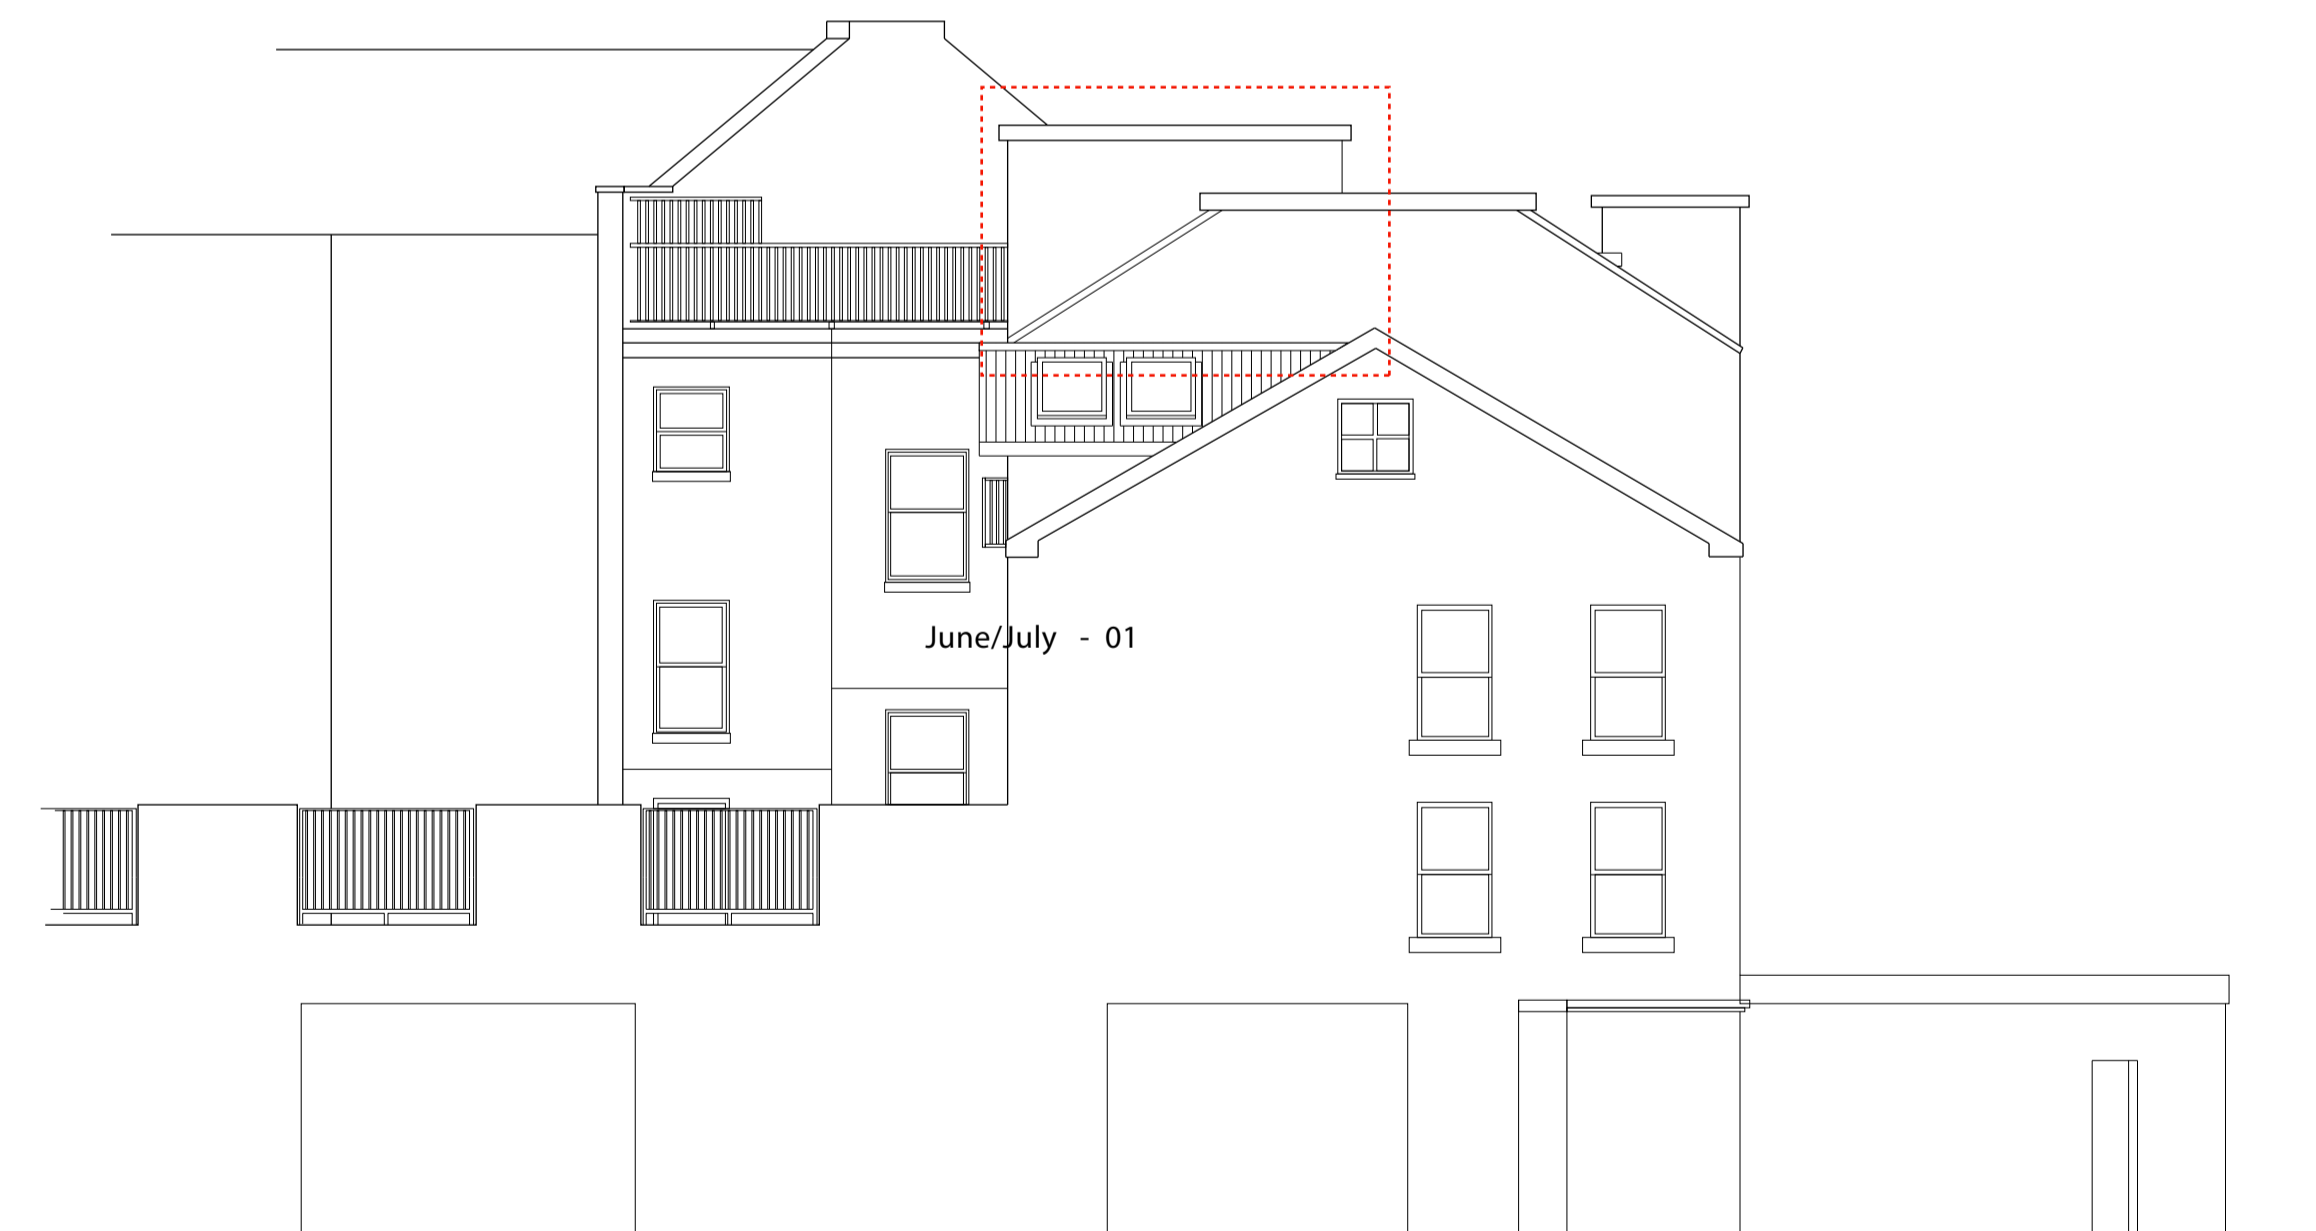

SOUTH EAST ELEVATION

SOUTH WEST ELEVATION

NORTH EAST ELEVATION

NORTH WEST ELEVATION

ELEVATIONS AS EXISTING  
SCALE - 1:100

A General amendments

Stage: PLANNING

Job: 59 Burnbank Terrace  
G20 6UQ Glasgow

Drawing: Elavations As Existing

Drawing No: June/July - 02 Scale: 1:100  
Date: July 2021