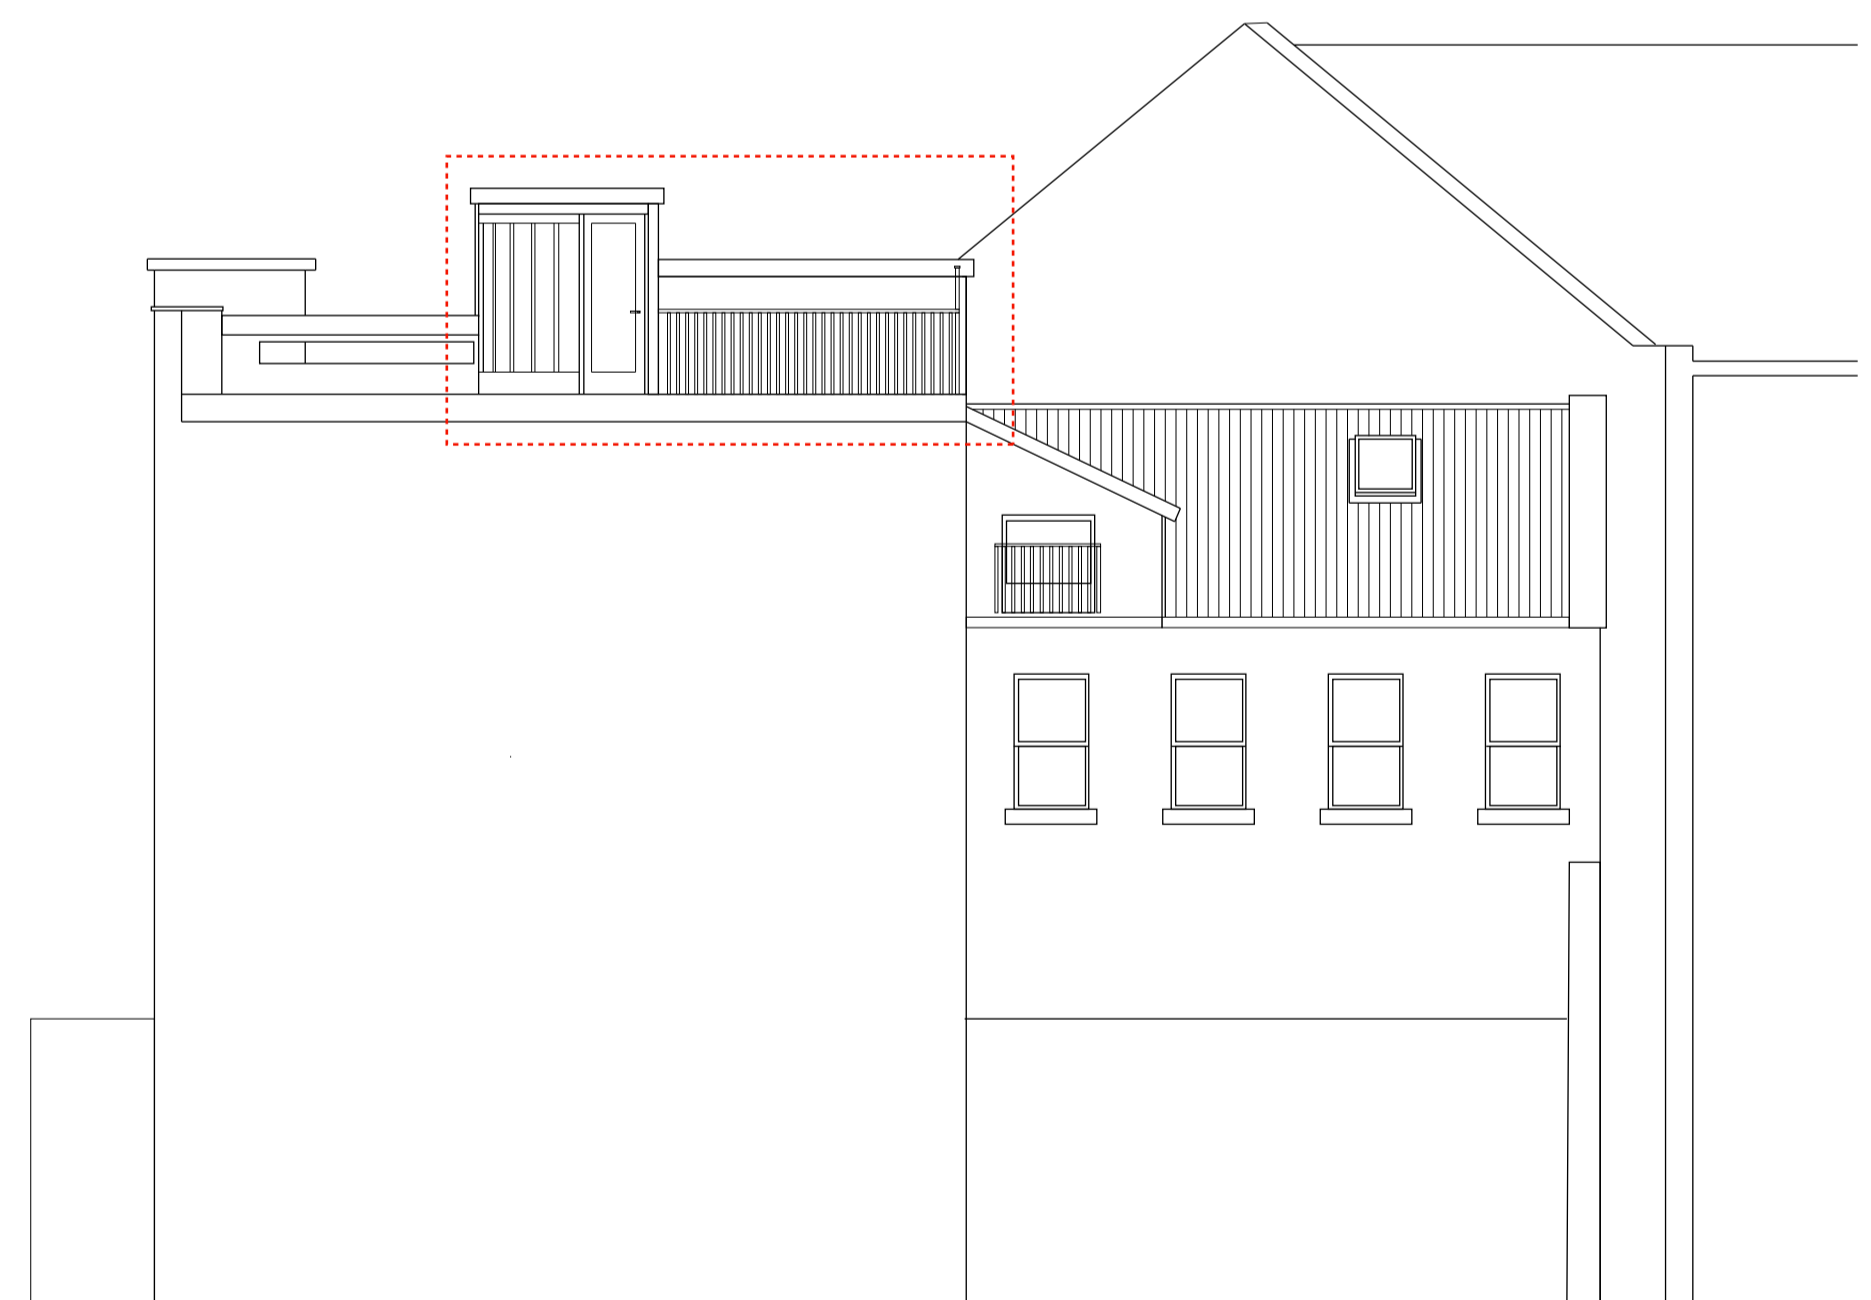

SOUTH EAST ELEVATION

SOUTH WEST ELEVATION

NORTH EAST ELEVATION

NORTH WEST ELEVATION

ELEVATIONS AS EXISTING  
SCALE - 1:100

A General amendments

Stage: PLANNING

Job: 59 Burnbank Terrace  
G20 6UQ Glasgow

Drawing: Elavations As Existing

Drawing No: June/July - 02 Scale: 1:100  
Date: July 2021