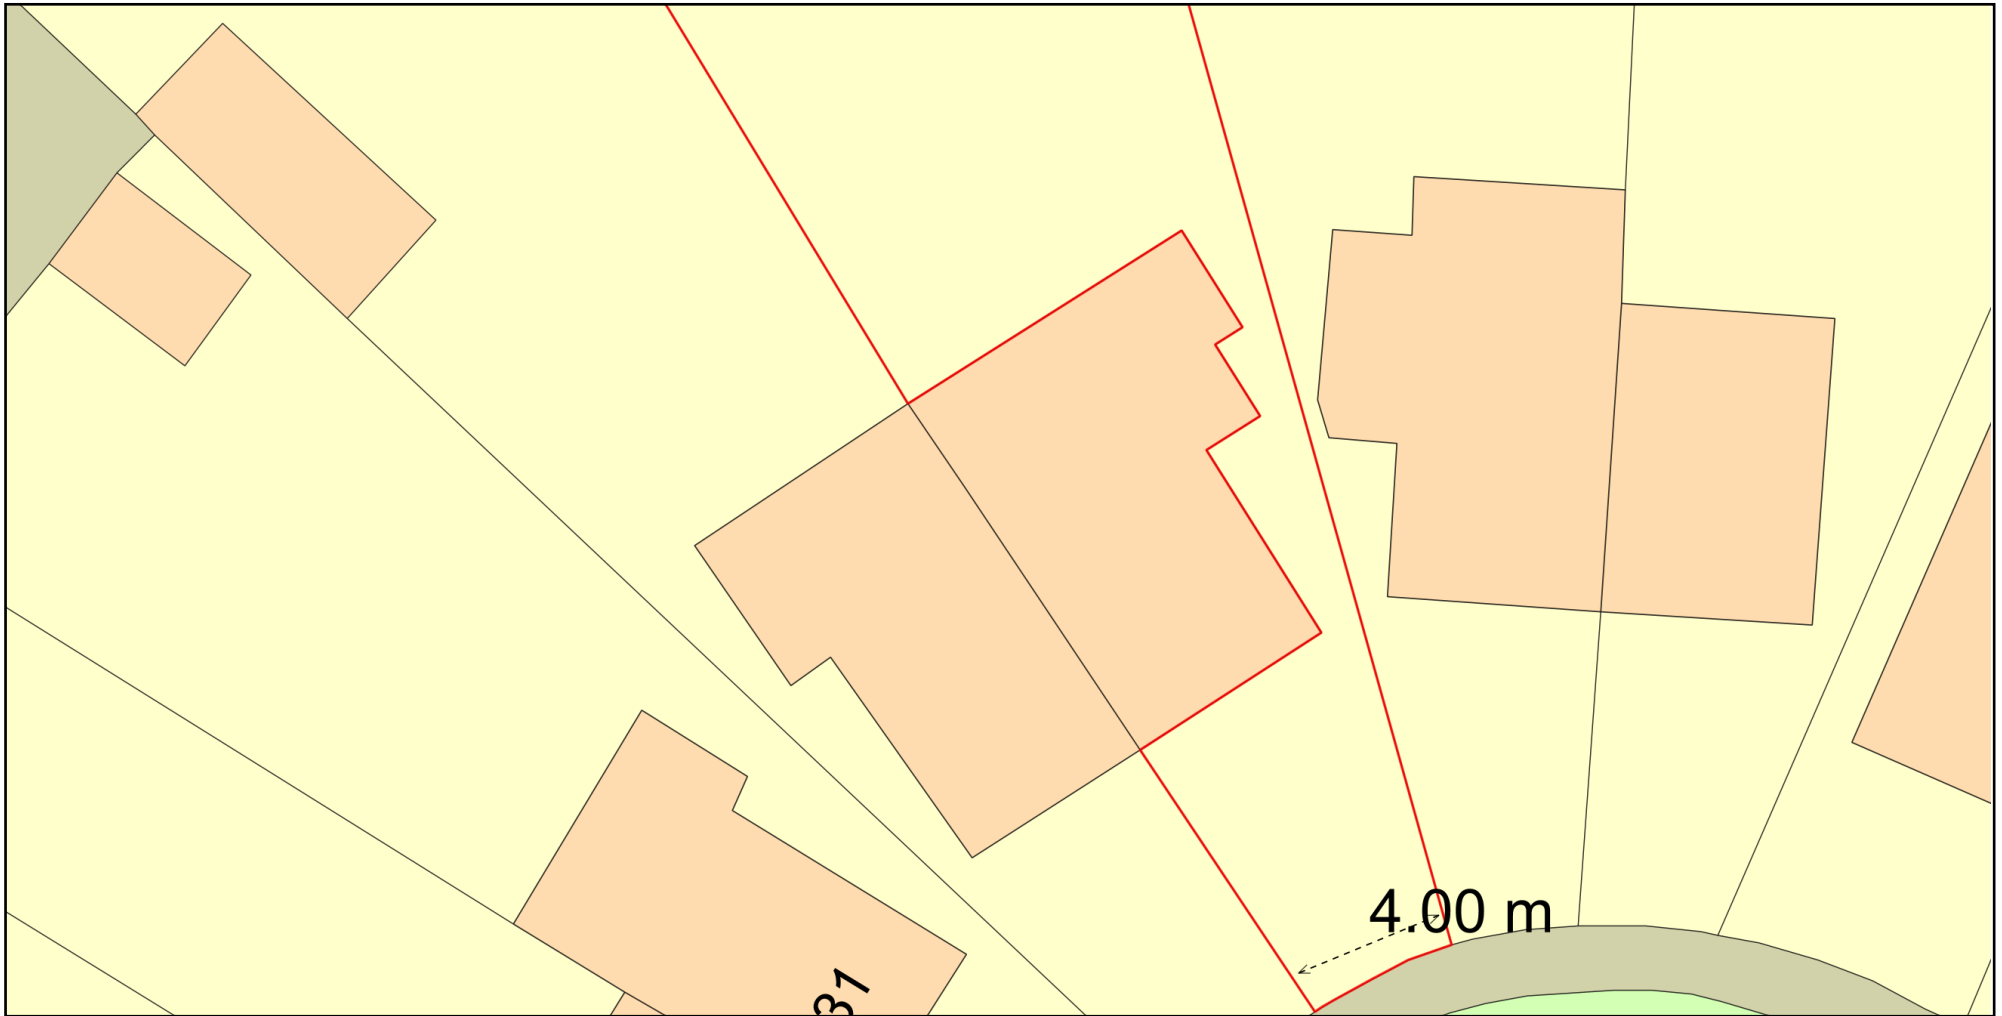

# 35 Riverholme Drive

Plan Produced for: Lisa Middleton

Date Produced: 11 Jun 2021

Plan Reference Number: TQRQM21162092954793

Scale: 1:200 @ A4