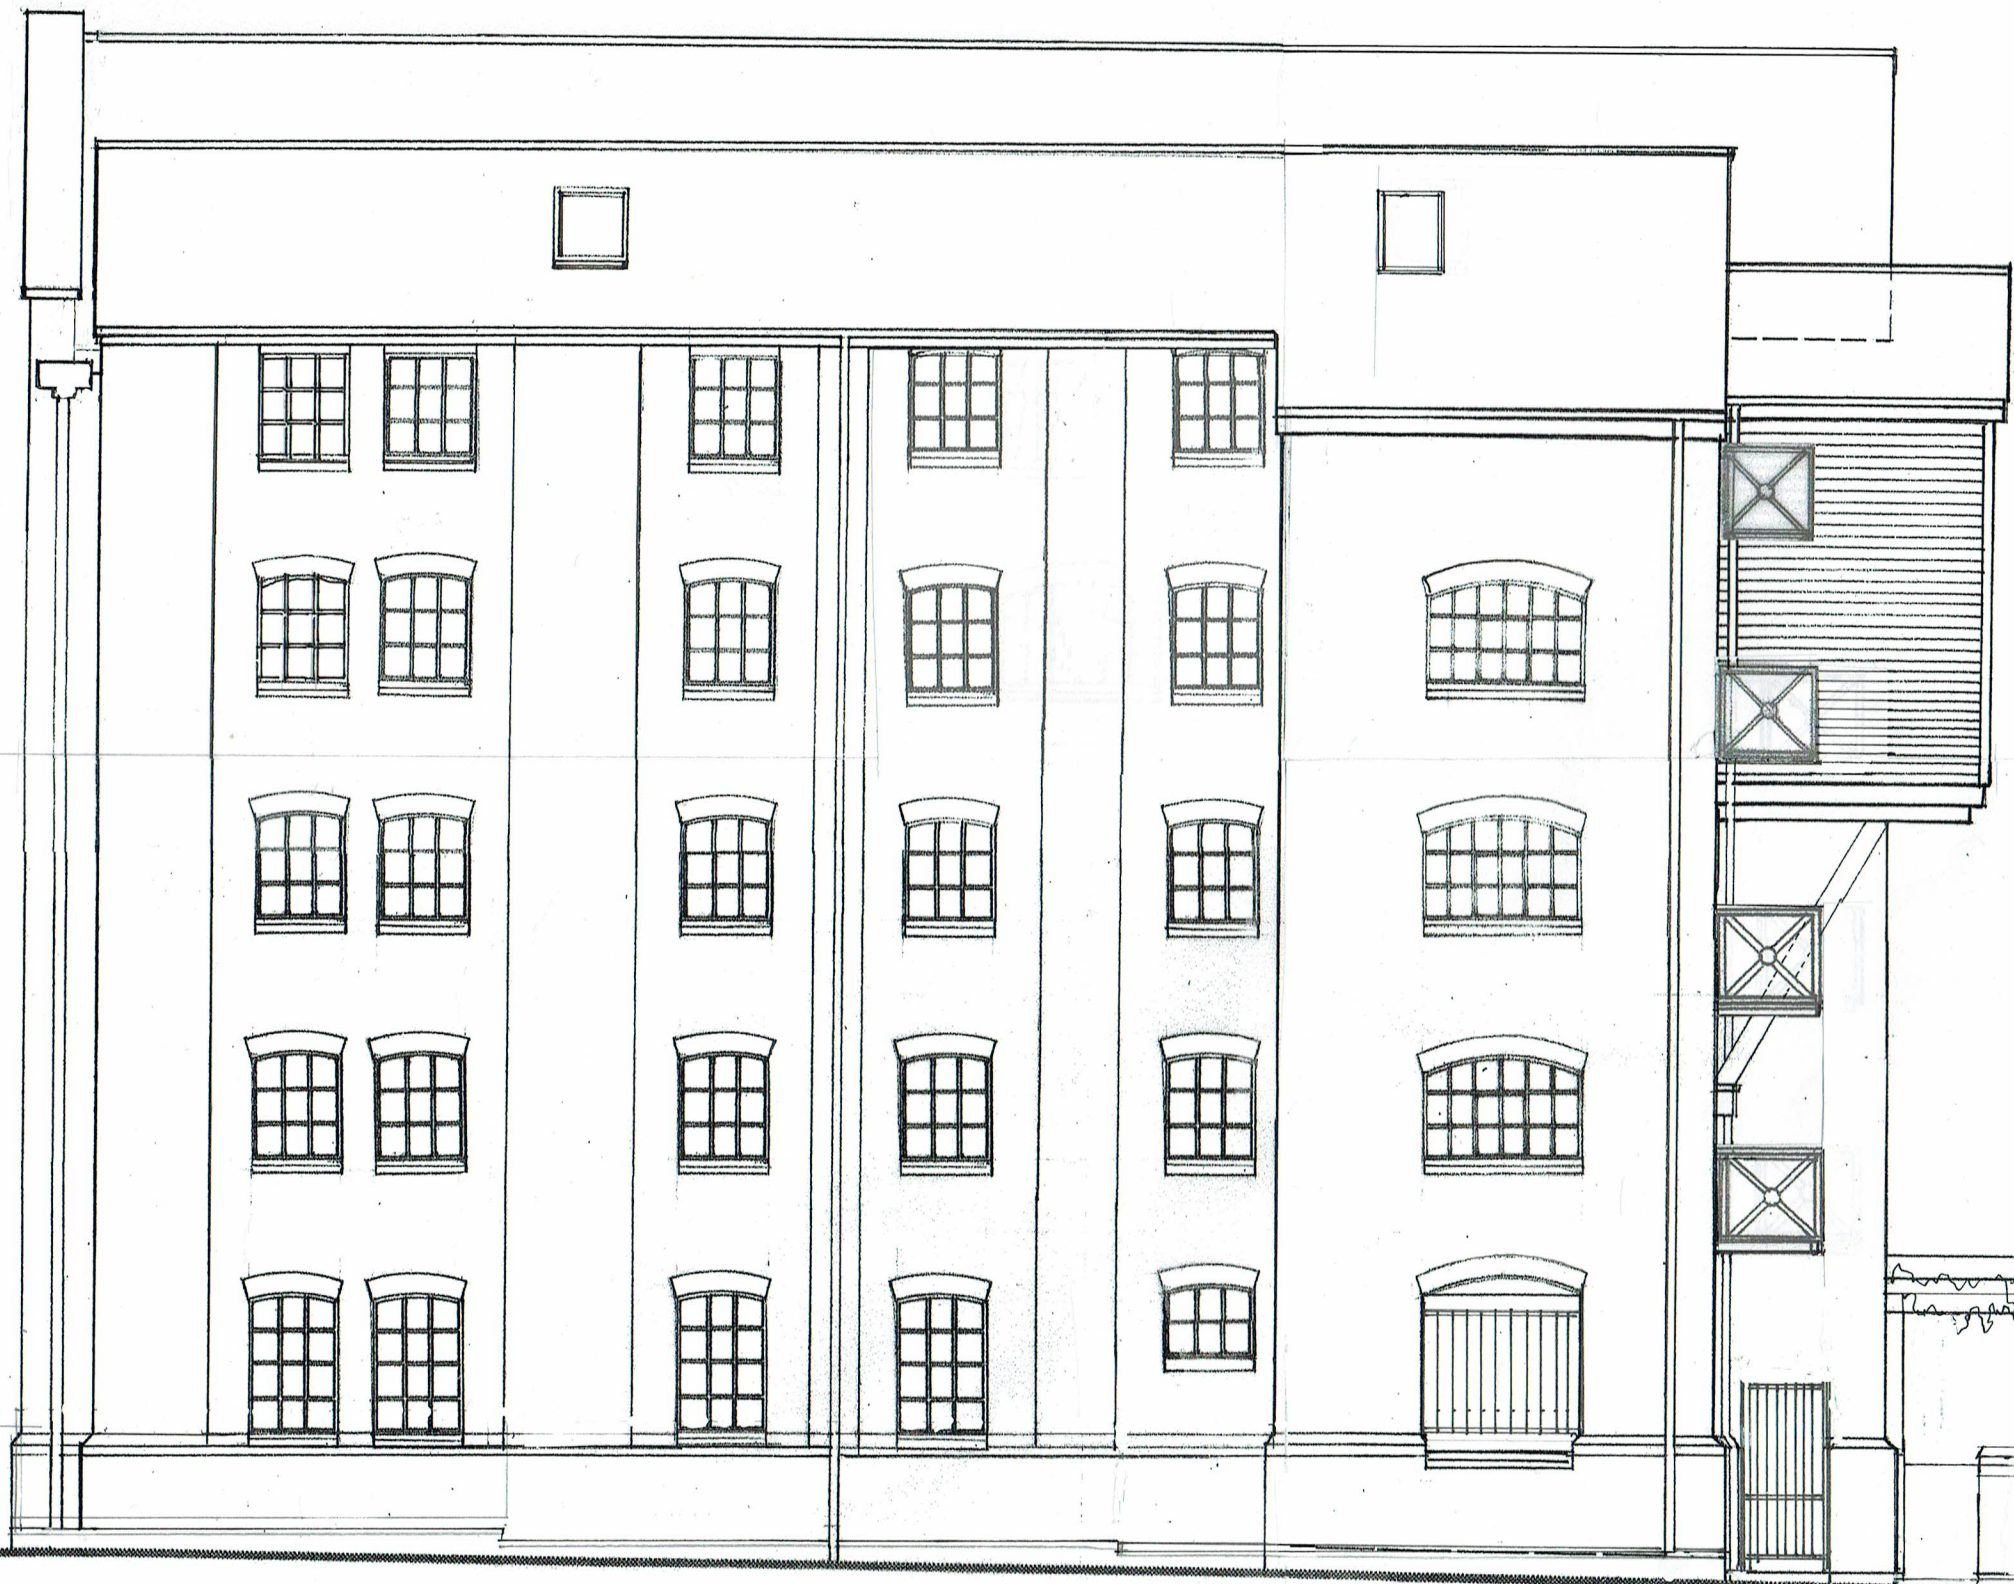

The Old Grain Stores

34c Gabriels Hill Maidstone
New Build Redevelopment Proposal
Proposed West Elevation

Scale 1:100 at A3 sheet size
Drawing number **200-09a**

Alan Glover Architect
01732 382603
31 October 2016