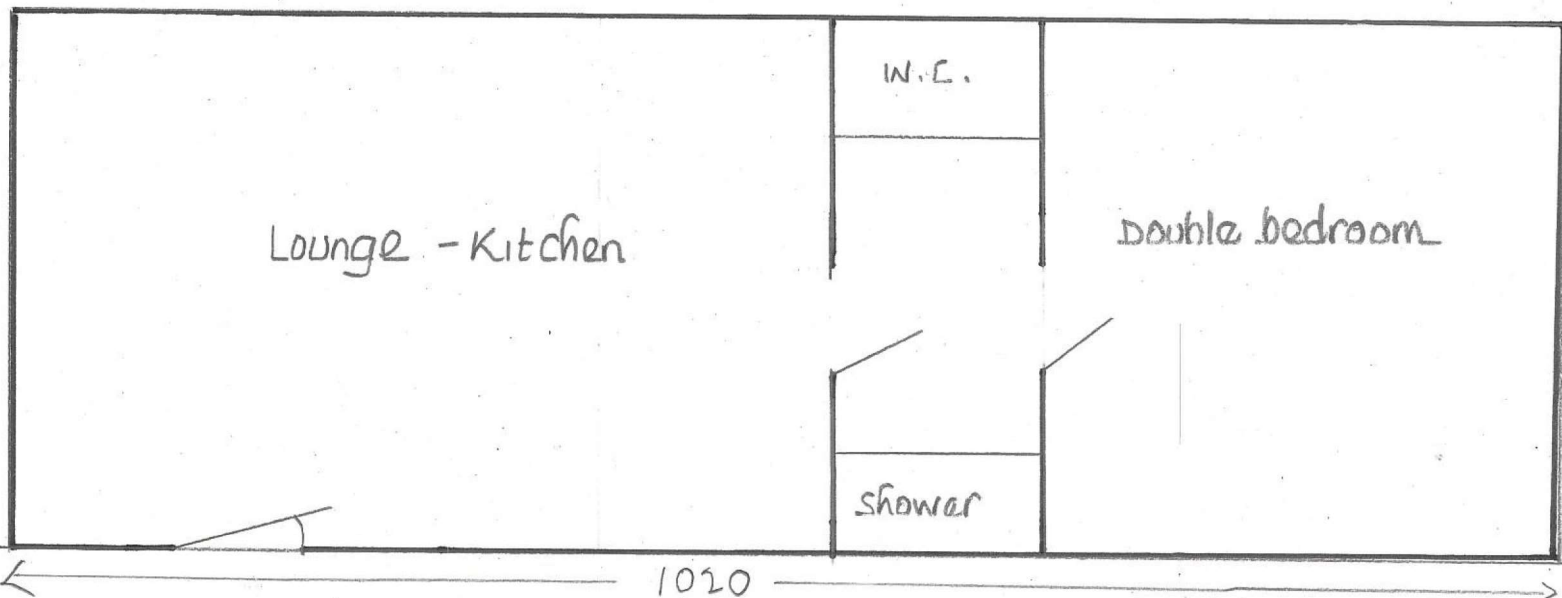

Plan of Shower + WC

Plan of Residential Caravan

ESCAPE CAMPING, TREFEGLWYS

Scale 1:50