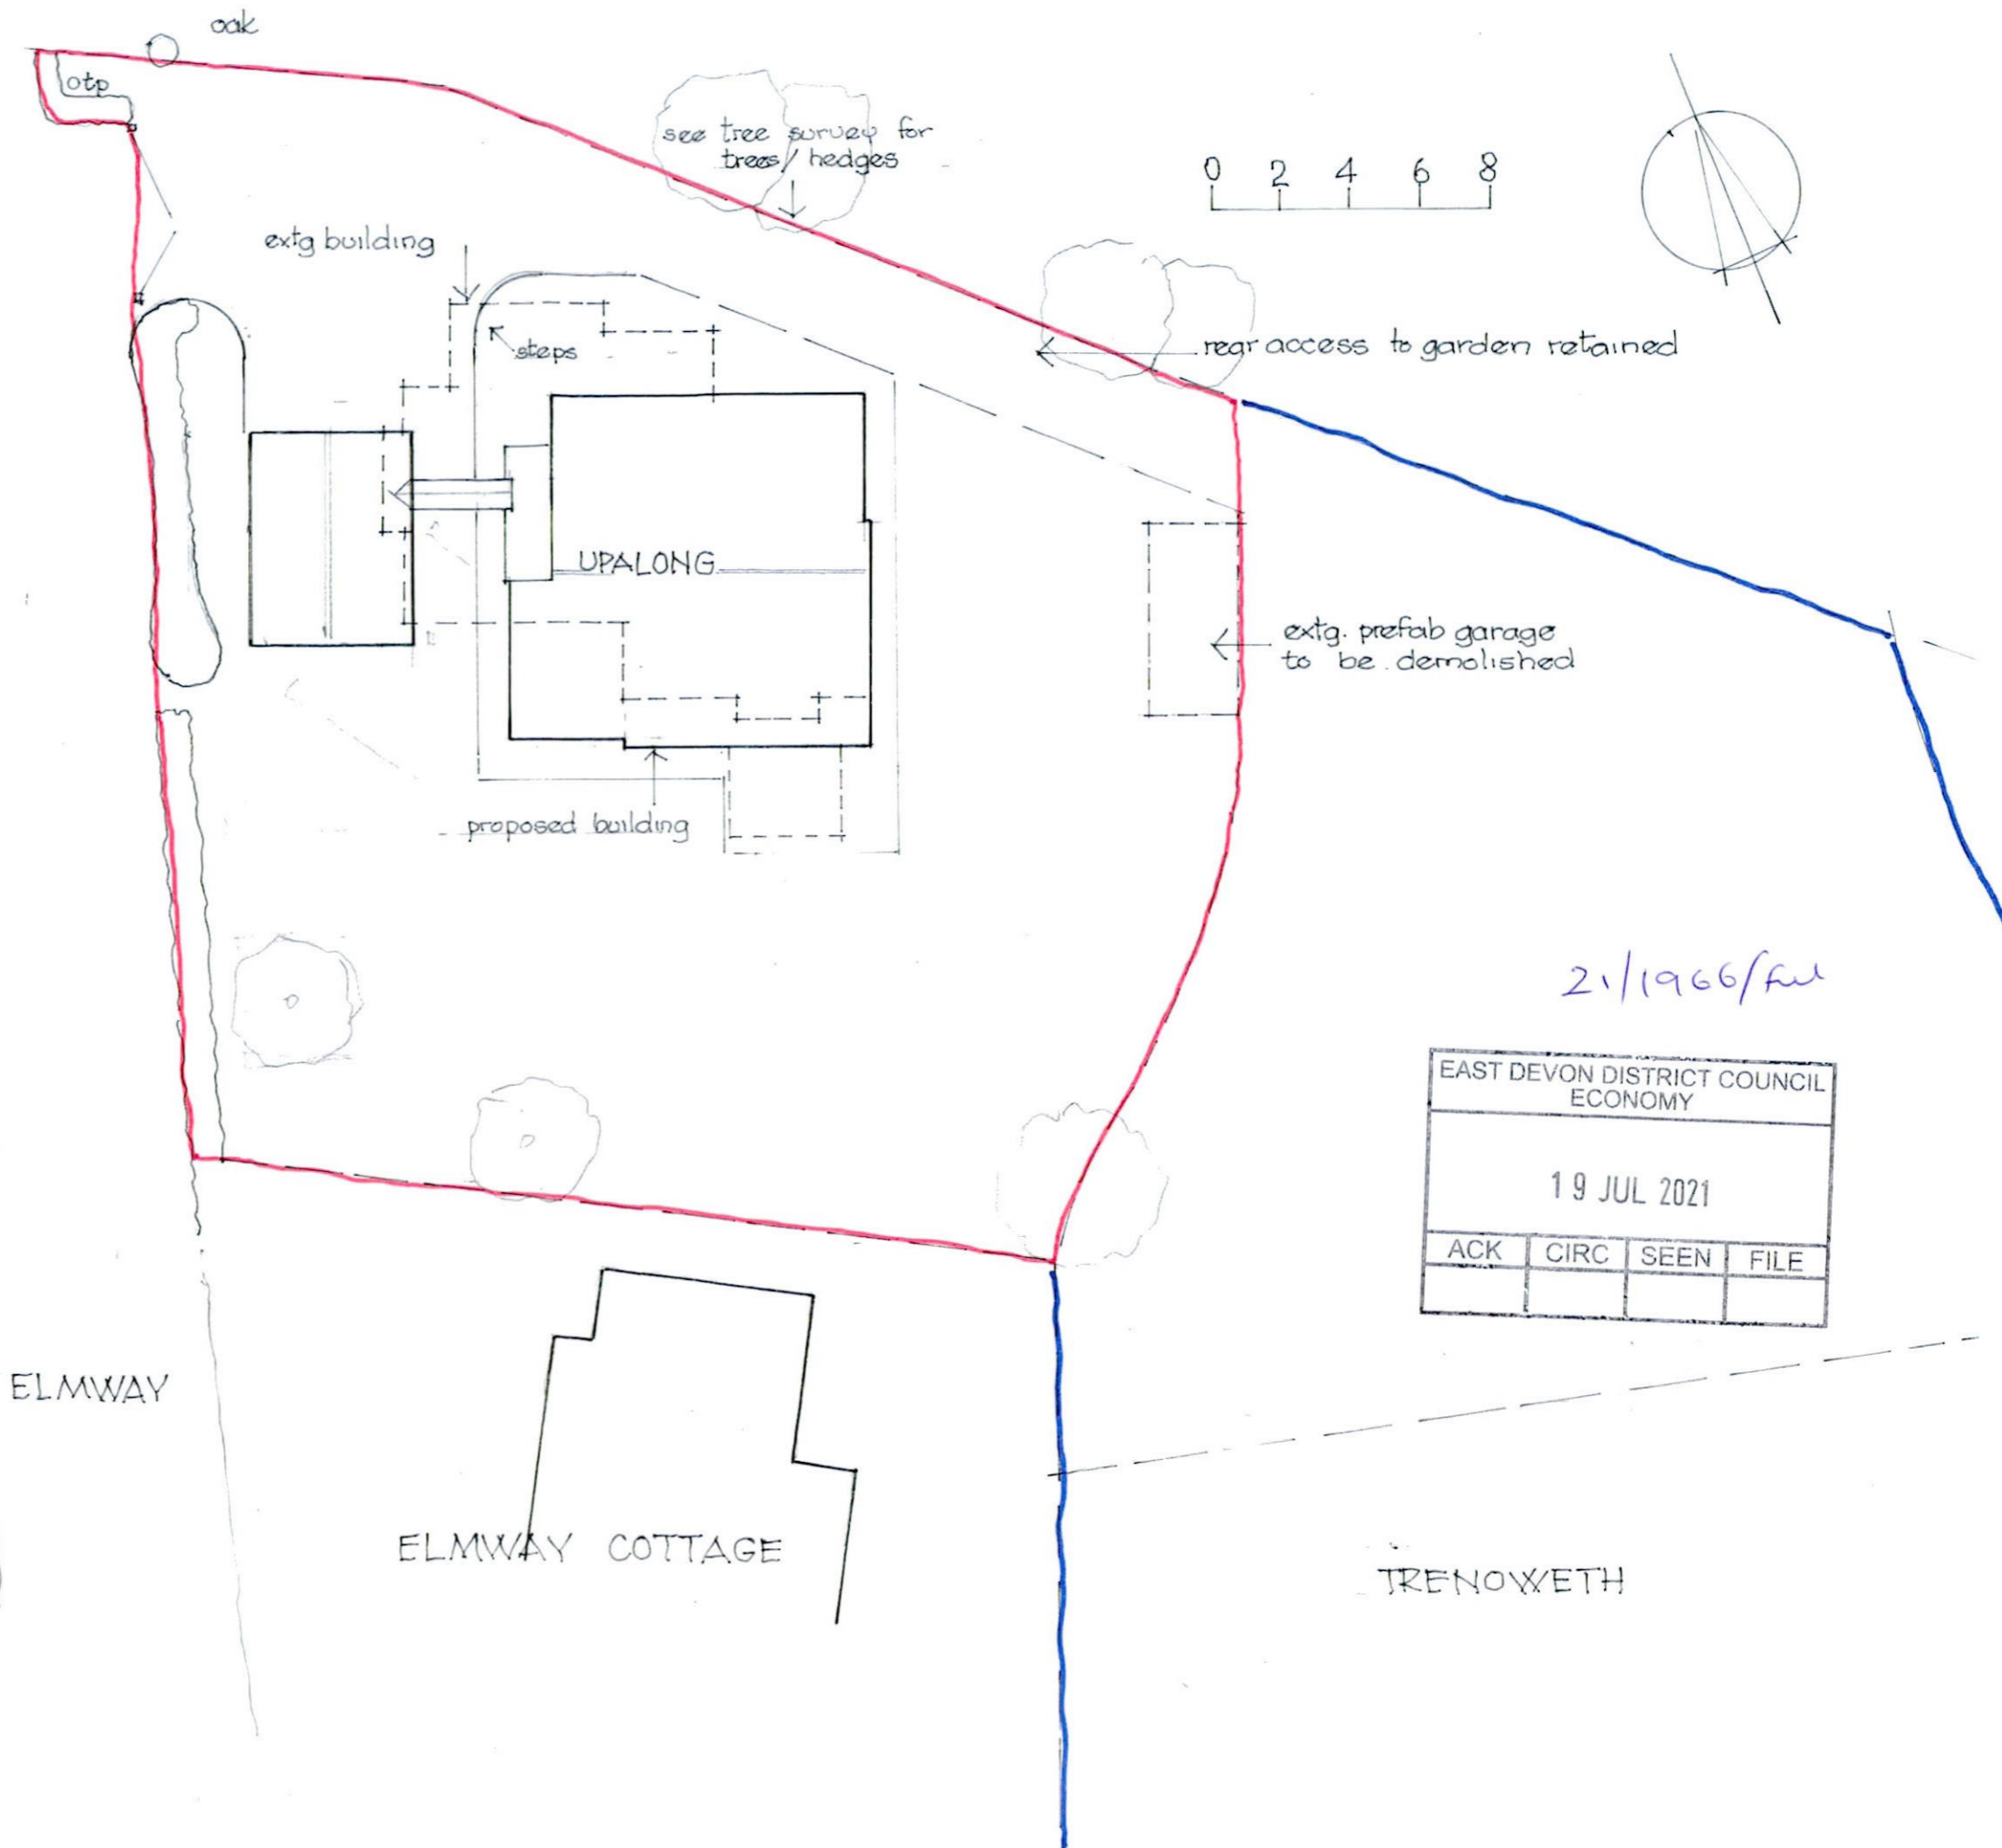

UPALONG ELMWAY SIDFORD

BLUE RIDGE

Plan Produced for: ALAN COOK
 Date Produced: 19 Feb 2020
 Plan Reference Number: TQRQM20050090307850
 Scale: 1:1250 @ A4

2/1966/aw

EAST DEVON DISTRICT COUNCIL ECONOMY			
19 JUL 2021			
ACK	CIRC	SEEN	FILE

PROPOSED new dwelling at
 UPALONG, ELMWAY, SIDFORD, EX10 9SY

SITE & LOCATION PLANS
 scale 1:200 & 1:1250..... .drg. 127 / 02

ALAN COOK Dip Arch RIBA Pinehayes, Lower Broad Oak,
 West Hill, East Devon EX11 1XH.. tel 01404813675