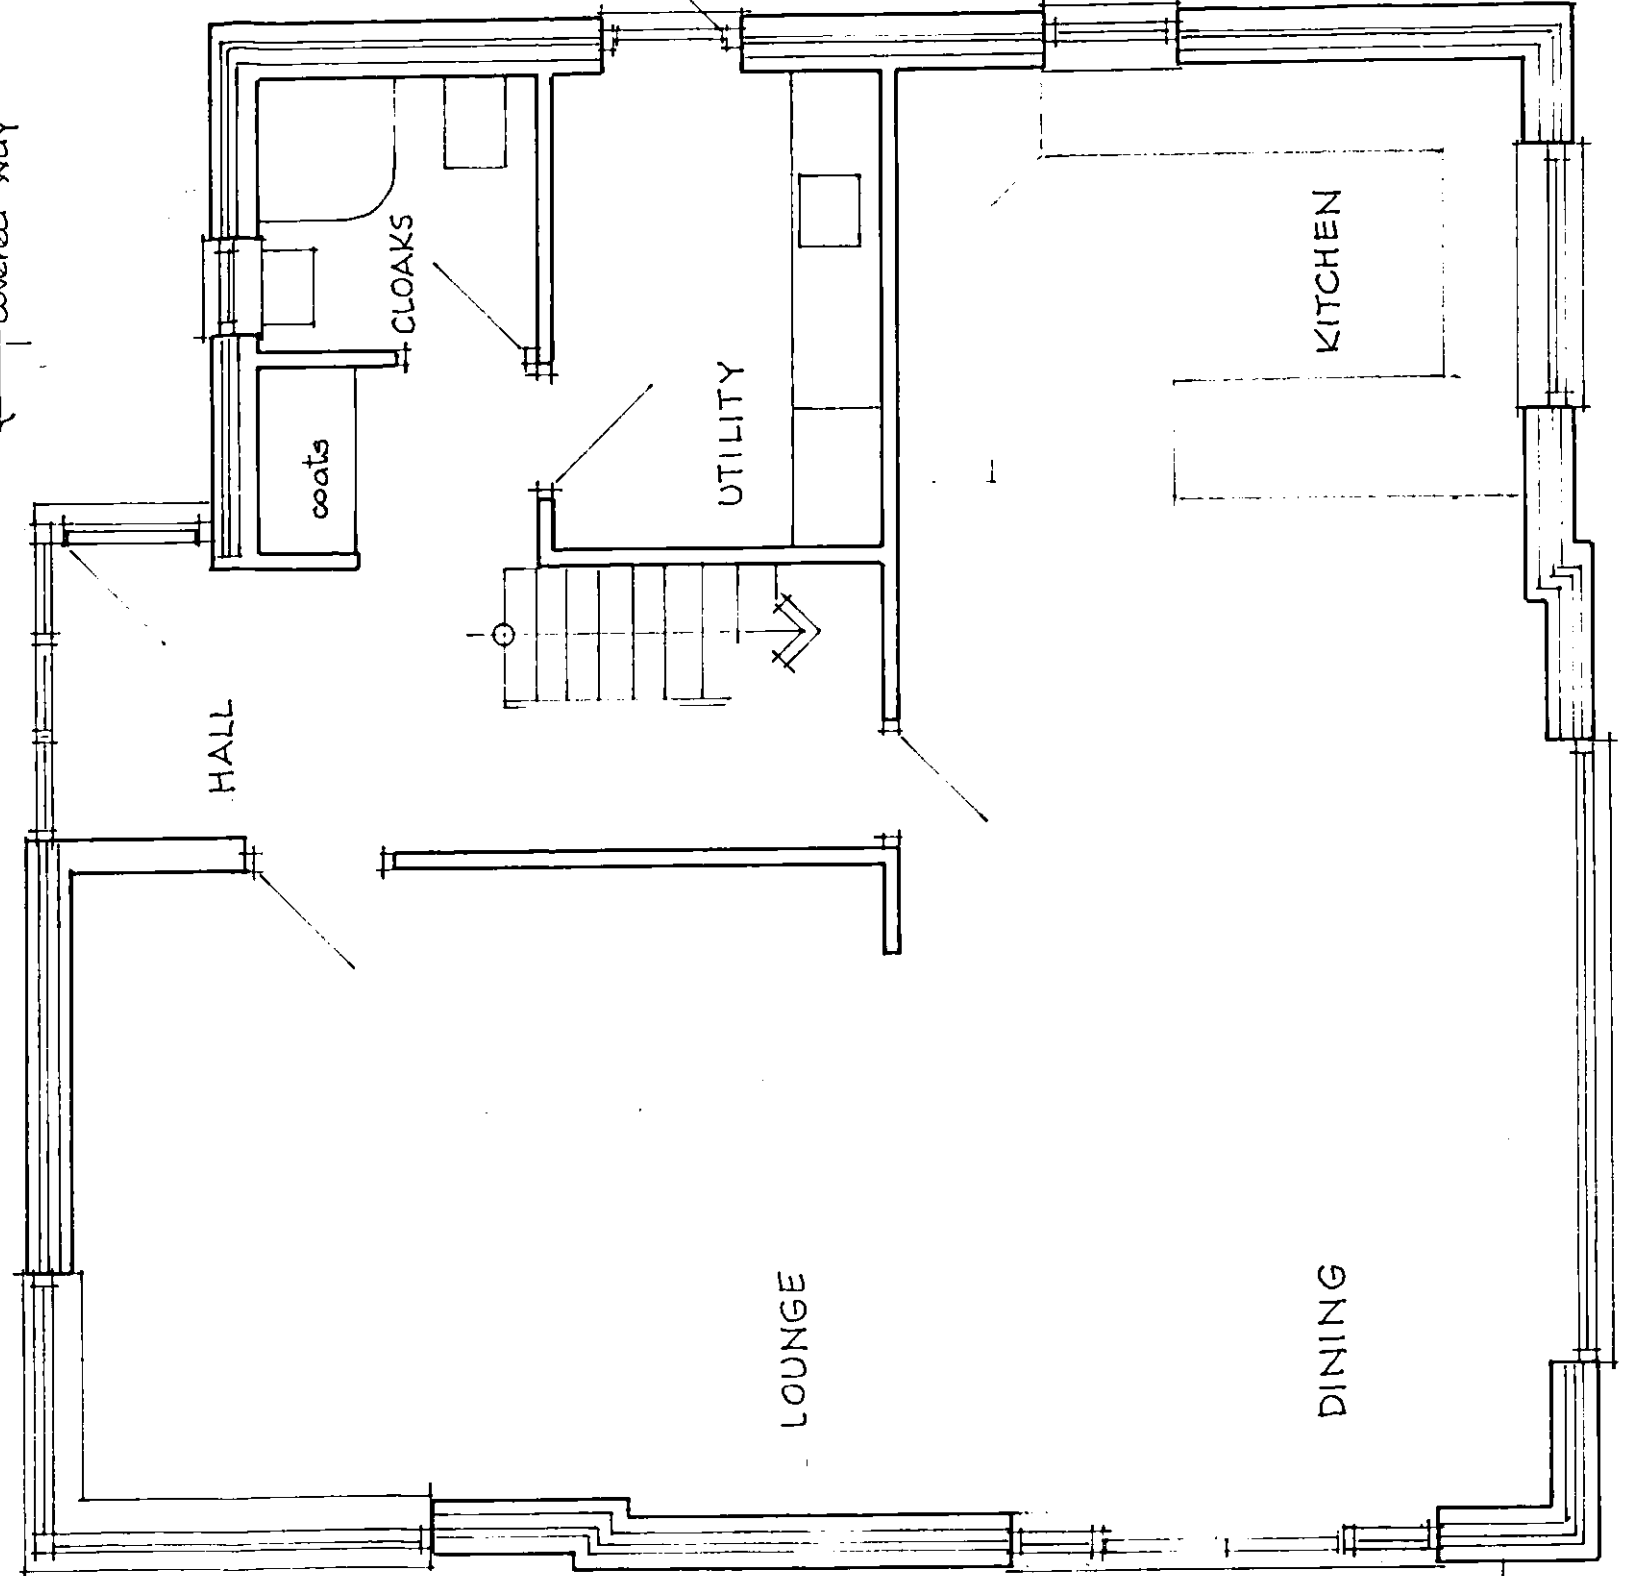

covered way

21/1966/21

EAST DEVON DISTRICT COUNCIL ECONOMY			
19 JUL 2021			
ACK	CIRC	SEEN	FILE

PROPOSED new dwelling at
UPALONG, ELMWAY, SIDFORD, EX10 9SY

GROUND FLOOR PLAN
scale 1:50.....drg. 127 / 03

ALAN COOK Dip Arch RIBA Pinehayes, Lower Broad Oak,
West Hill, East Devon EX11 1XH..
tel 01404813675e-mail alan.b.cook@btinternet.com