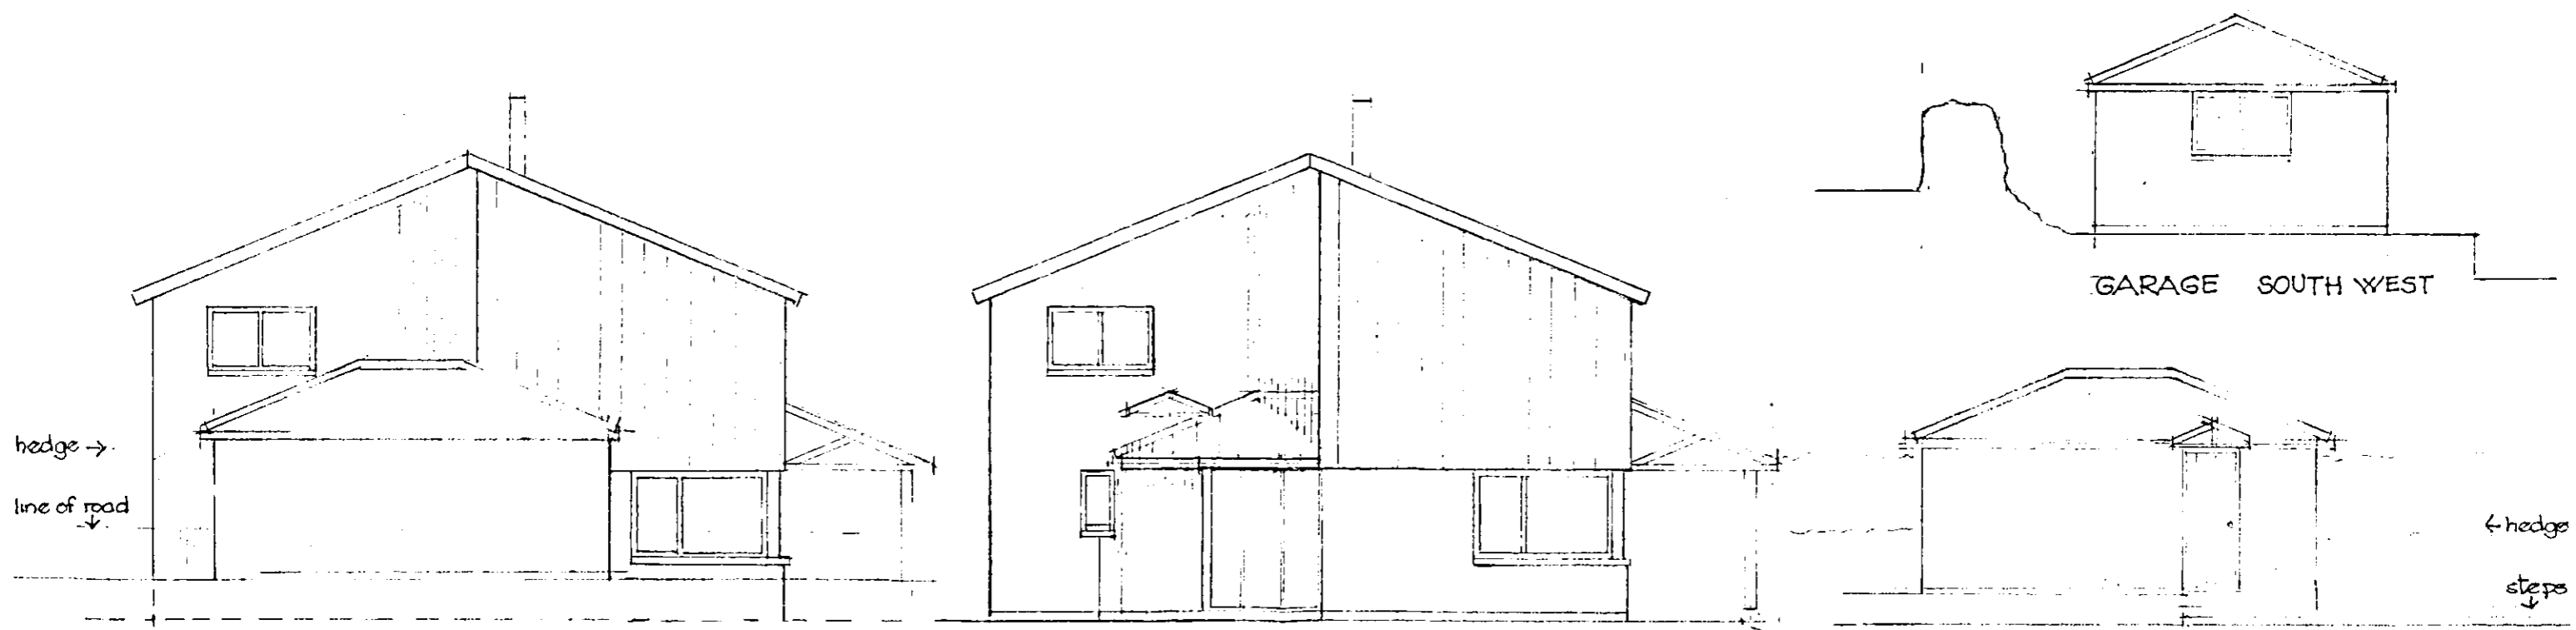

21/1966/Full

EAST DEVON DISTRICT COUNCIL ECONOMY			
19 JUL 2021			
ACK	CIRC	SEEN	FILE

NORTH EAST

SOUTH EAST

NORTH WEST from road

NORTH WEST from garage

GARAGE SOUTH WEST

GARAGE SOUTH EAST

PROPOSED new dwelling at UPALONG, ELMWAY, SIDFORD, EX10 9SY

PROPOSED ELEVATIONS .....scale 1 : 100 .....drg. 127 / 05

ALAN COOK Dip Arch RIBA Pinehayes, Lower Broad Oak, West Hill, East Devon EX11 1XH..tel 01404813675e-mail alan.b.cook@btinternet.com