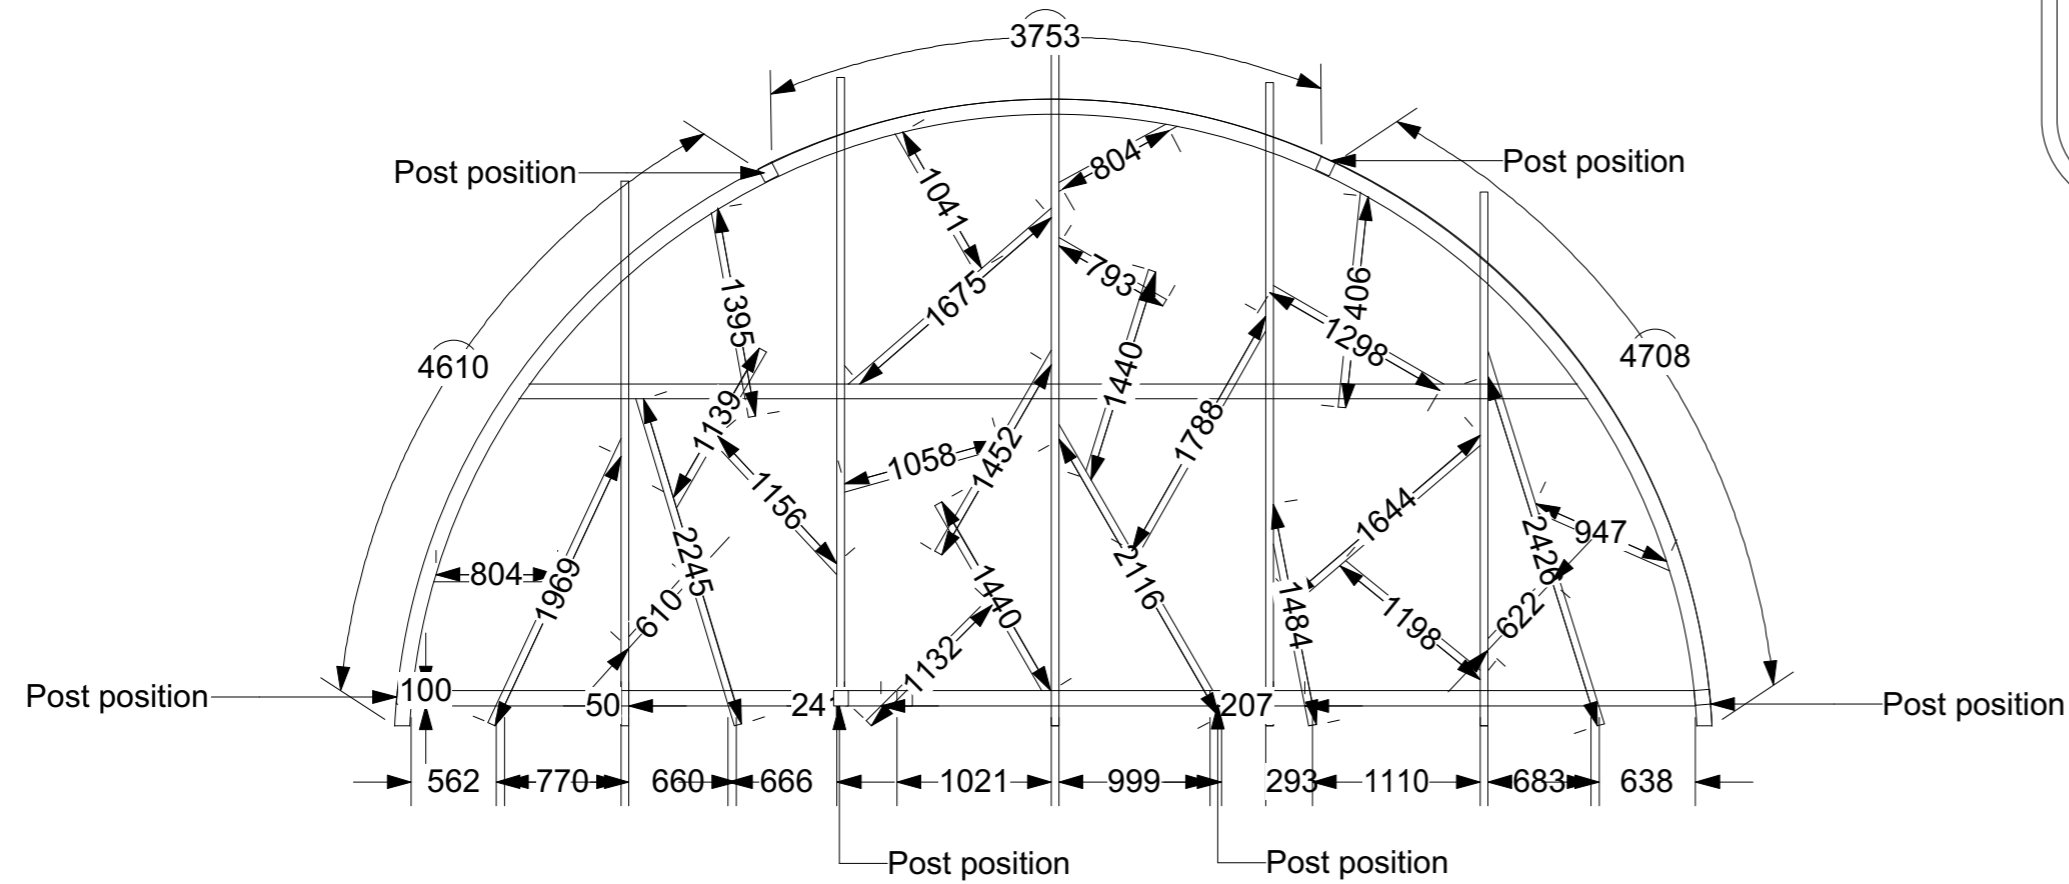

2 3D Visualisation  
Scale: 1:50

Pergola:  
2400mm high (under beam)  
2550mm max. high

6 posts of 4x4  
outer rim - 4x4  
cross beam 4x4  
inner panles 2x4

**DRAWINGS NOT FOR CONSTRUCTION**

**PROJECT:** 7, Northbourne Rd - SW4 7DW  
**CLIENT:** Ruth Grove  
**DRAWING:** Pergola details

**SCALE:** 1:50      **DRAWN:** LG  
**DATE:** 23.06.2021      **CHECKED:** KE  
**DRAWING NO:** D1      **REV:** A