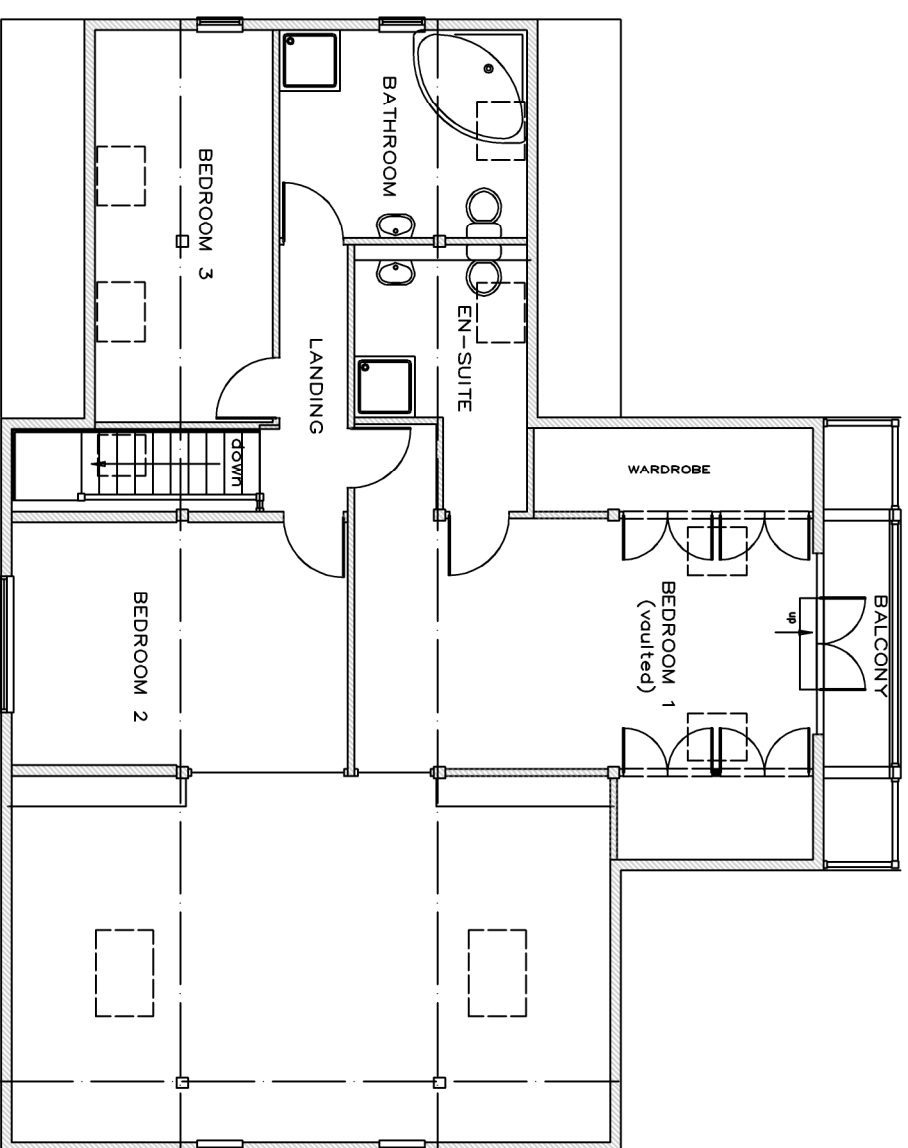

GROUND FLOOR PLAN

FIRST FLOOR PLAN

BRAEBURN STRUCTURES LTD.
 KNOWLEDGE CENTRE
 WYBOSTON LAKES, BEDFORDSHIRE
 01223 264937

Client: Mr & Mrs Davison

Project Address: Hill Cottage Farm, Hogshaw, MK18 3JA

Drawing Title: FLOOR PLANS EXISTING

Drawn by: DJ
 Checked by: APR
 Signed off by:

Date: Jul 21 Scale: 1:100 @ A3

Drawing No: BS 21-011 / 03 Rev. No: