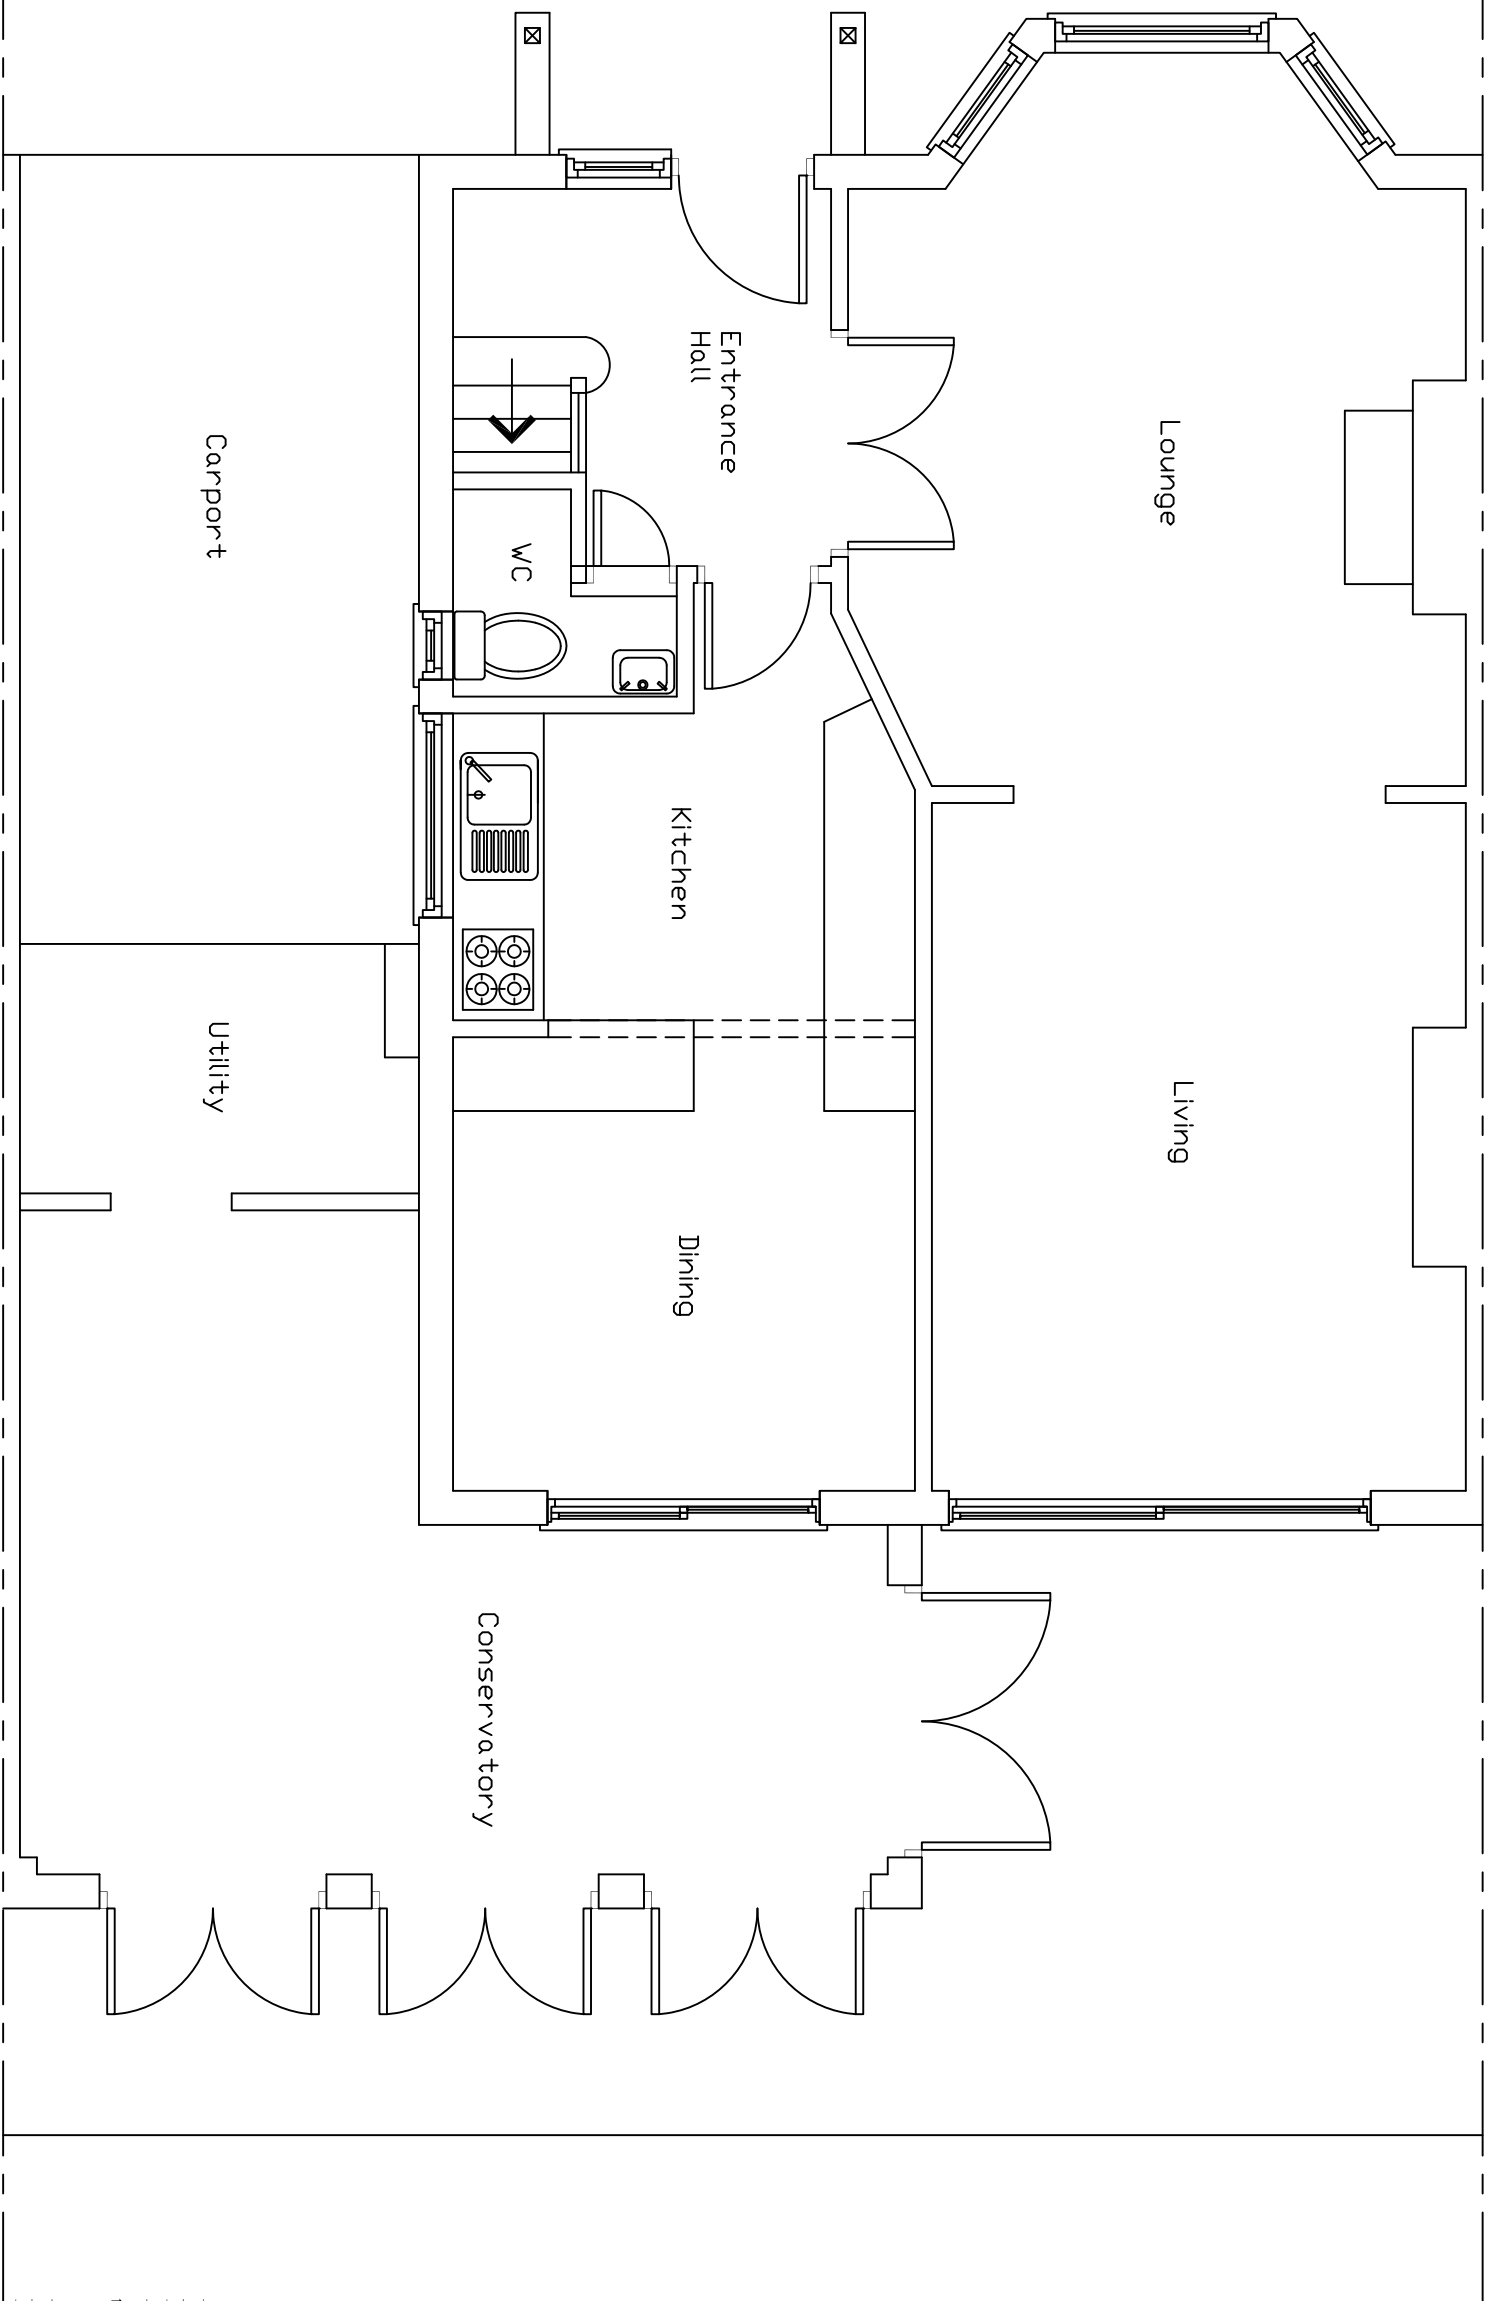

BARNET

SUREPLAN TECHNICAL LTD, 67 LEMS福德 ROAD, HATFIELD, AL10 0DZ
TEL: 07970 545444, E-MAIL: INFO@SUREPLANTECH.CO.UK
©SUREPLAN 2021

Proposed
Extension
to
14 Highwood Grove
Mill Hill
London
NW7 3LY

for

Mr Anderson

Tel No 07584 637377

Scale = 1 - 50 @ A3 Size Paper

Existing Ground Floor Plan

Dwg No
HIGG-140