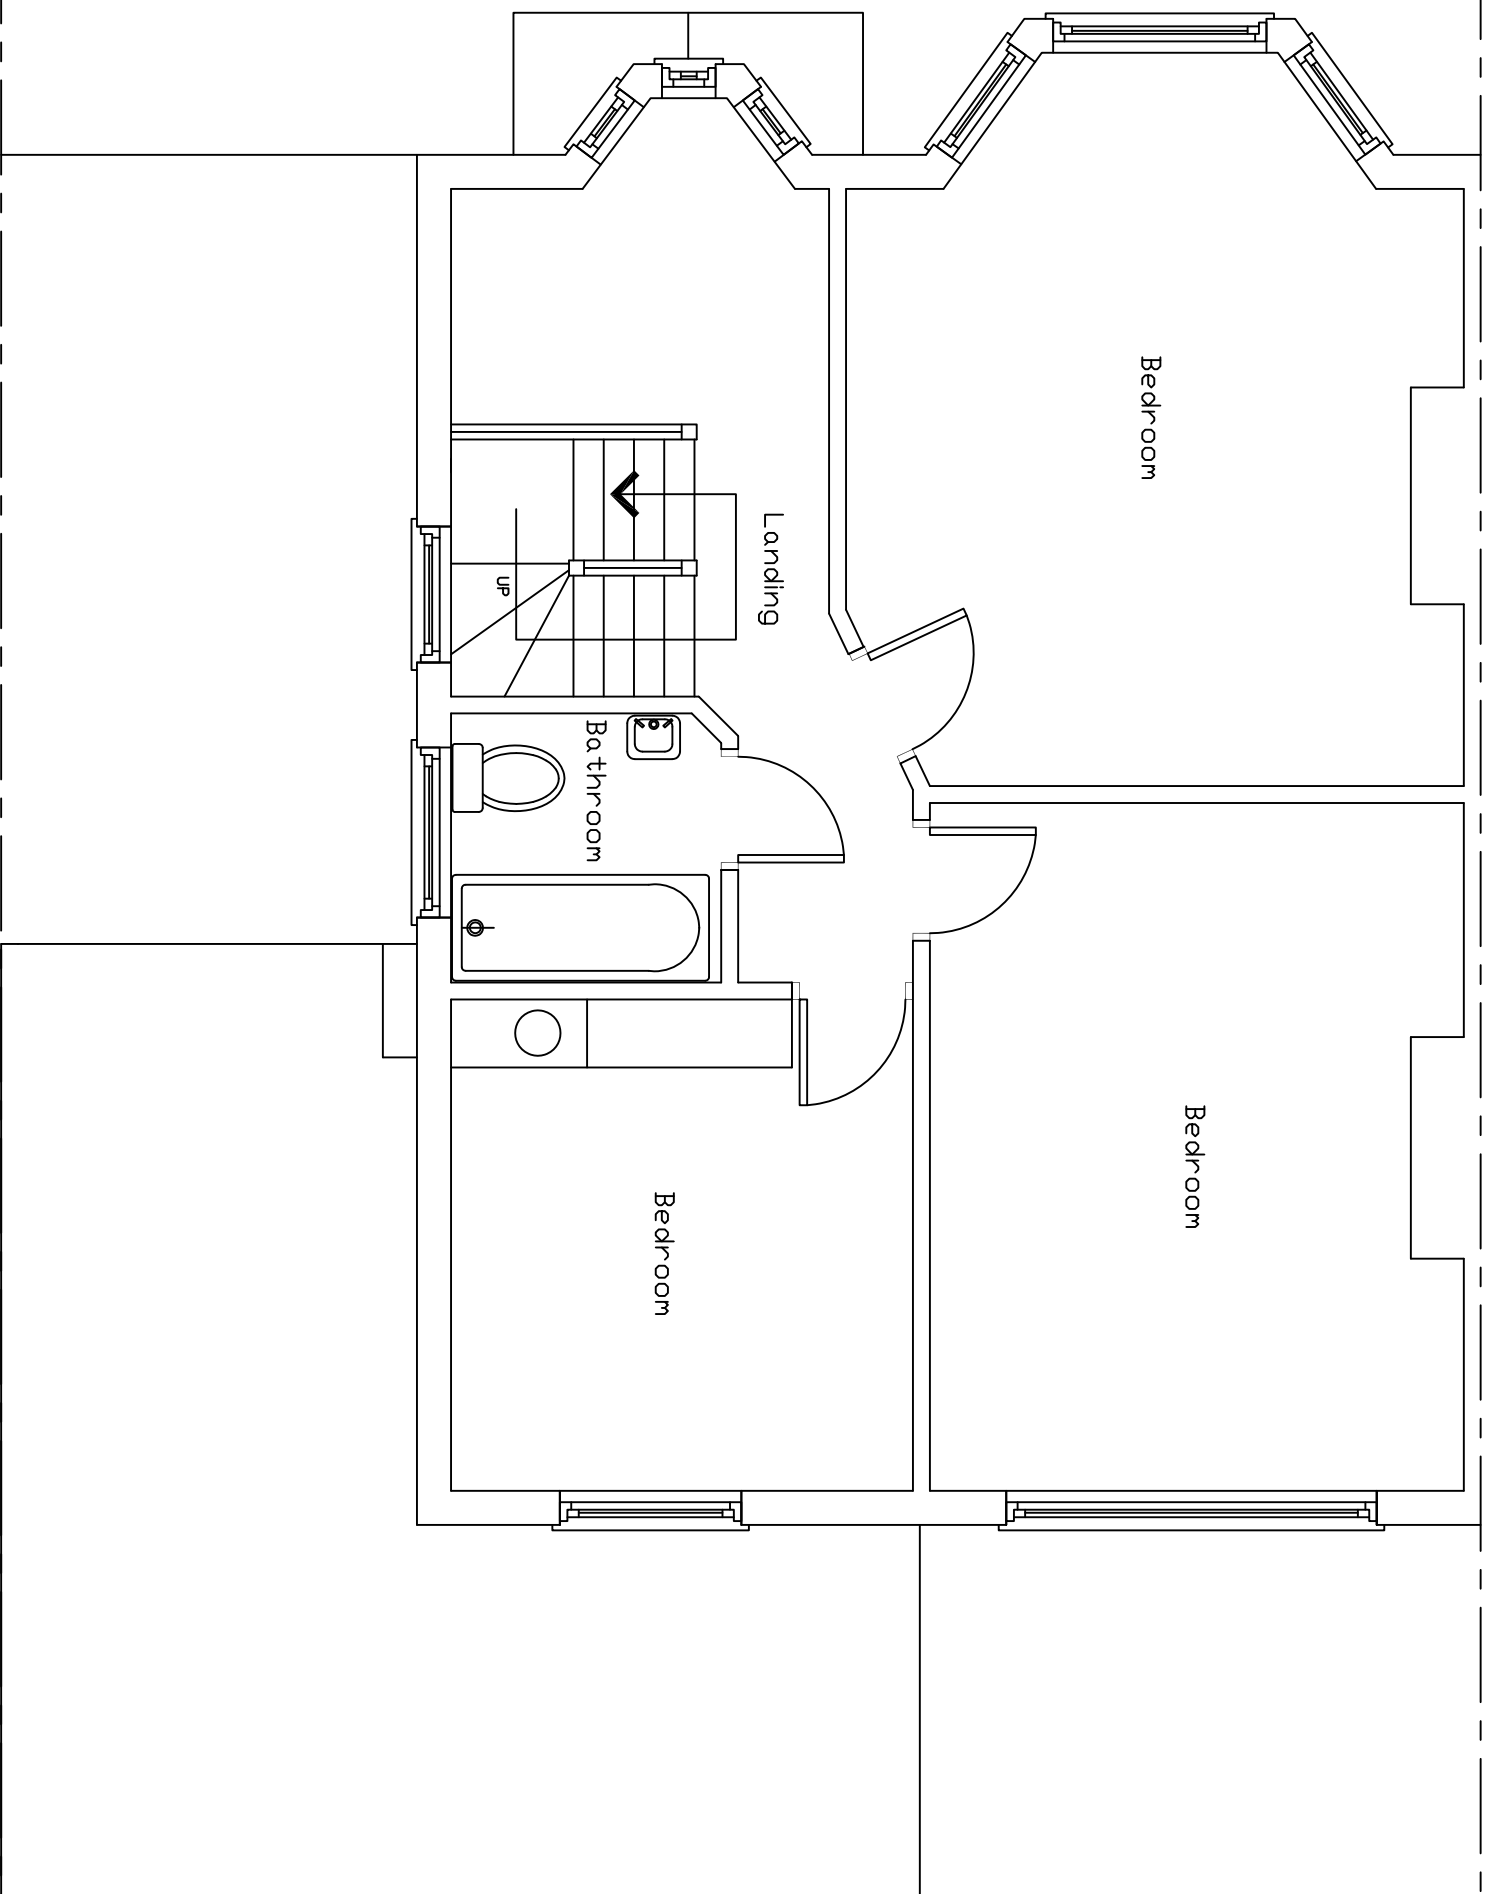

BARNET

SUREPLAN TECHNICAL LTD, 67 LEMS福德 ROAD, HATFIELD, AL10 0DZ
TEL: 07970 545444, E-MAIL: INFO@SUREPLANTECH.CO.UK
©SUREPLAN 2021

Existing First Floor Plan

Proposed
Extension
to
14 Highwood Grove
Mill Hill
London
NW7 3LY

for

Mr Anderson

Tel No 07584 637377

Scale = 1 - 50 @ A3 Size Paper

Dwg No
HIGG-141