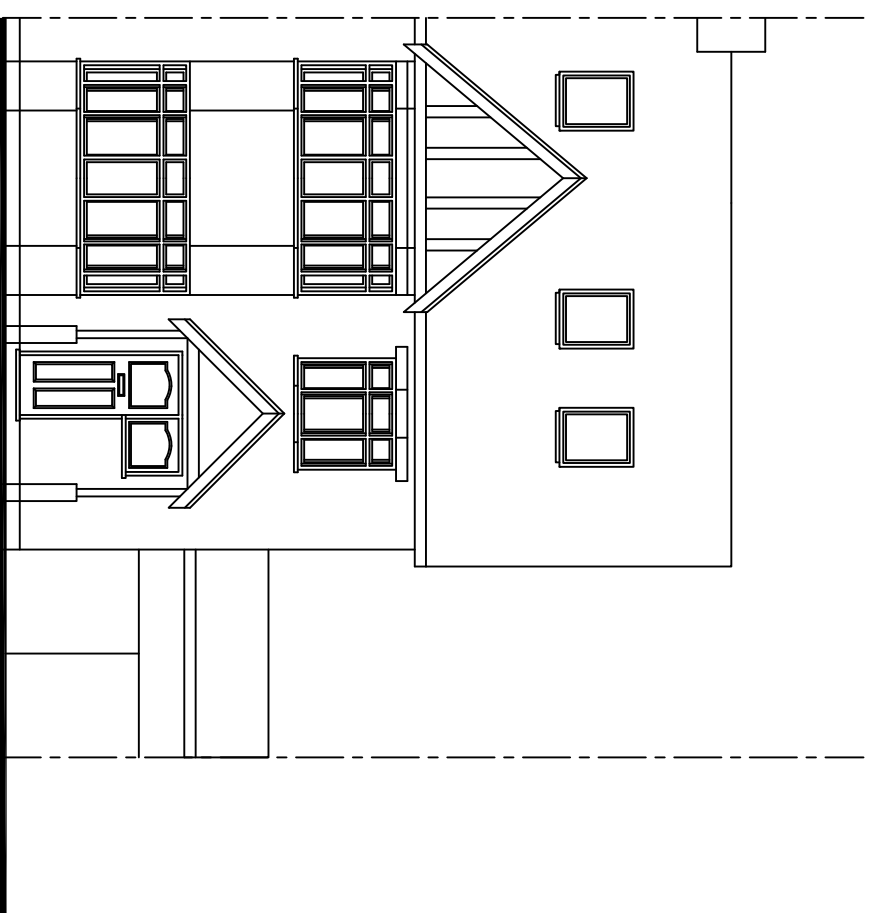

BARNET

SUREPLAN TECHNICAL LTD, 67 LEMS福德 ROAD, HATFIELD, AL10 0DZ
TEL: 07970 545444, E-MAIL: INFO@SUREPLANTECH.CO.UK
©SUREPLAN 2021

Proposed
Extension
to
14 Highwood Grove
Mill Hill
London
NW7 3LY

for
Mr Anderson
Tel No 07584 637377
Scale = 1 - 100 @ A3 Size Paper

Dwg No
HIGG-145