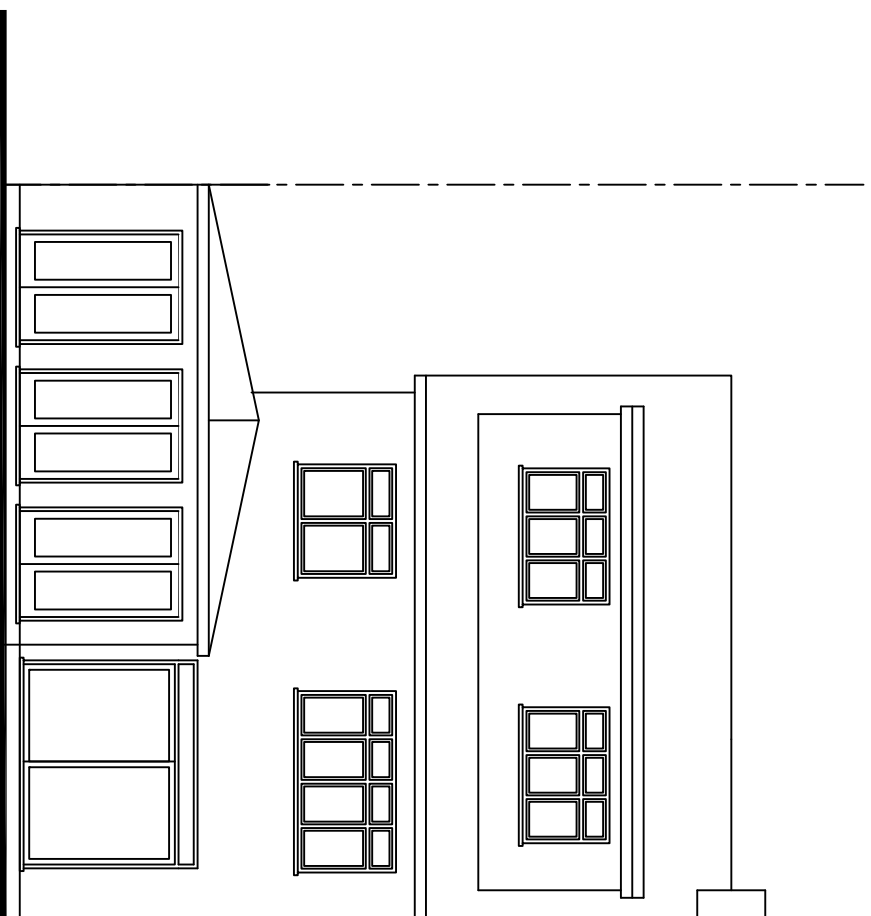

BARNET

SUREPLAN TECHNICAL LTD, 67 LEMS福德 ROAD, HATFIELD, AL10 0DZ
TEL: 07970 545444, E-MAIL: INFO@SUREPLANTECH.CO.UK
©SUREPLAN 2021

Proposed
Extension
to
14 Highwood Grove
Mill Hill
London
NW7 3LY

for
Mr Anderson
Tel No 07584 637377
Scale = 1 - 100 @ A3 Size Paper

Dwg No
HIGG-145