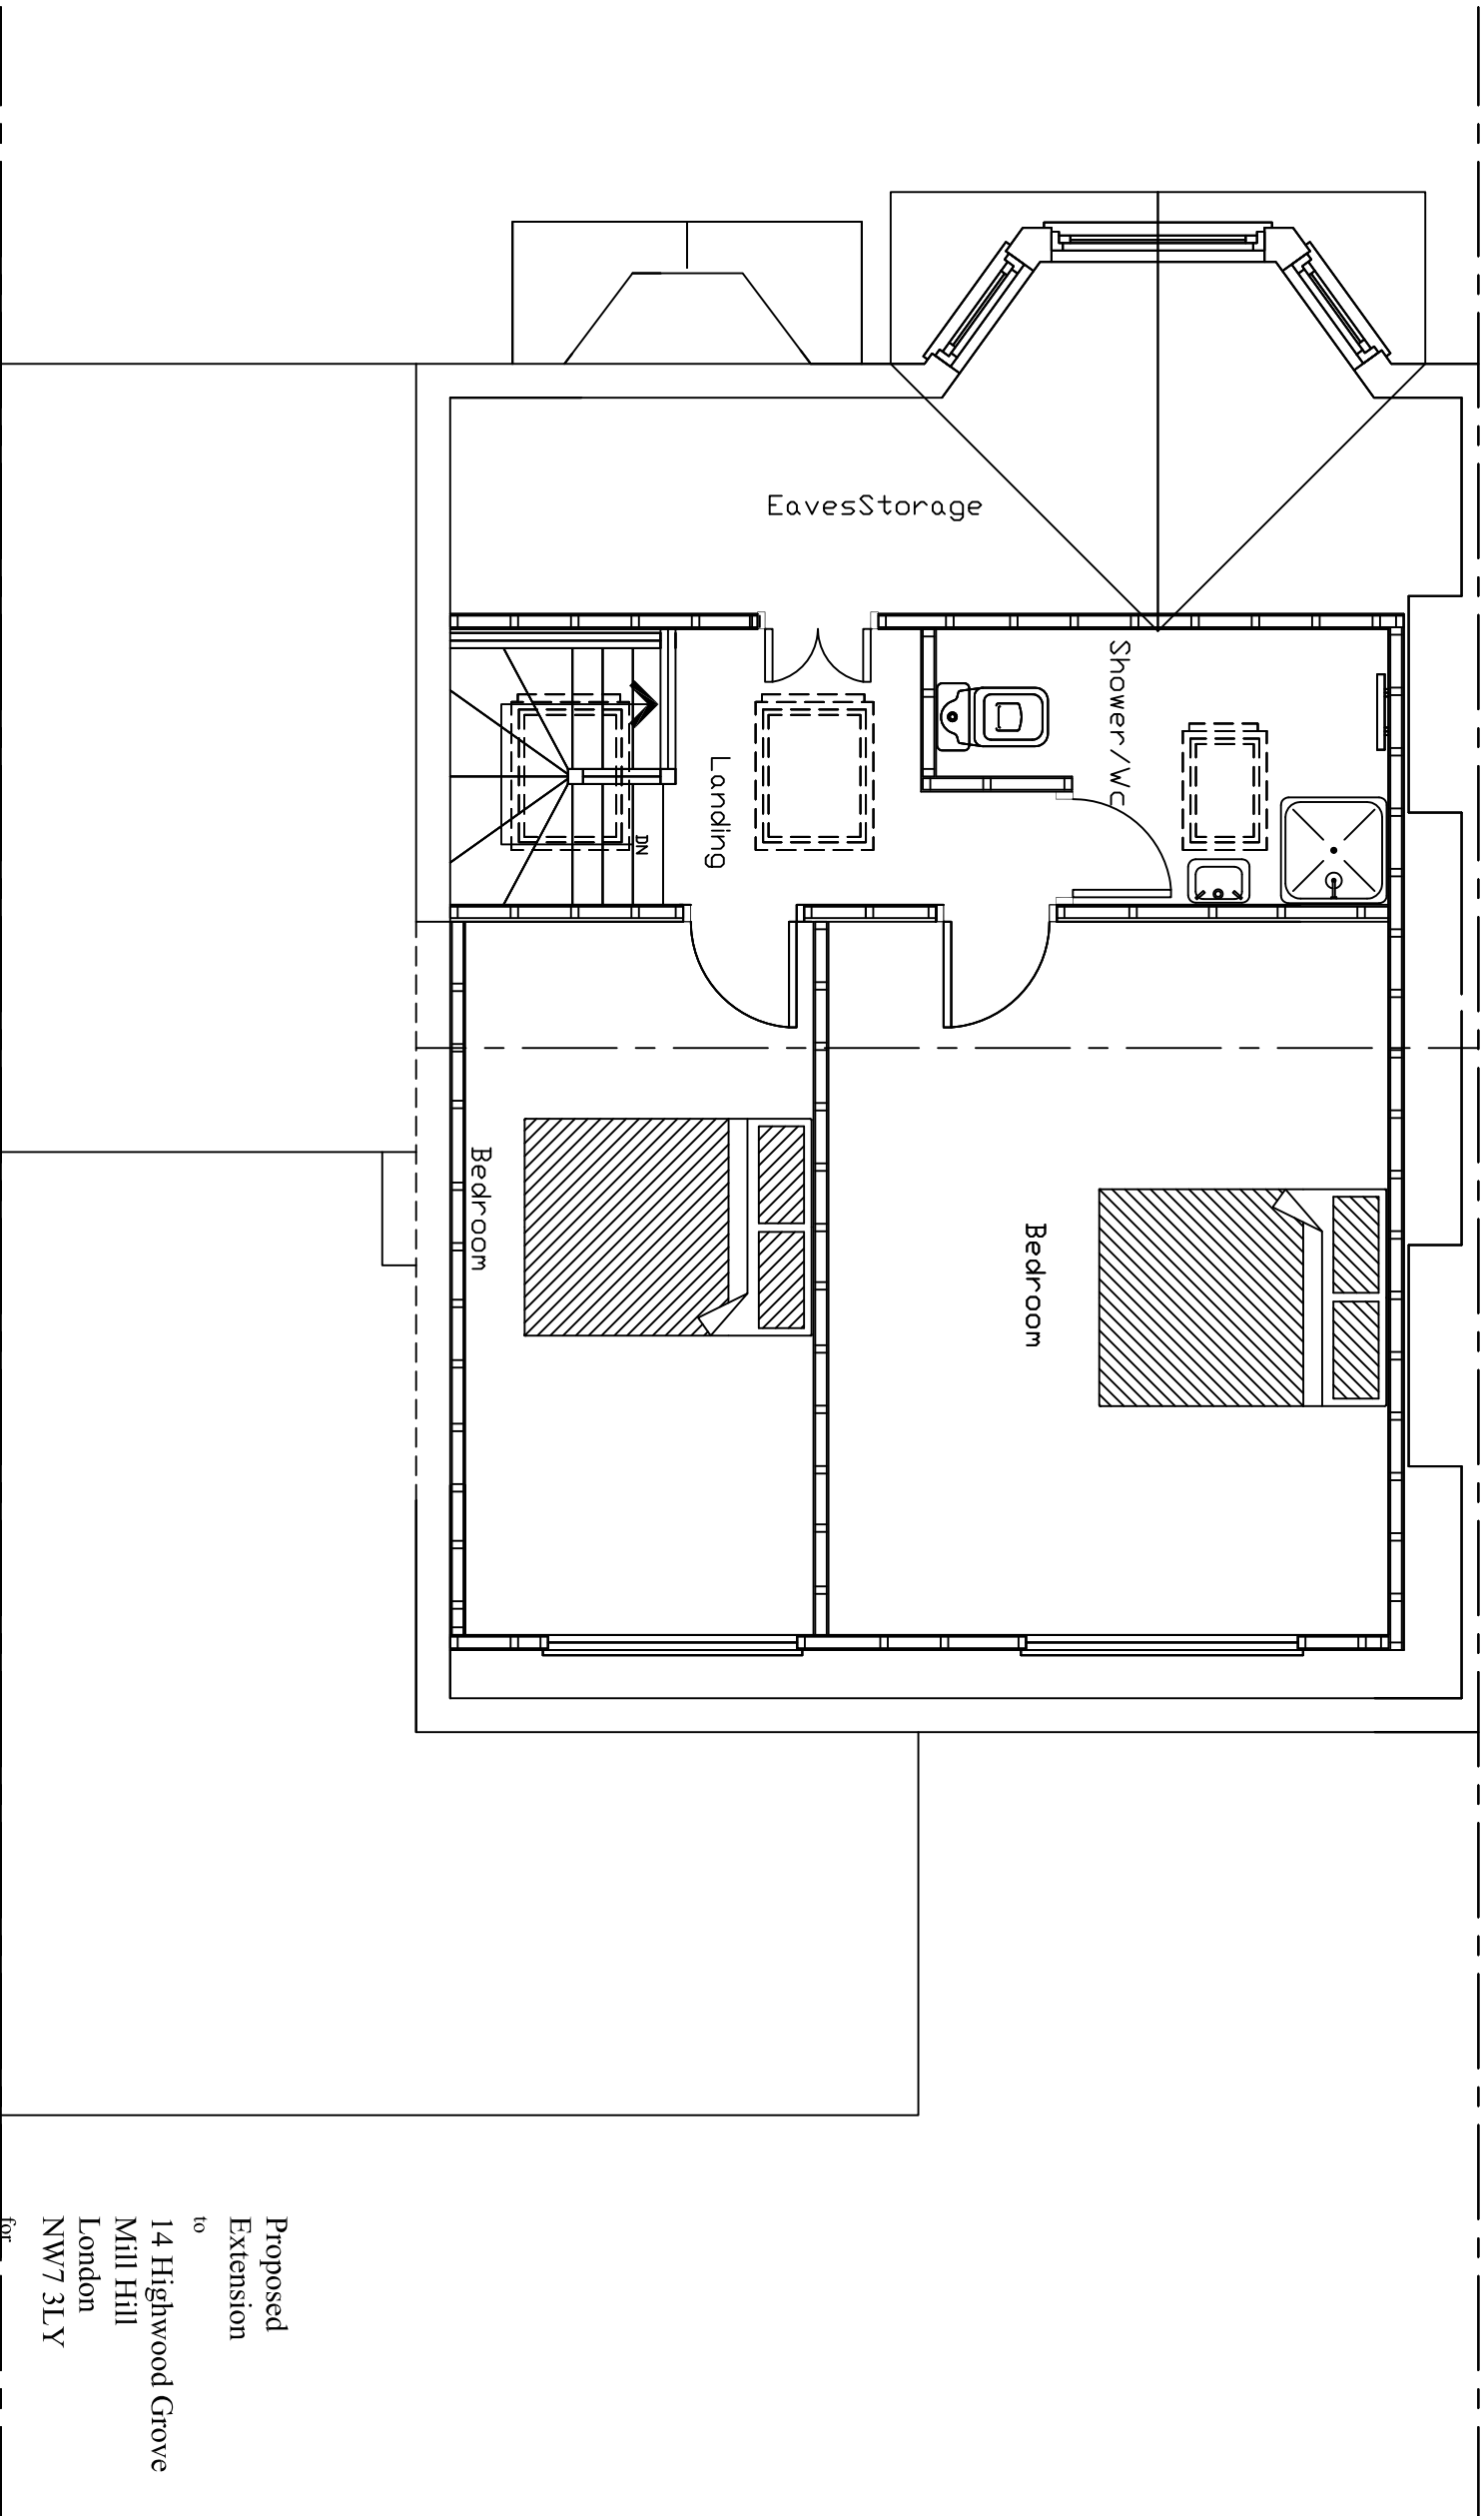

BARNET

SUREPLAN TECHNICAL LTD, 67 LEMS福德 ROAD, HATFIELD, AL10 0DZ
TEL: 07970 545444, E-MAIL: INFO@SUREPLANTECH.CO.UK
©SUREPLAN 2021

Existing Second Floor Plan

Proposed
Extension
to
14 Highwood Grove
Mill Hill
London
NW7 3LY

for
Mr Anderson

Tel No 07584 637377

Scale = 1 - 50 @ A3 Size Paper

Dwg No
HIGG-142