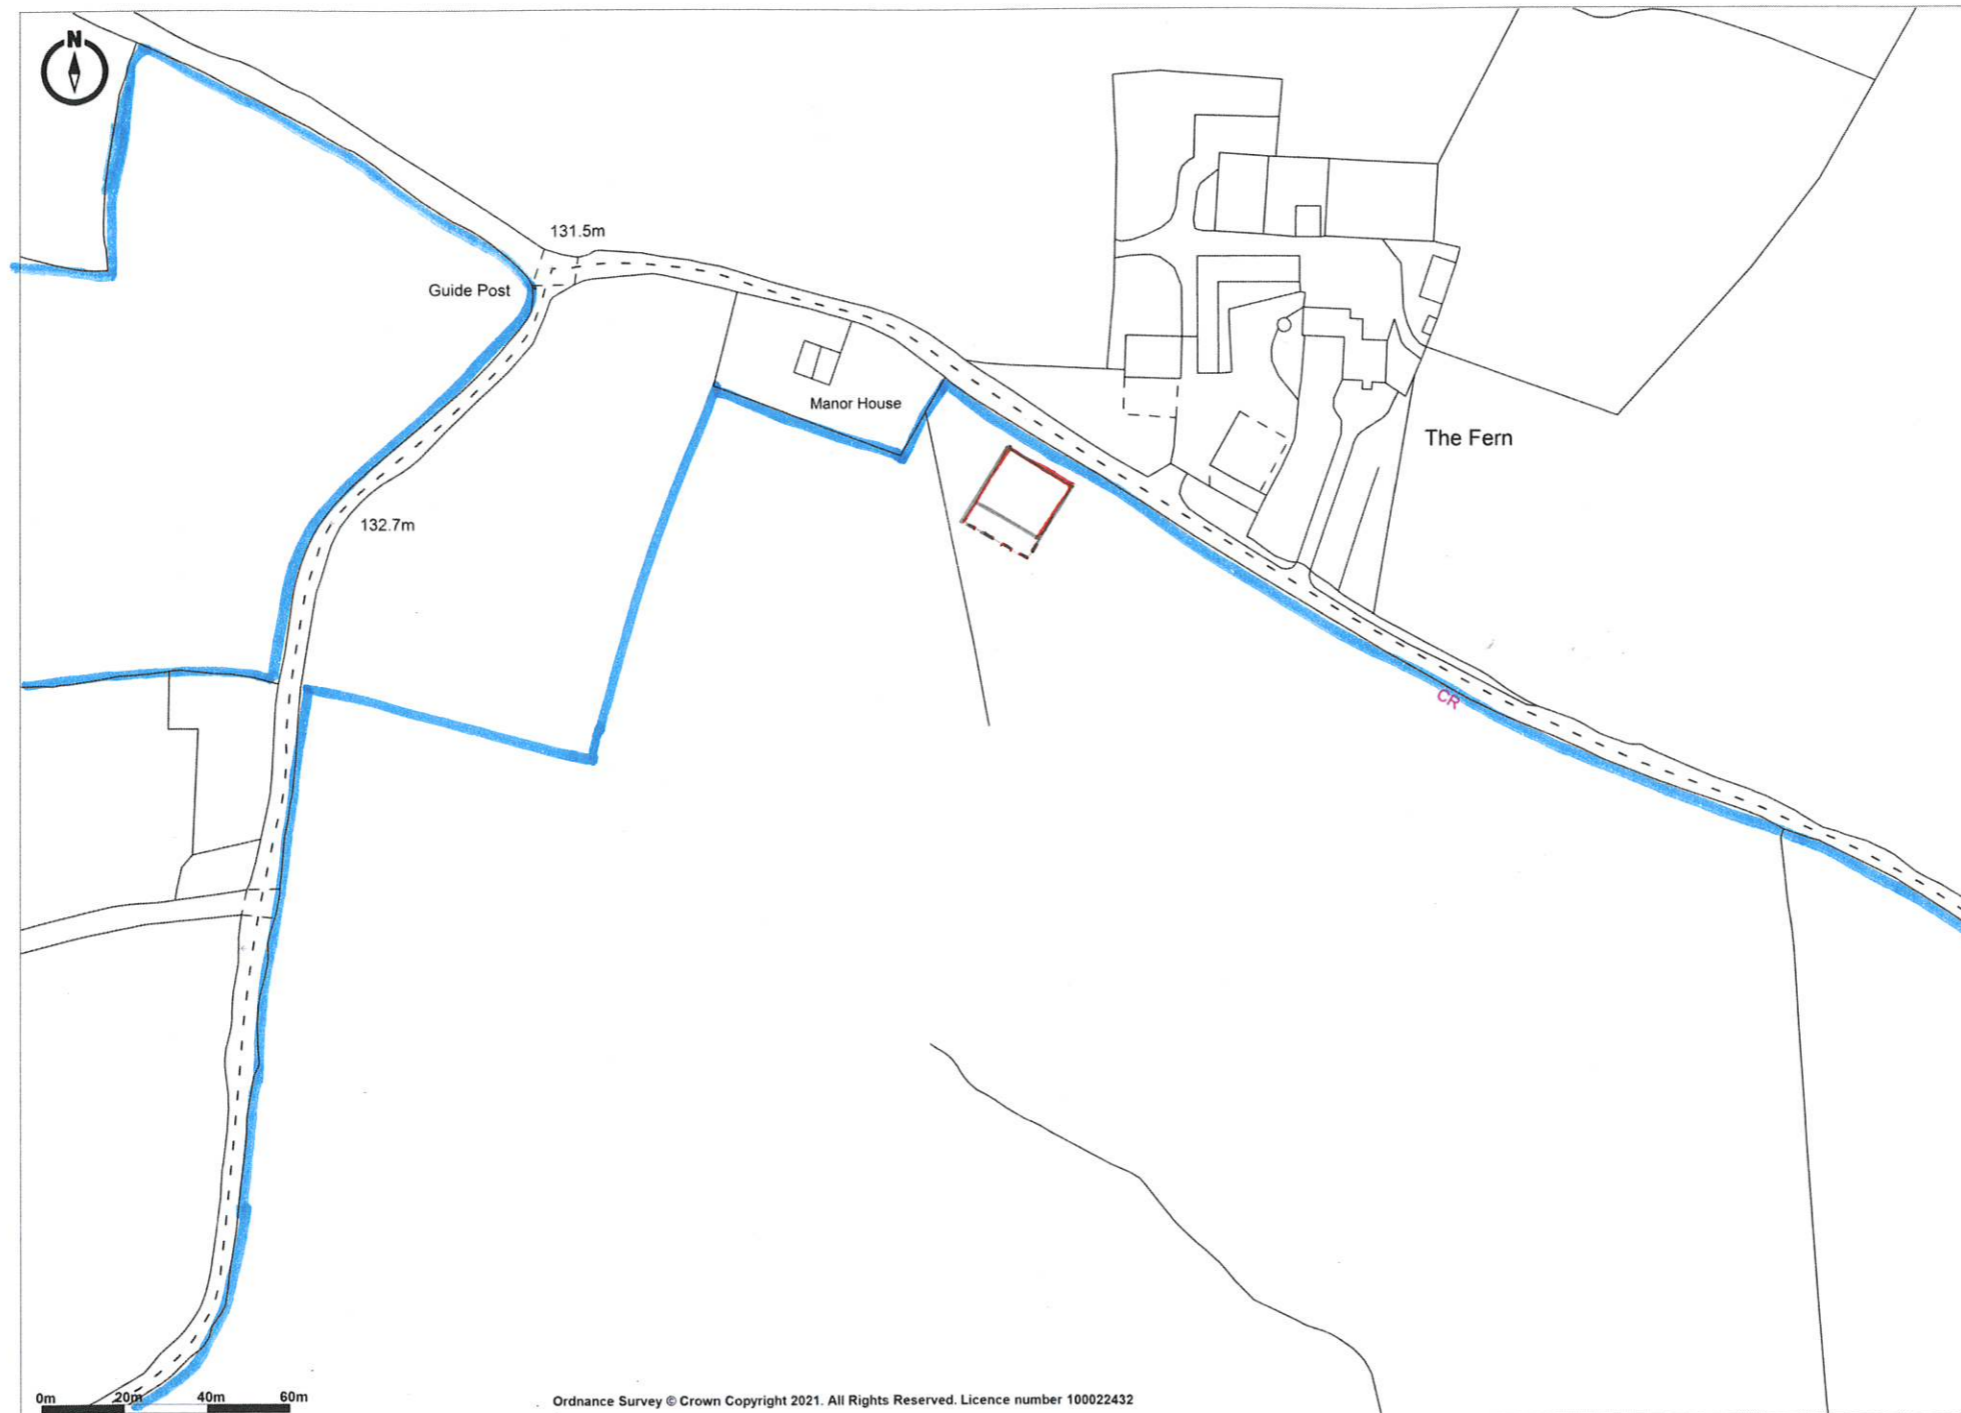

Proposed new grain store & straw barn on land adjacent Fern Farm, Nash, Ludlow, Shropshire, SY8 3AX

Promap
LANDMARK INFORMATION

Ordnance Survey Crown Copyright 2021. All rights reserved.
Licence number 100022432.
Plotted Scale - 1:2500. Paper Size - A4