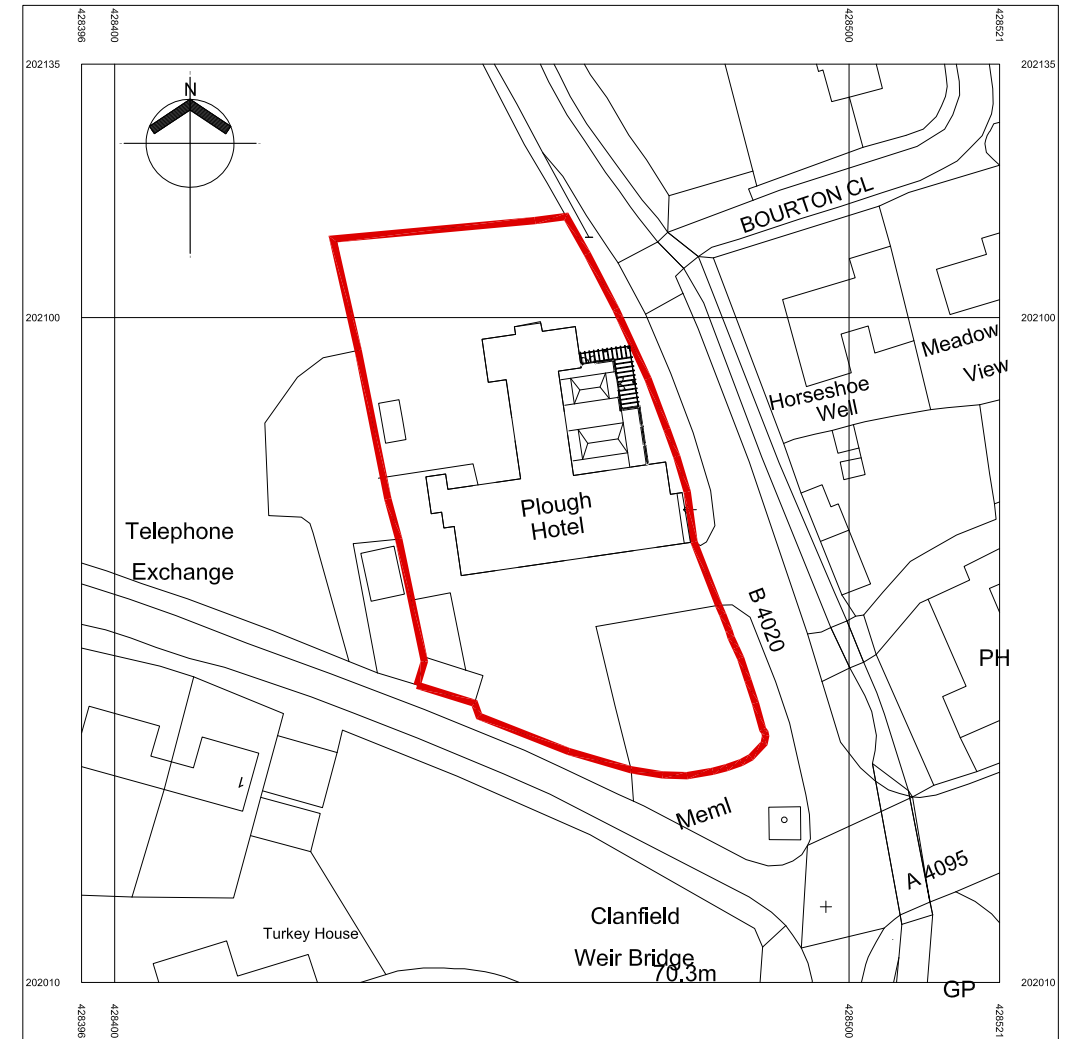

Drawing Status	
Approval	☐
Tender	☐
Construction	☐
Information	☐
Preliminary	☒
As Built	☐

Revision	
1	

COUNTRY CREATURES LLP

Client: THE PLOUGH, CLANFIELD

Clare Wood
61 Beauchamp Road, London, SE193BZ
T: 07834404944 E: clare@creacreatures.co.uk