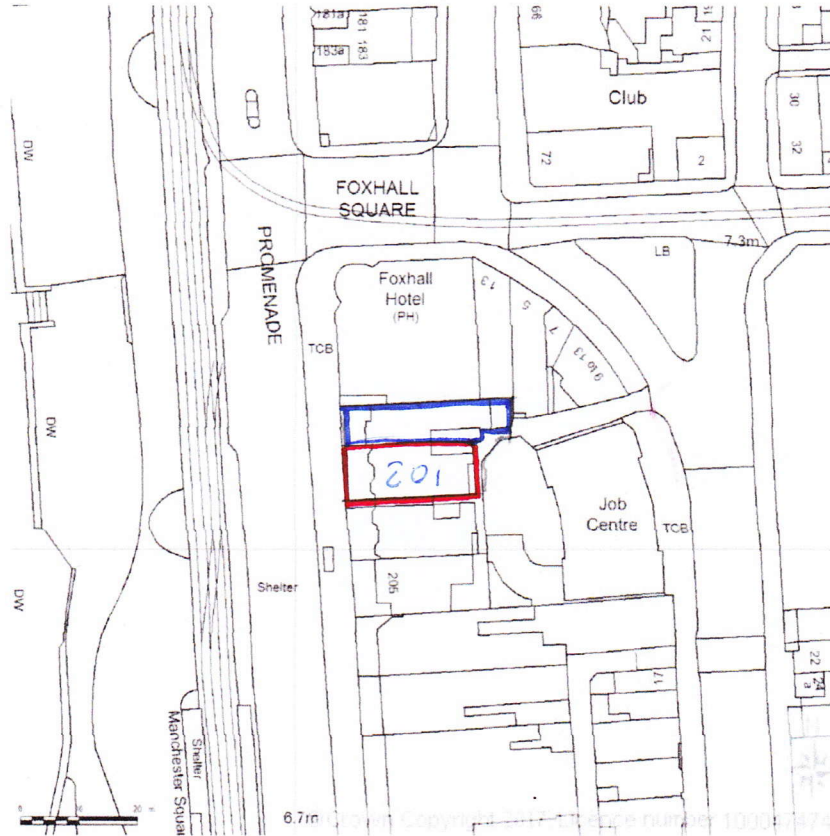

SITE LOCATION PLAN
AREA 2 HA
SCALE 1:1250 on A4
CENTRE COORDINATES: 330622, 435222

Supplied by Streetwise Maps Ltd
www.streetwise.net
Licence No: 100047474
22/05/2017 15:17