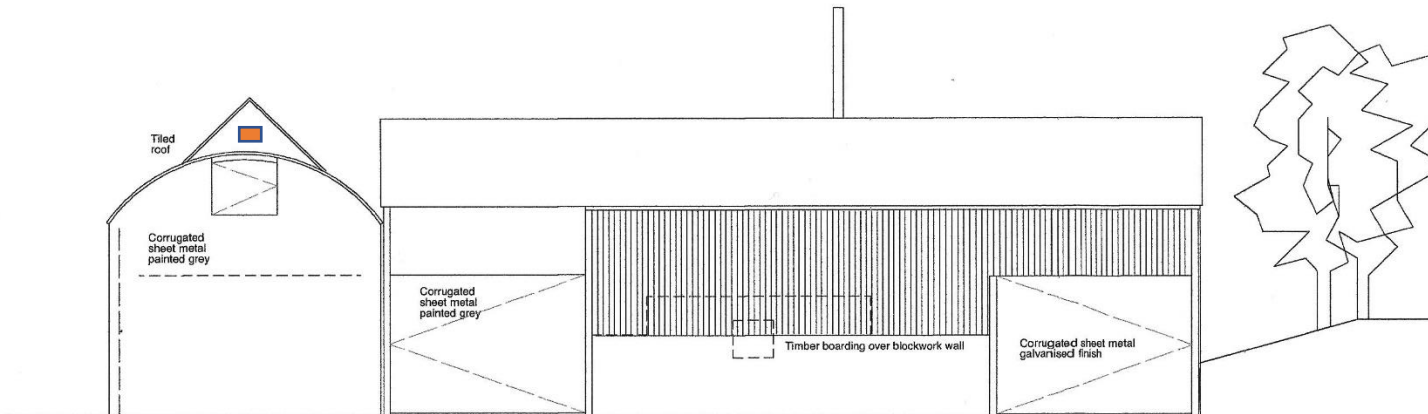

Existing North East Elevation