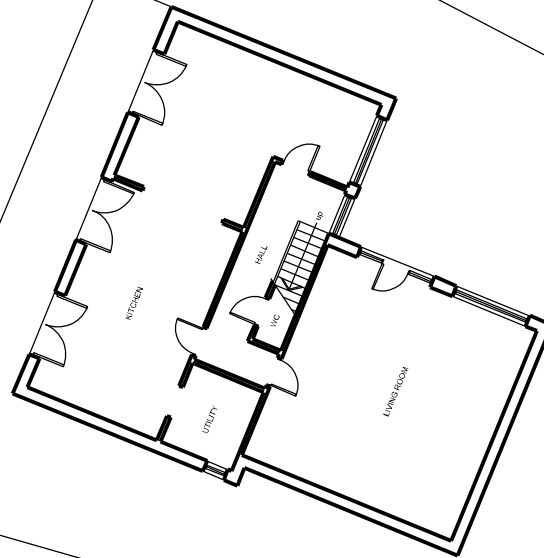

Old Wesleyan
Chapel

Chestnut
House

Town Street

Grange Farm

Chestnut House DN22 0EZ

BLOCK PLAN

SCALE 1:200 @ A4