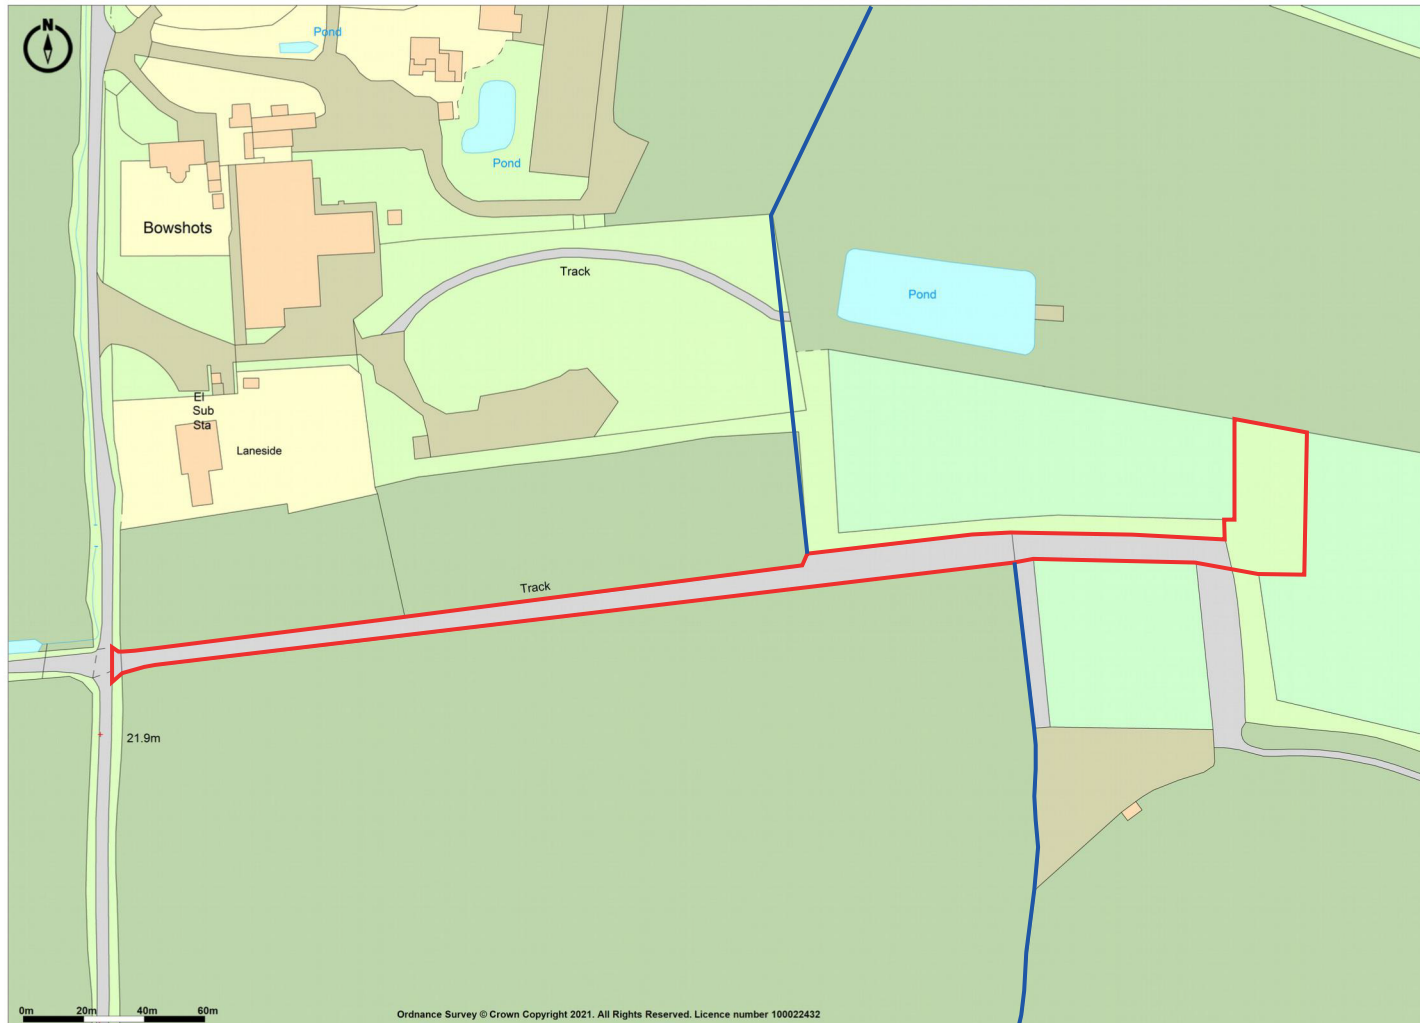

Land east of High Birch Farmhouse, High Birch Road, St Osyth.

Promap Ordnance Survey Crown Copyright 2021. All rights reserved.
Licence number 100022432.
● LANDMARK INFORMATION Plotted Scale - 1:2500. Paper Size – A4