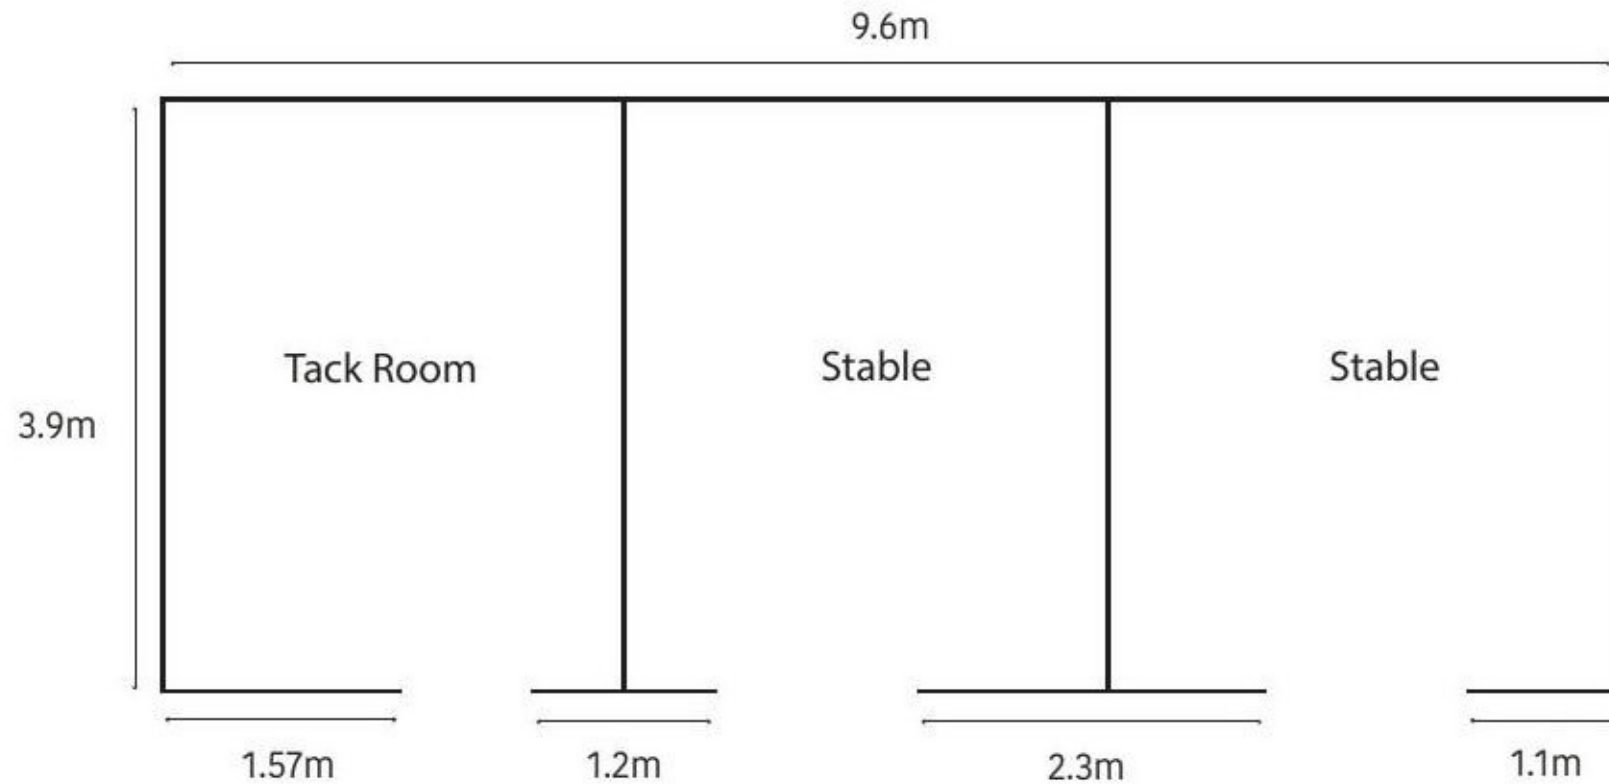

STANFORDS

Stable A: Floor plan

1:50 SCALE ON A4