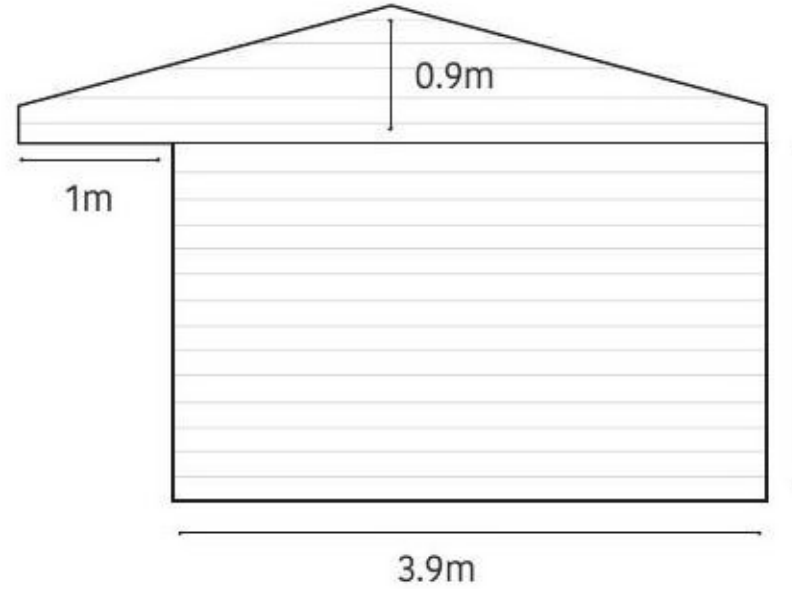

## Stable B: Side Elevations

East Elevation

West Elevation

1:50 SCALE ON A4

**MRF**  
Town Planner  
Stanfords