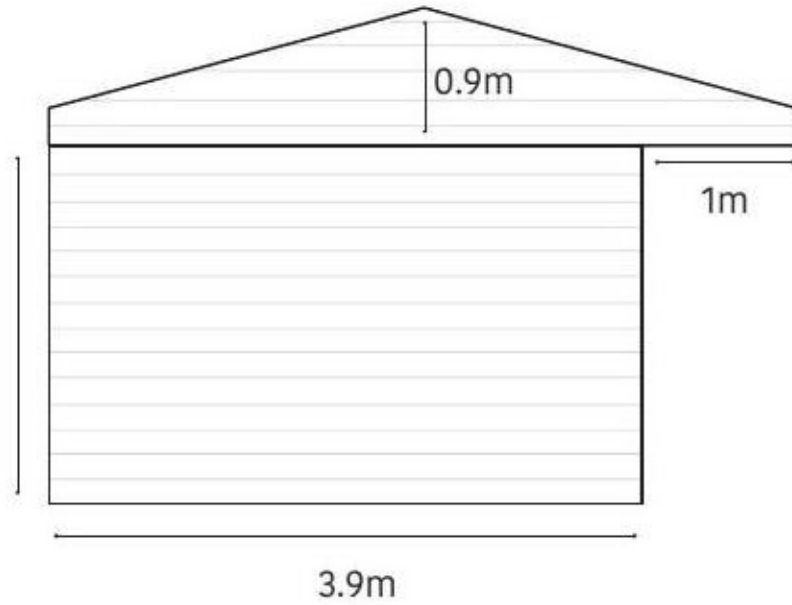

## Stable B: Side Elevations

East Elevation

West Elevation

1:50 SCALE ON A4

**MRF**  
Town Planner  
Stanfords