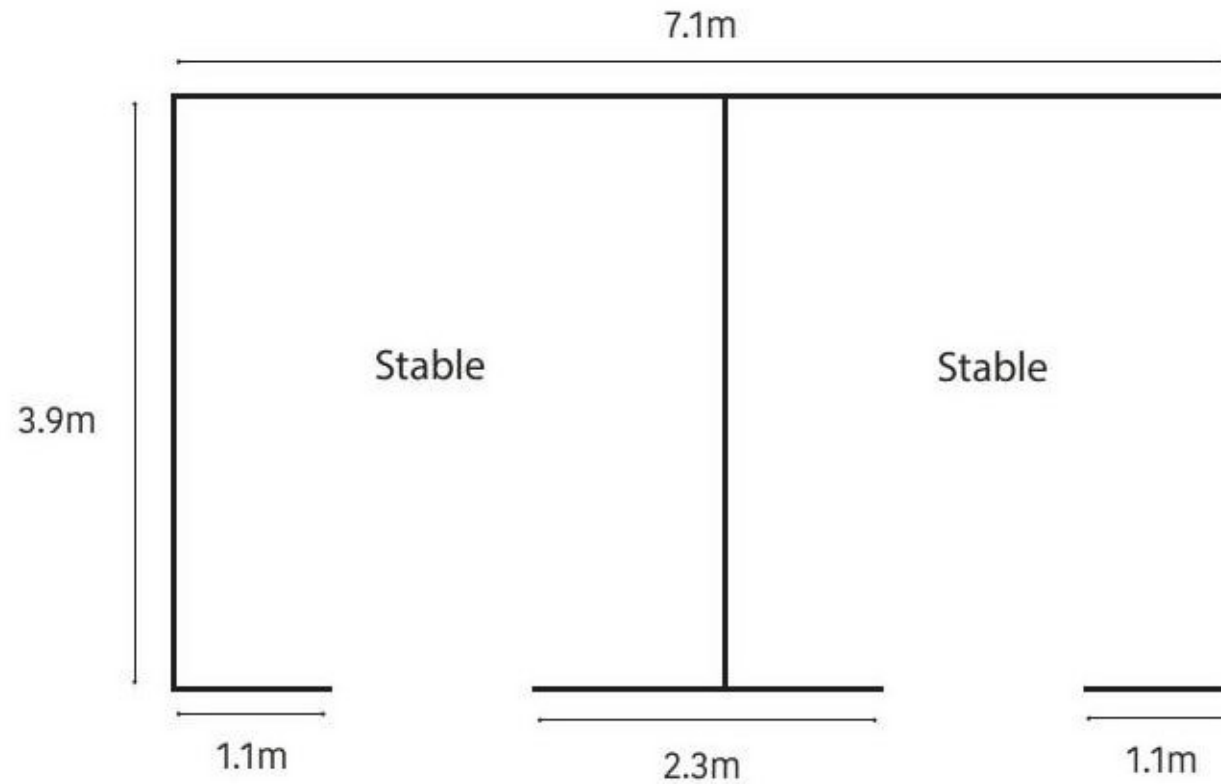

STANFORDS

Stable B: Floor plan

1:50 SCALE ON A4

MRF
Town Planner
Stanfords