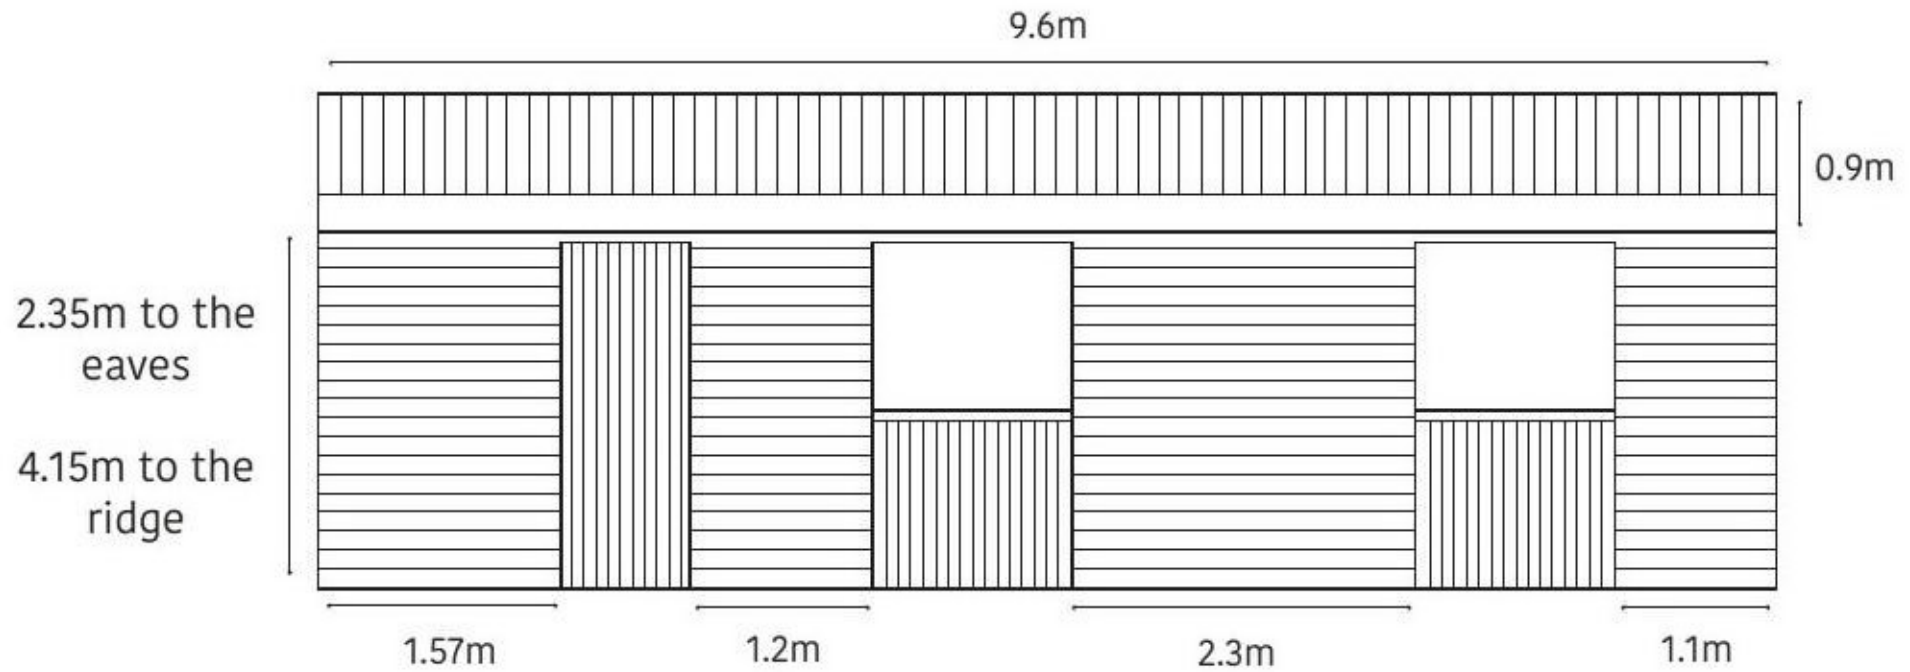

## Stable A: Front Elevation

1:50 SCALE ON A4

**MRF**  
Town Planner  
Stanfords