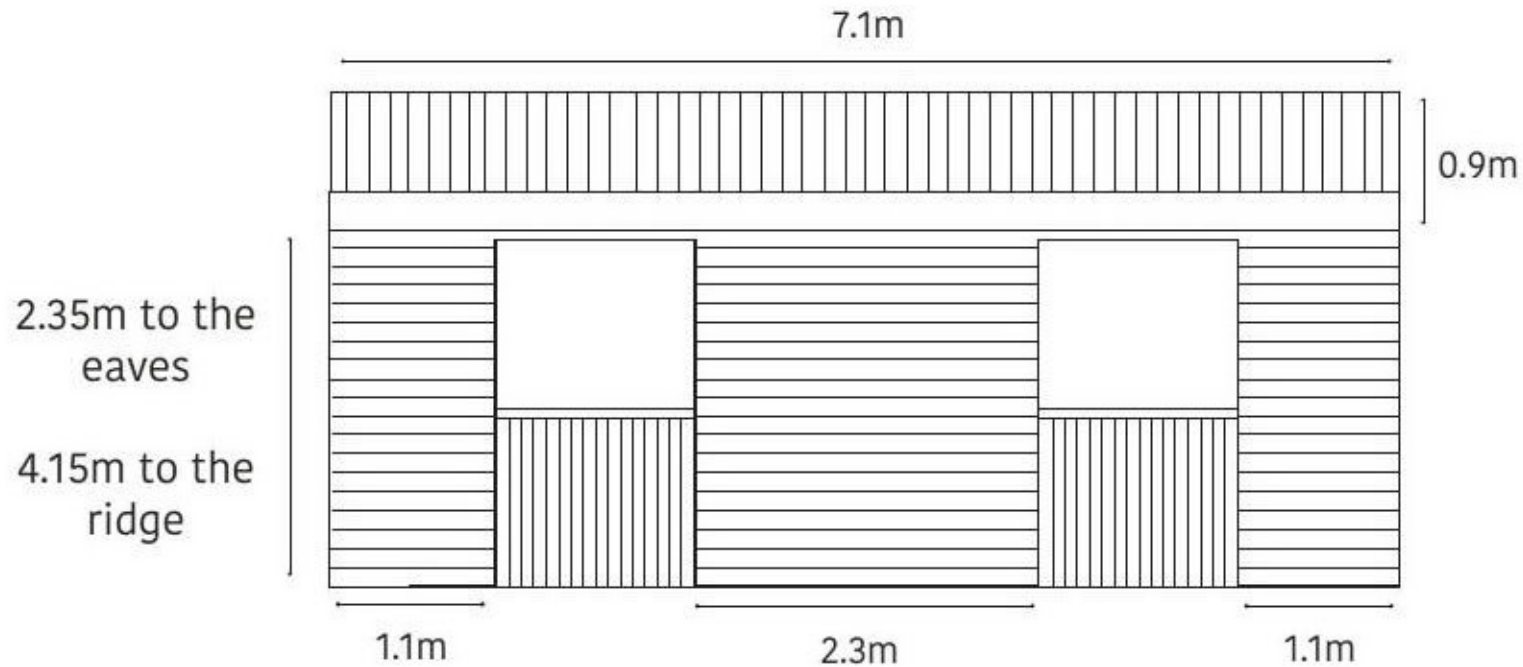

STANFORDS

Stable B: Front Elevation

1:50 SCALE ON A4

MRF
Town Planner
Stanfords