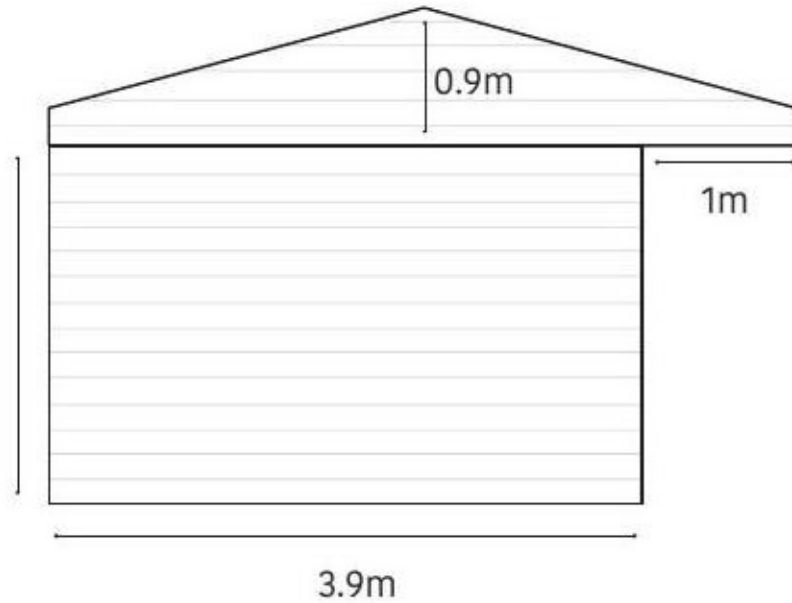

STANFORDS

Stable A: Side Elevations

East Elevation

West Elevation

1:50 SCALE ON A4

MRF
Town Planner
Stanfords