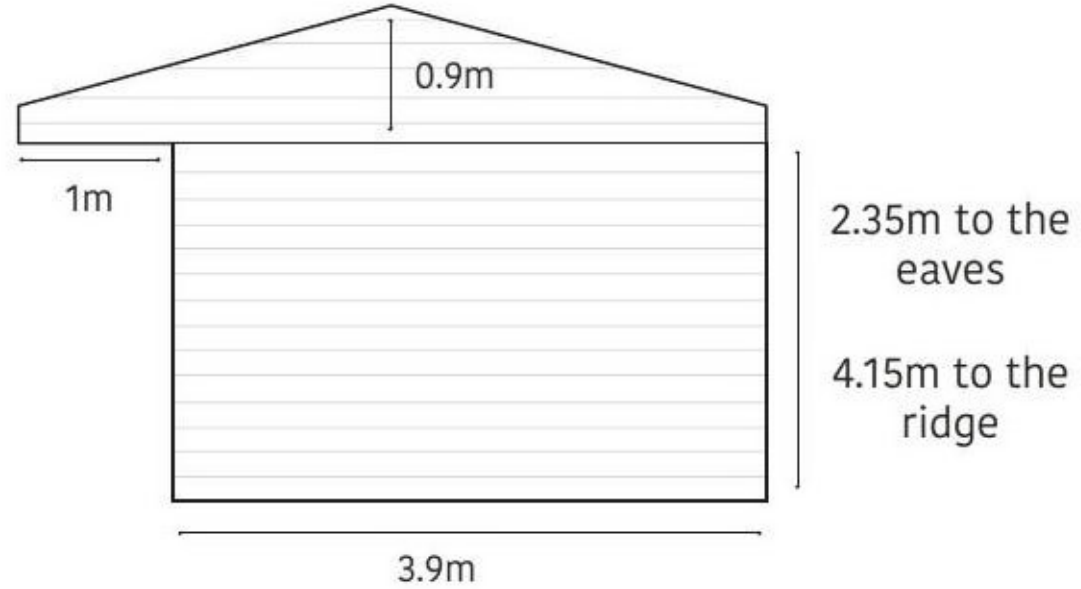

STANFORDS

Stable A: Side Elevations

East Elevation

West Elevation

1:50 SCALE ON A4

MRF
Town Planner
Stanfords