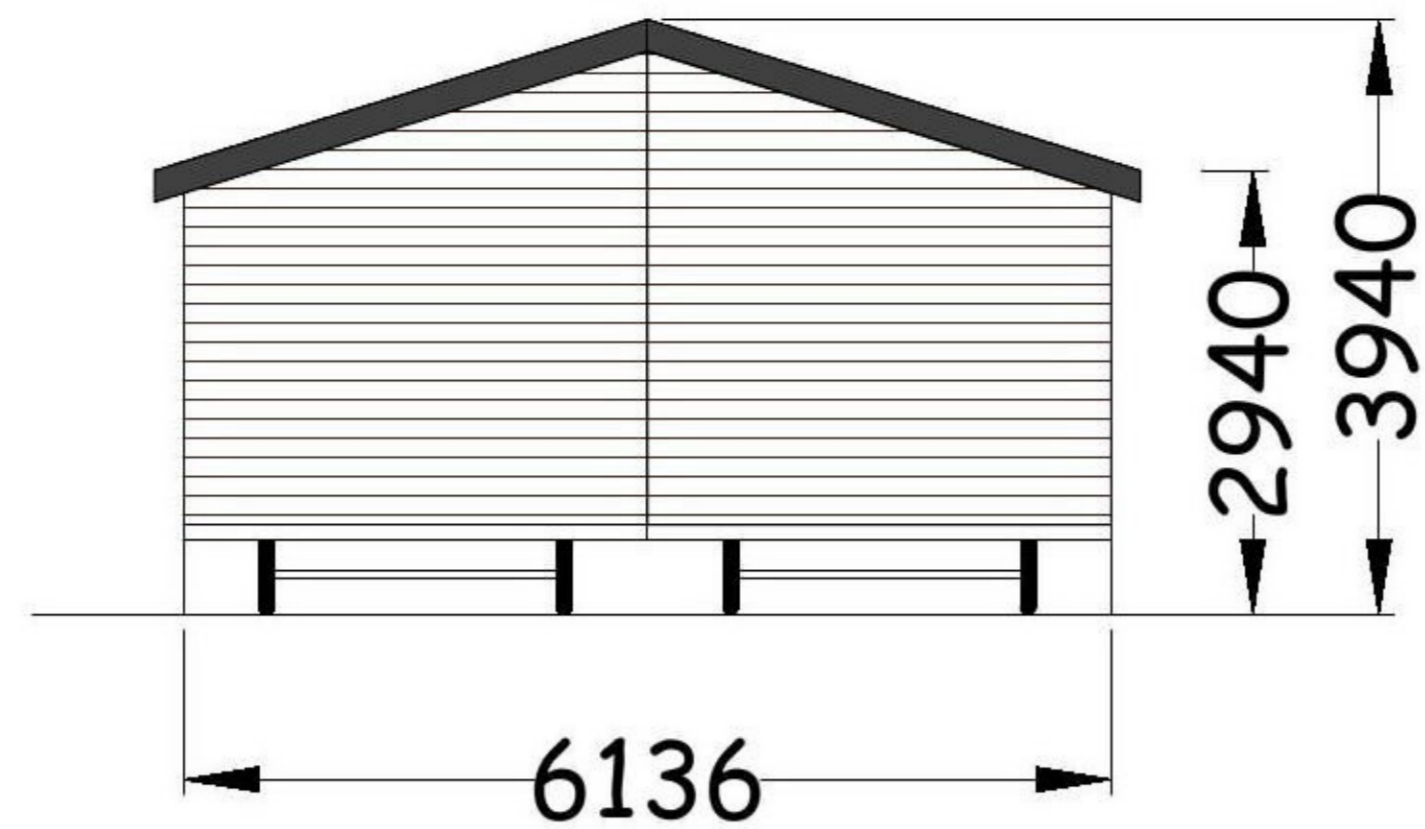

East Elevation

West Elevation

North Elevation

South Elevation

Floor Plan

**IAN PICK ASSOCIATES LTD**  
Specialist Agricultural & Rural Planning Consultants

Station Farm Offices  
Wansford Road  
Nafferton  
Driffield  
East Yorkshire  
YO25 8NJ

CLIENT  
A H Brown Farms  
Dairy House Farm  
Great Holland  
Frinton on Sea  
CO13 0EX

JOB TITLE  
Agricultural Workers Mobile  
Home

DWG. TITLE  
Elevations and Plan A1

SCALE 1=50      DRN IP

DWG. NUMBER  
IP/AHB/03A