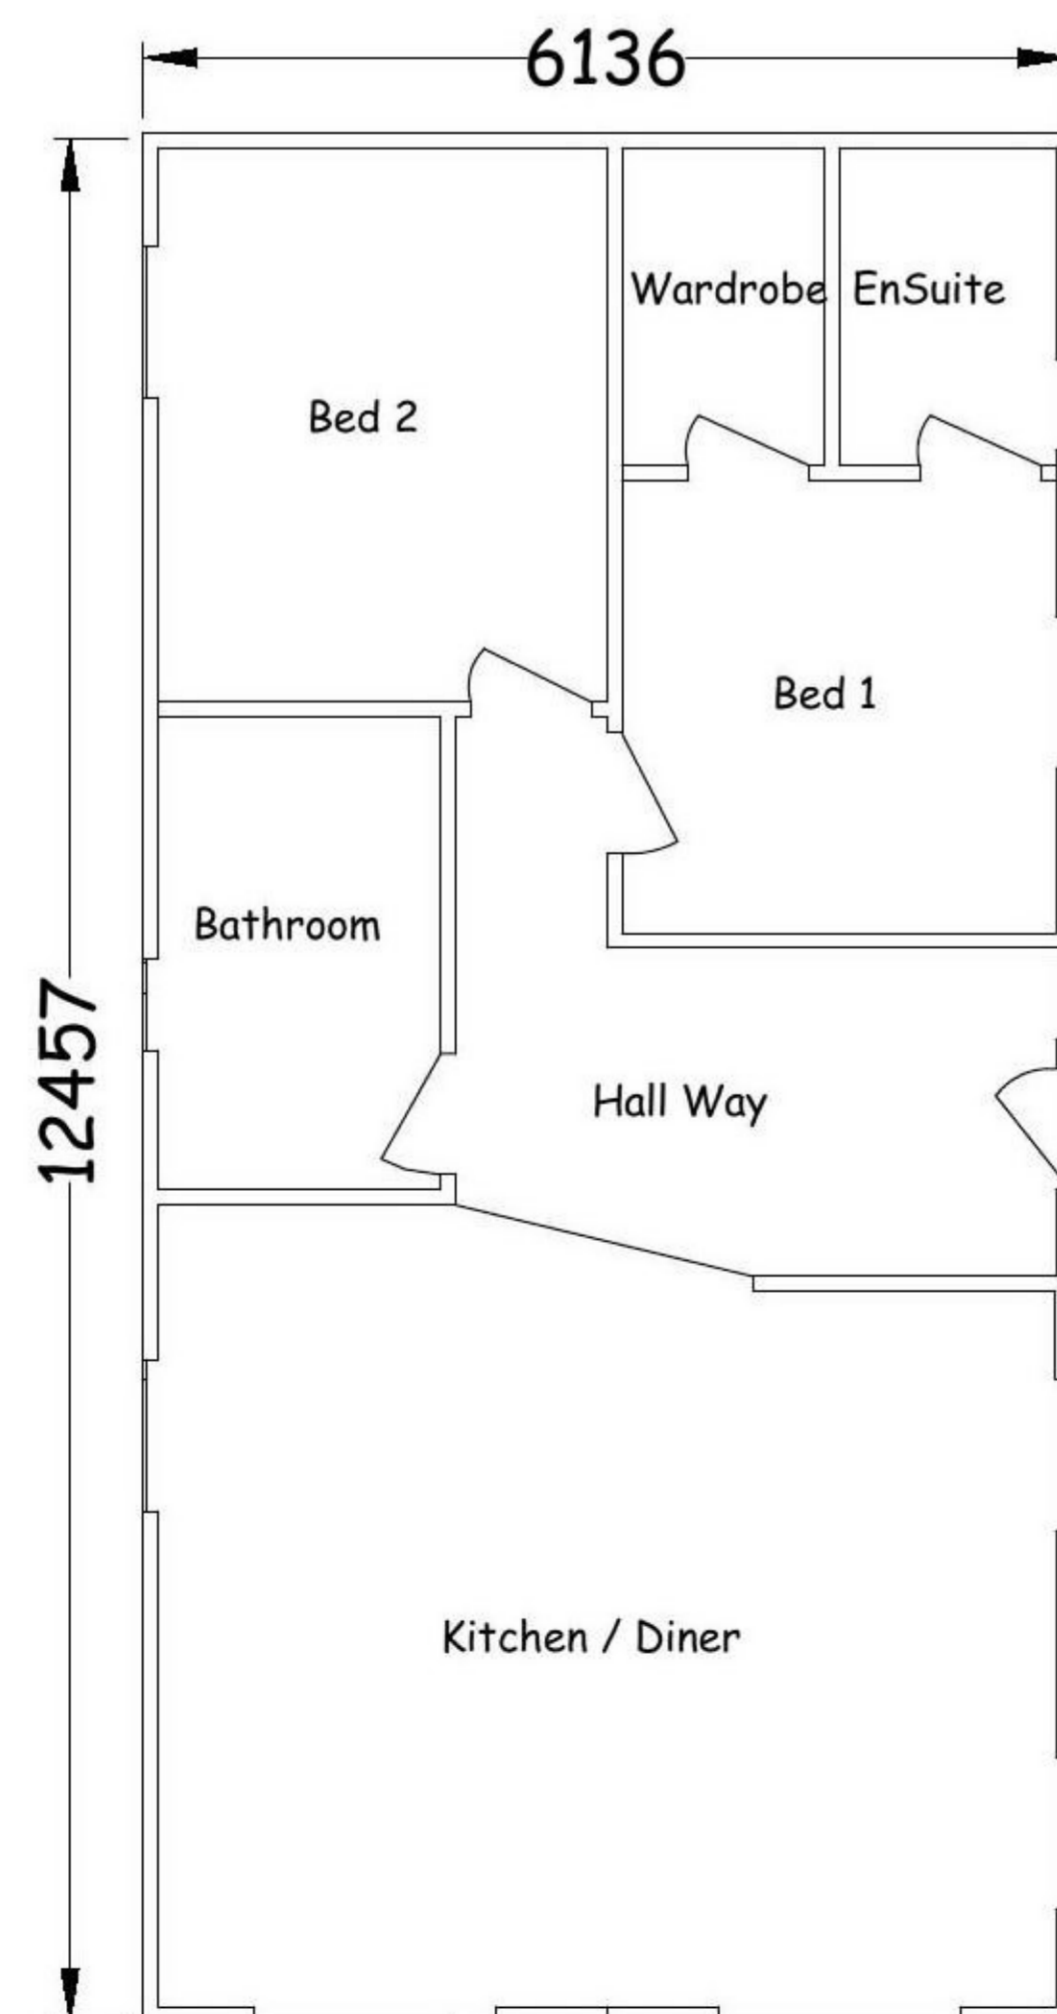

East Elevation

West Elevation

North Elevation

South Elevation

Floor Plan

**IAN PICK ASSOCIATES LTD**  
Specialist Agricultural & Rural Planning Consultants

Station Farm Offices  
Wansford Road  
Nafferton  
Driffield  
East Yorkshire  
YO25 8NJ

CLIENT  
A H Brown Farms  
Dairy House Farm  
Great Holland  
Frinton on Sea  
CO13 0EX

JOB TITLE  
Agricultural Workers Mobile  
Home

DWG. TITLE  
Elevations and Plan A1

SCALE 1=50      DRN IP

DWG. NUMBER  
IP/AHB/03A