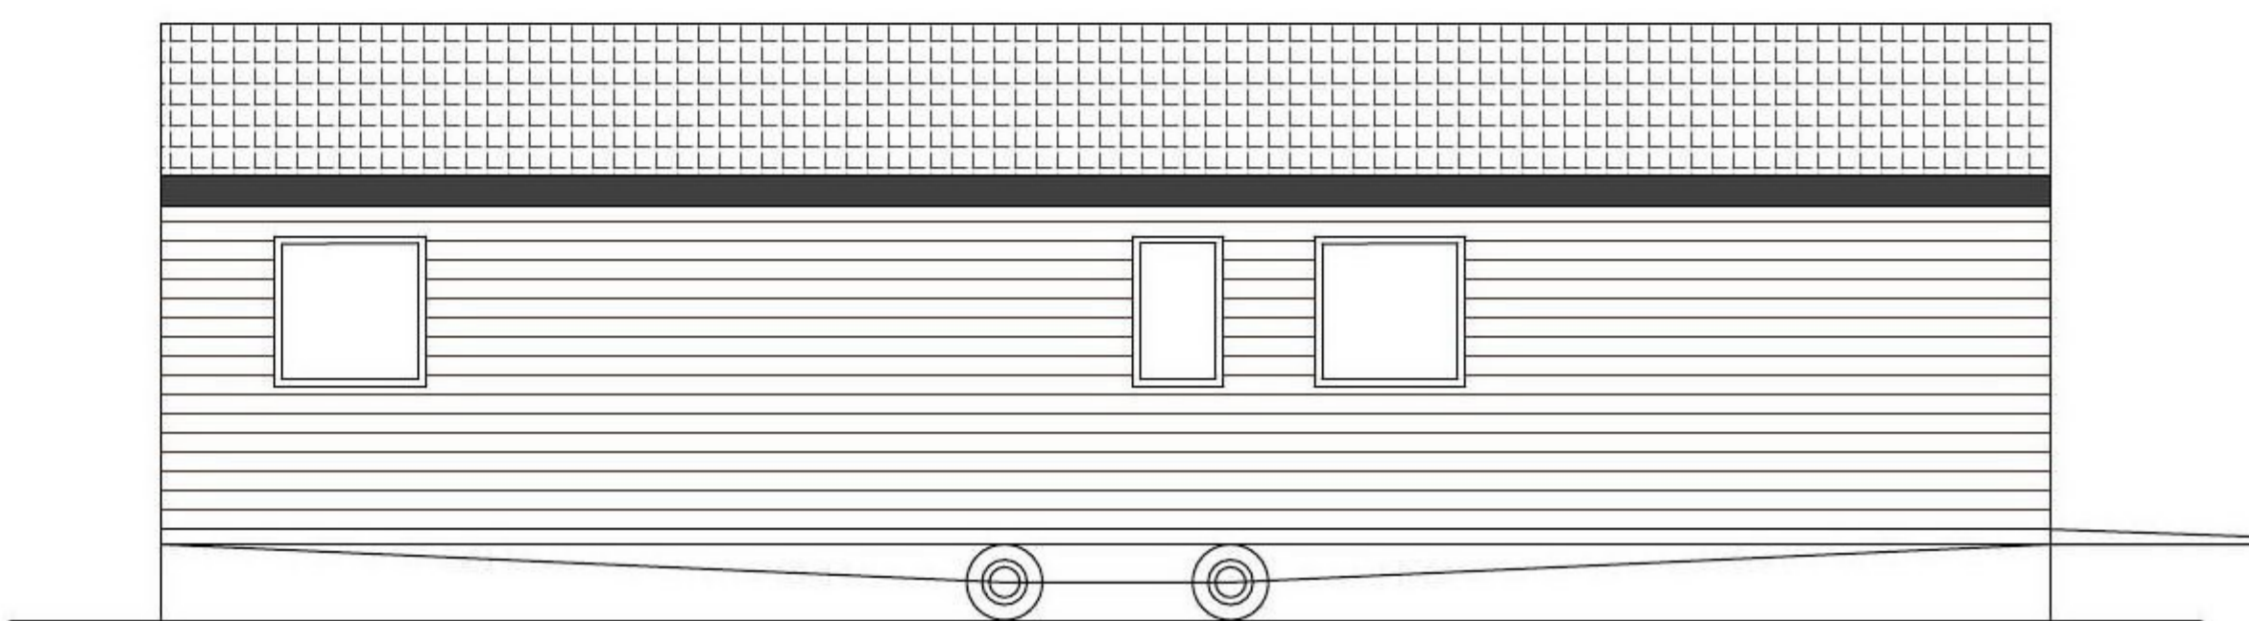

East Elevation

West Elevation

North Elevation

South Elevation

Floor Plan

**IAN PICK ASSOCIATES LTD**  
Specialist Agricultural & Rural Planning Consultants

Station Farm Offices  
Wansford Road  
Nafferton  
Driffield  
East Yorkshire  
YO25 8NJ

CLIENT  
A H Brown Farms  
Dairy House Farm  
Great Holland  
Frinton on Sea  
CO13 0EX

JOB TITLE  
Agricultural Workers Mobile  
Home

DWG. TITLE  
Elevations and Plan A1

SCALE 1=50      DRN IP

DWG. NUMBER  
IP/AHB/03A