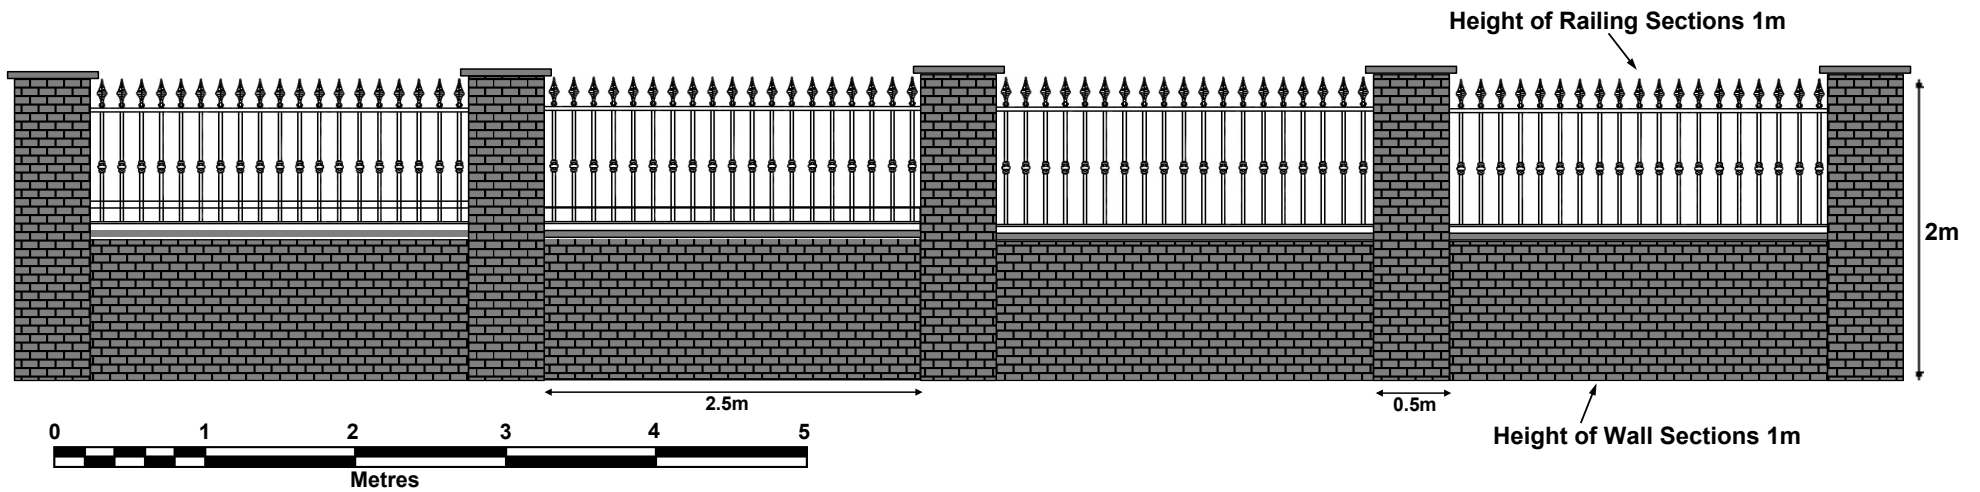

Scale is 1:50 at A4

Elevation at Section A-A (Revised Height)

**OLD ENGLAND, EAST HILL ROAD,
KNATTS VALLEY, SEVENOAKS TN15 6YB**

Scale is 1:50 at A4

Part Elevation of Front Wall (Revised Height)

**OLD ENGLAND, EAST HILL ROAD, KNATTS
VALLEY, SEVENOAKS TN15 6YB**