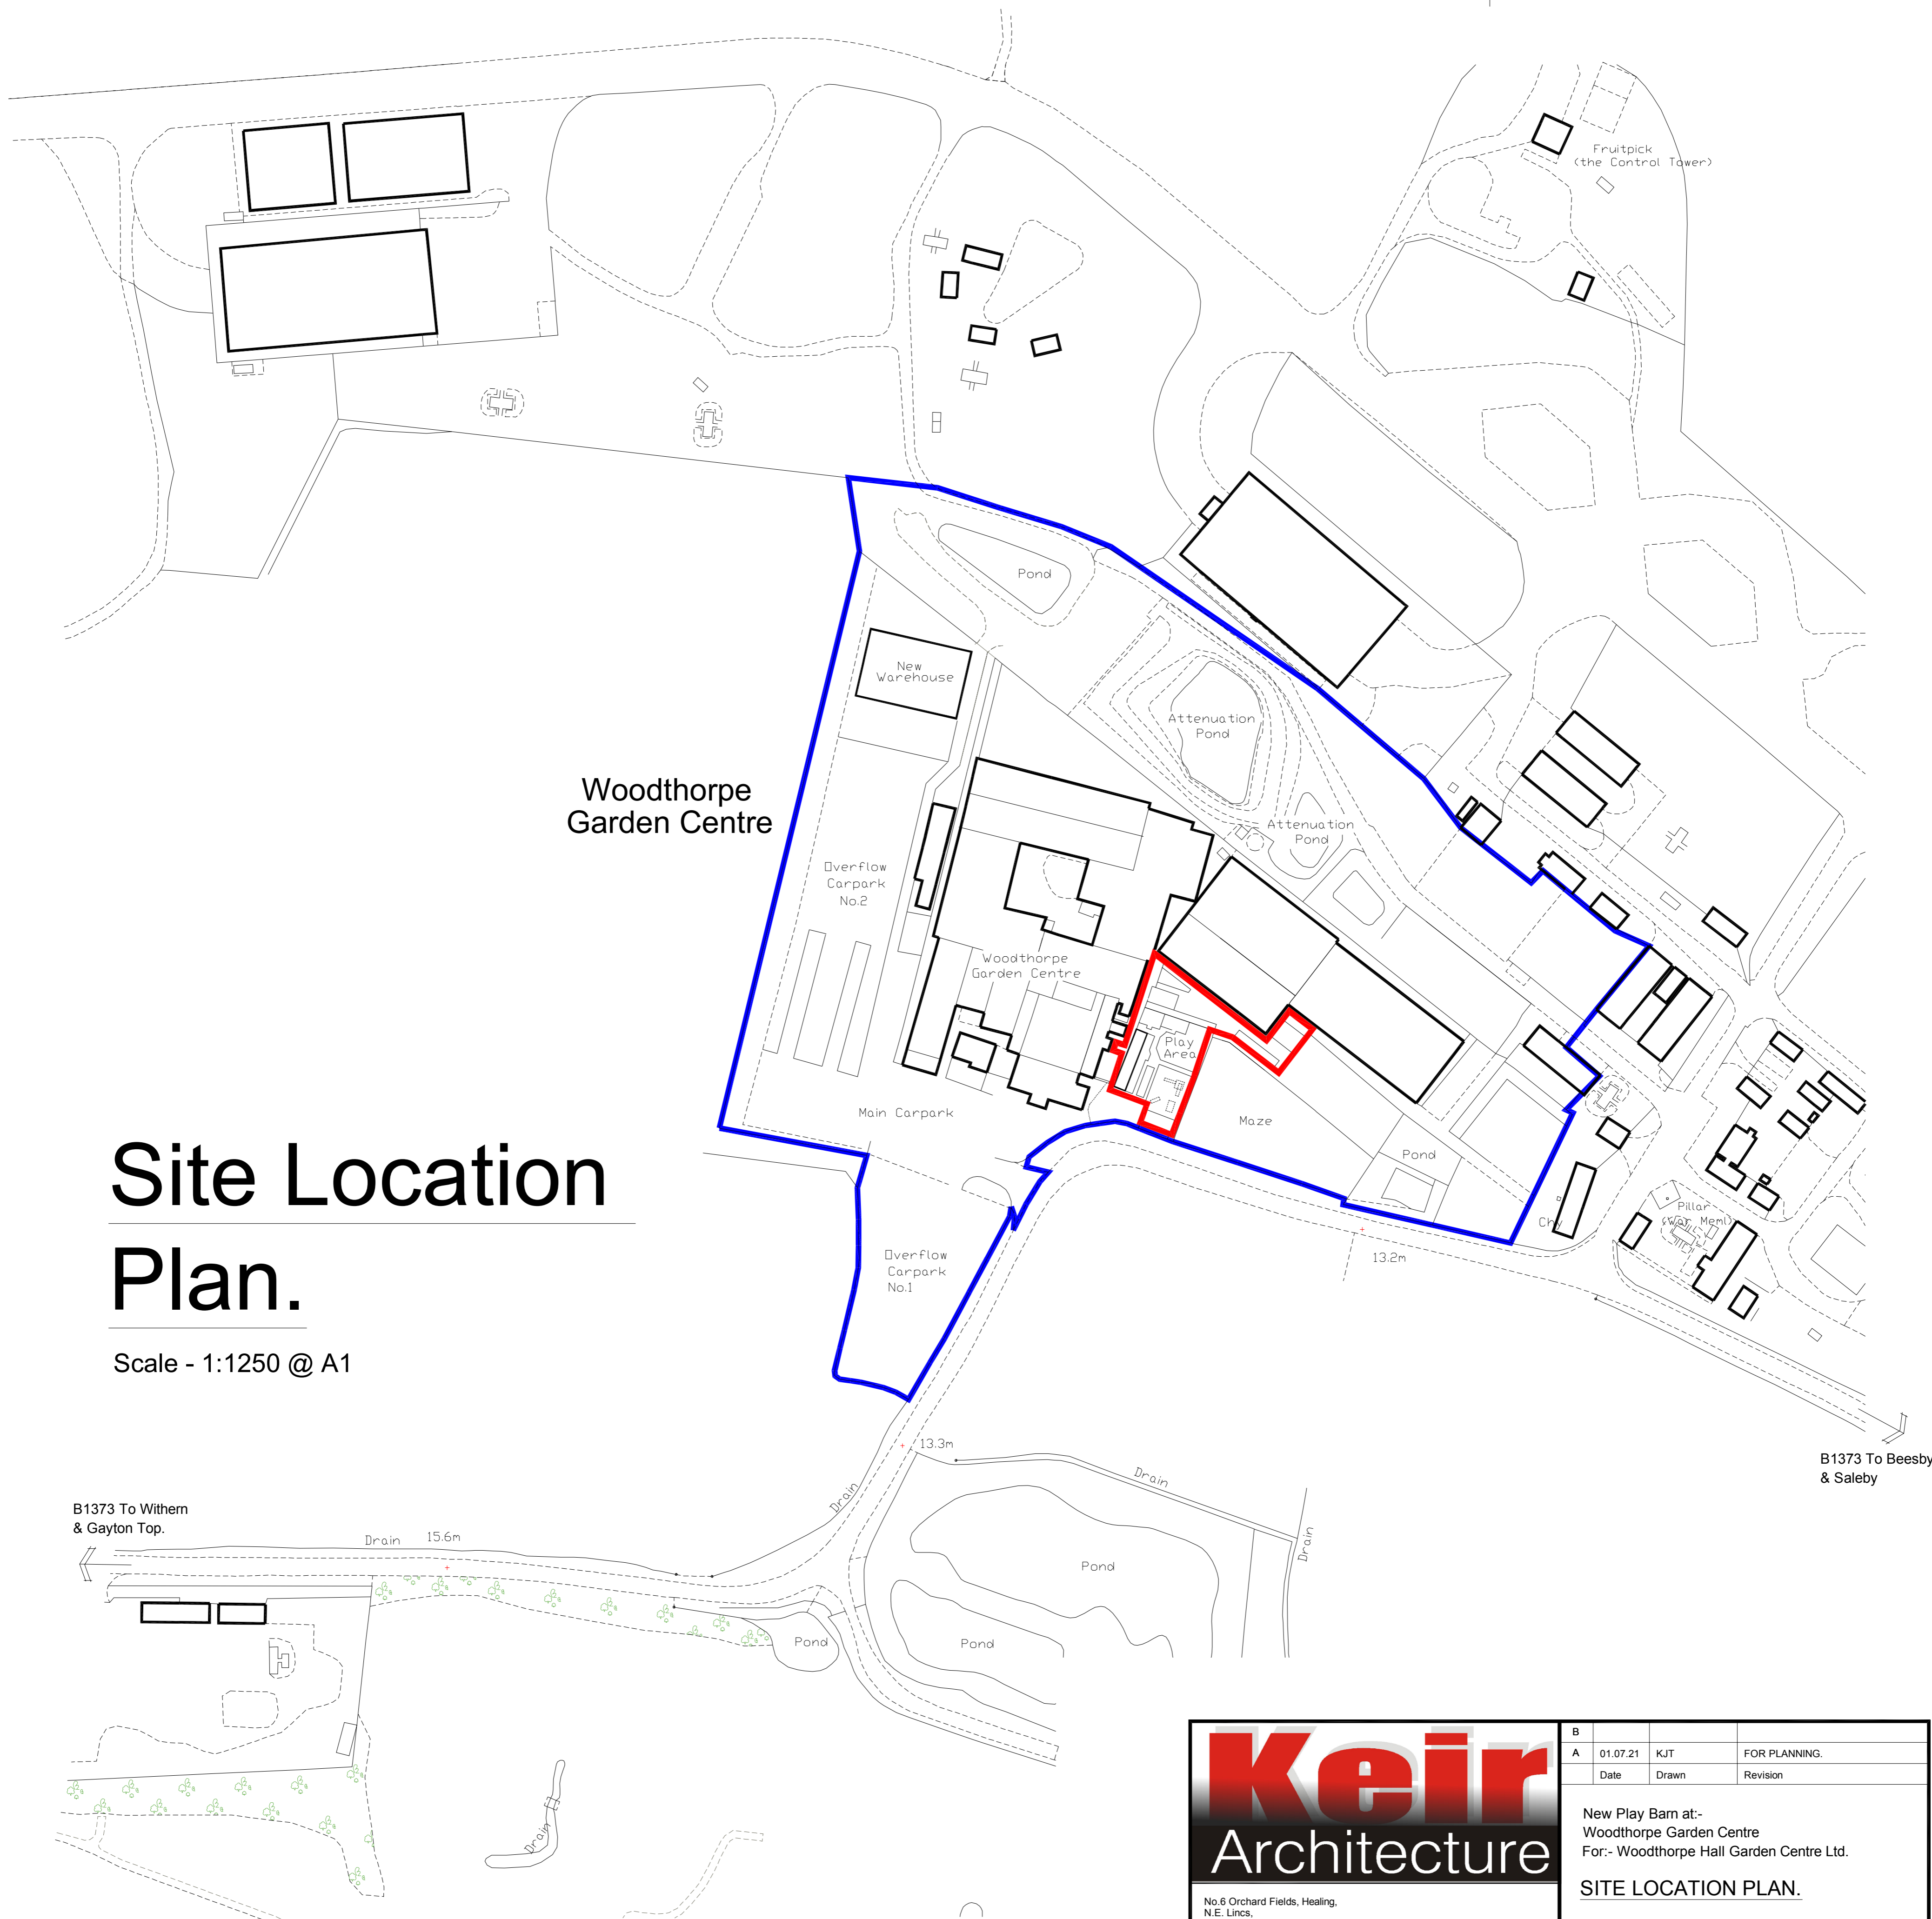

Woodthorpe

© Crown copyright and database rights 2020 OS 100035409
 Reproduction in whole or in part is prohibited
 without the permission of Ordnance Survey.

Site Location Plan.

Scale - 1:1250 @ A1

B1373 To Withem & Gayton Top.

B1373 To Beesby & Saleby

Keir Architecture	B		
	A	01.07.21	KJT FOR PLANNING.
	Date	Drawn	Revision
No.6 Orchard Fields, Healing, N.E. Lincs. DN41 7AF. Tel: 07813 006079 <small>This drawing and the design shown upon it is the intellectual property of Keir Architecture Ltd, and must not be copied or reproduced either in whole or in part without prior written permission of Keir Architecture Ltd Tel: 07813 006079</small>			
New Play Barn at:- Woodthorpe Garden Centre For:- Woodthorpe Hall Garden Centre Ltd.		SITE LOCATION PLAN.	
Drawn: Keir Taylor	Date: 14.06.21	Scale: 1:1250 @ A1	
Checked:	Drawing No. 202107-01	Revision: A	
Approved:			