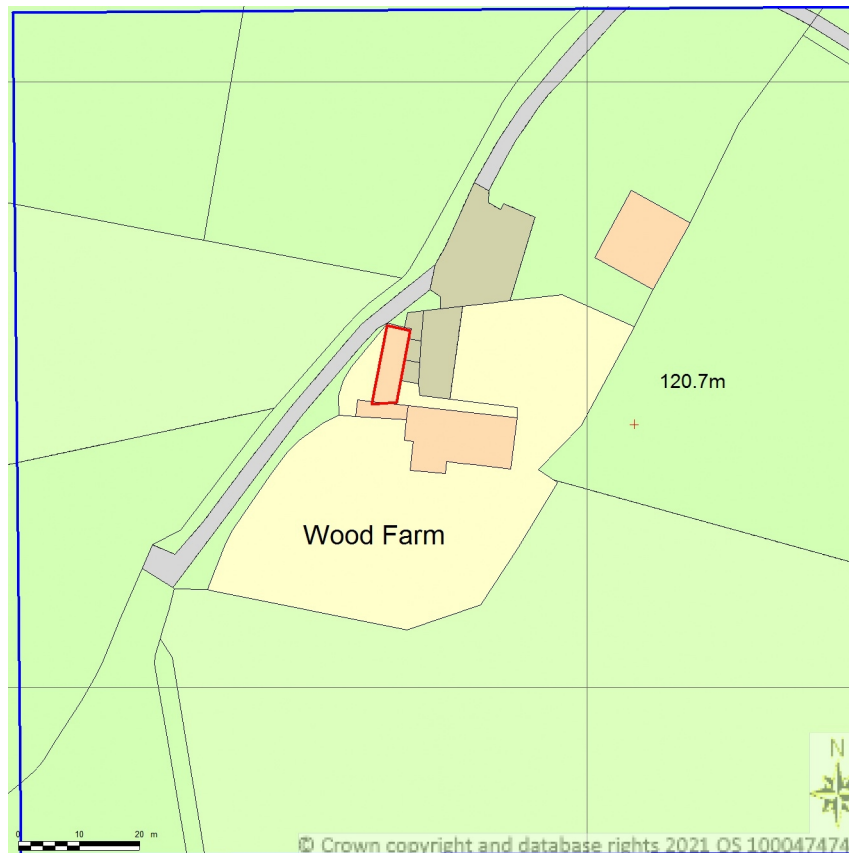

SITE LOCATION PLAN
AREA 2 HA
SCALE: 1:1250 on A4
CENTRE COORDINATES: 364475 , 272142

Supplied by Streetwise Maps Ltd
www.streetwise.net
Licence No: 100047474
13:29:36 14/07/2021