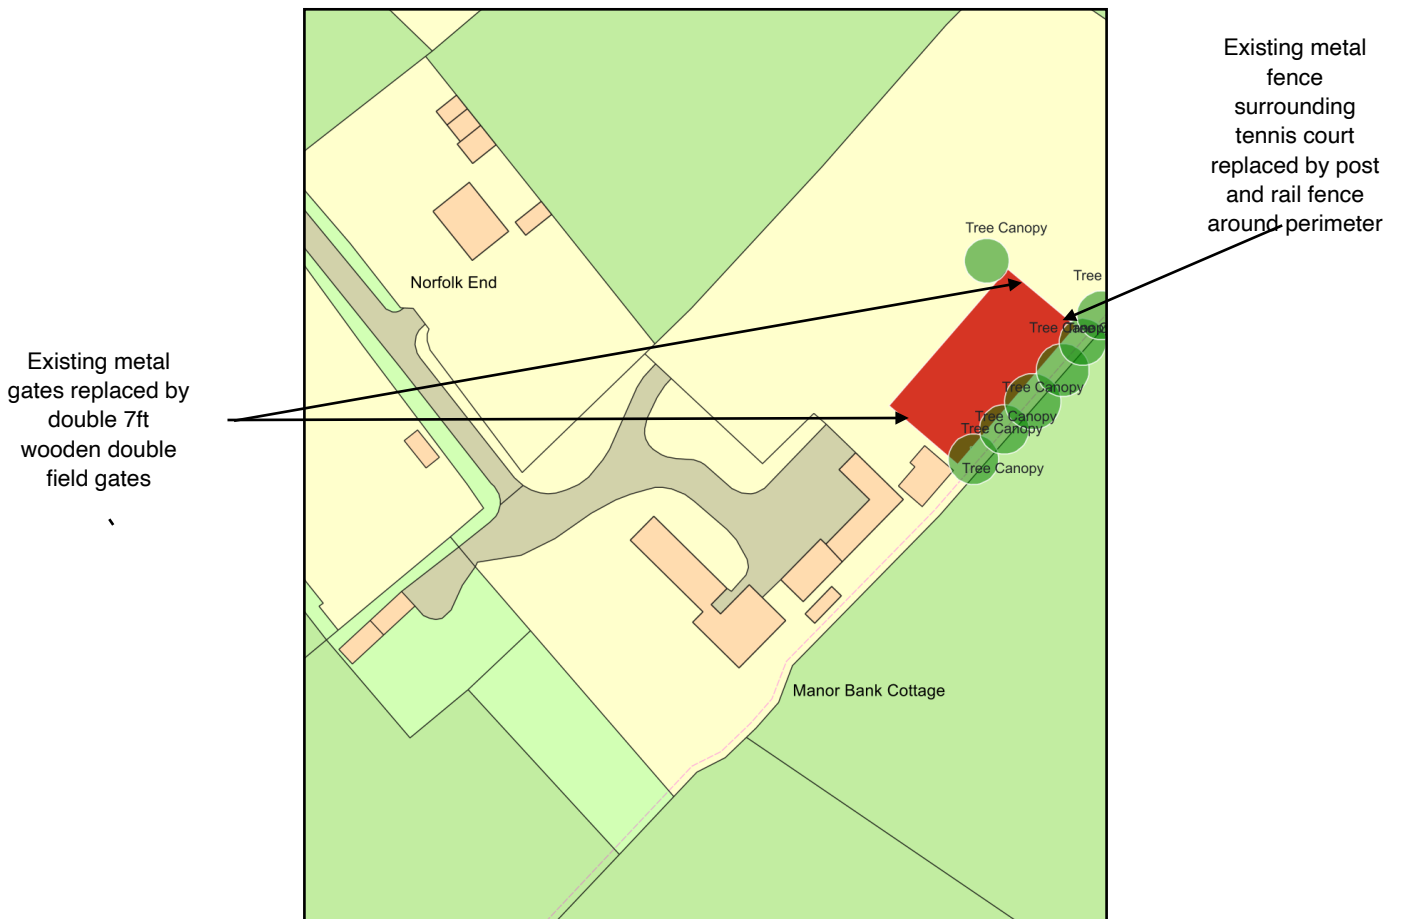

Proposed Menage

Manor Bank Cottage - Proposed replacement of Existing Tennis Court with Menage

Plan Produced for: F James Smith

Date Produced: 05 Jul 2021

Plan Reference Number: TQRQM21186131406328

Scale: 1:1250 @ A4