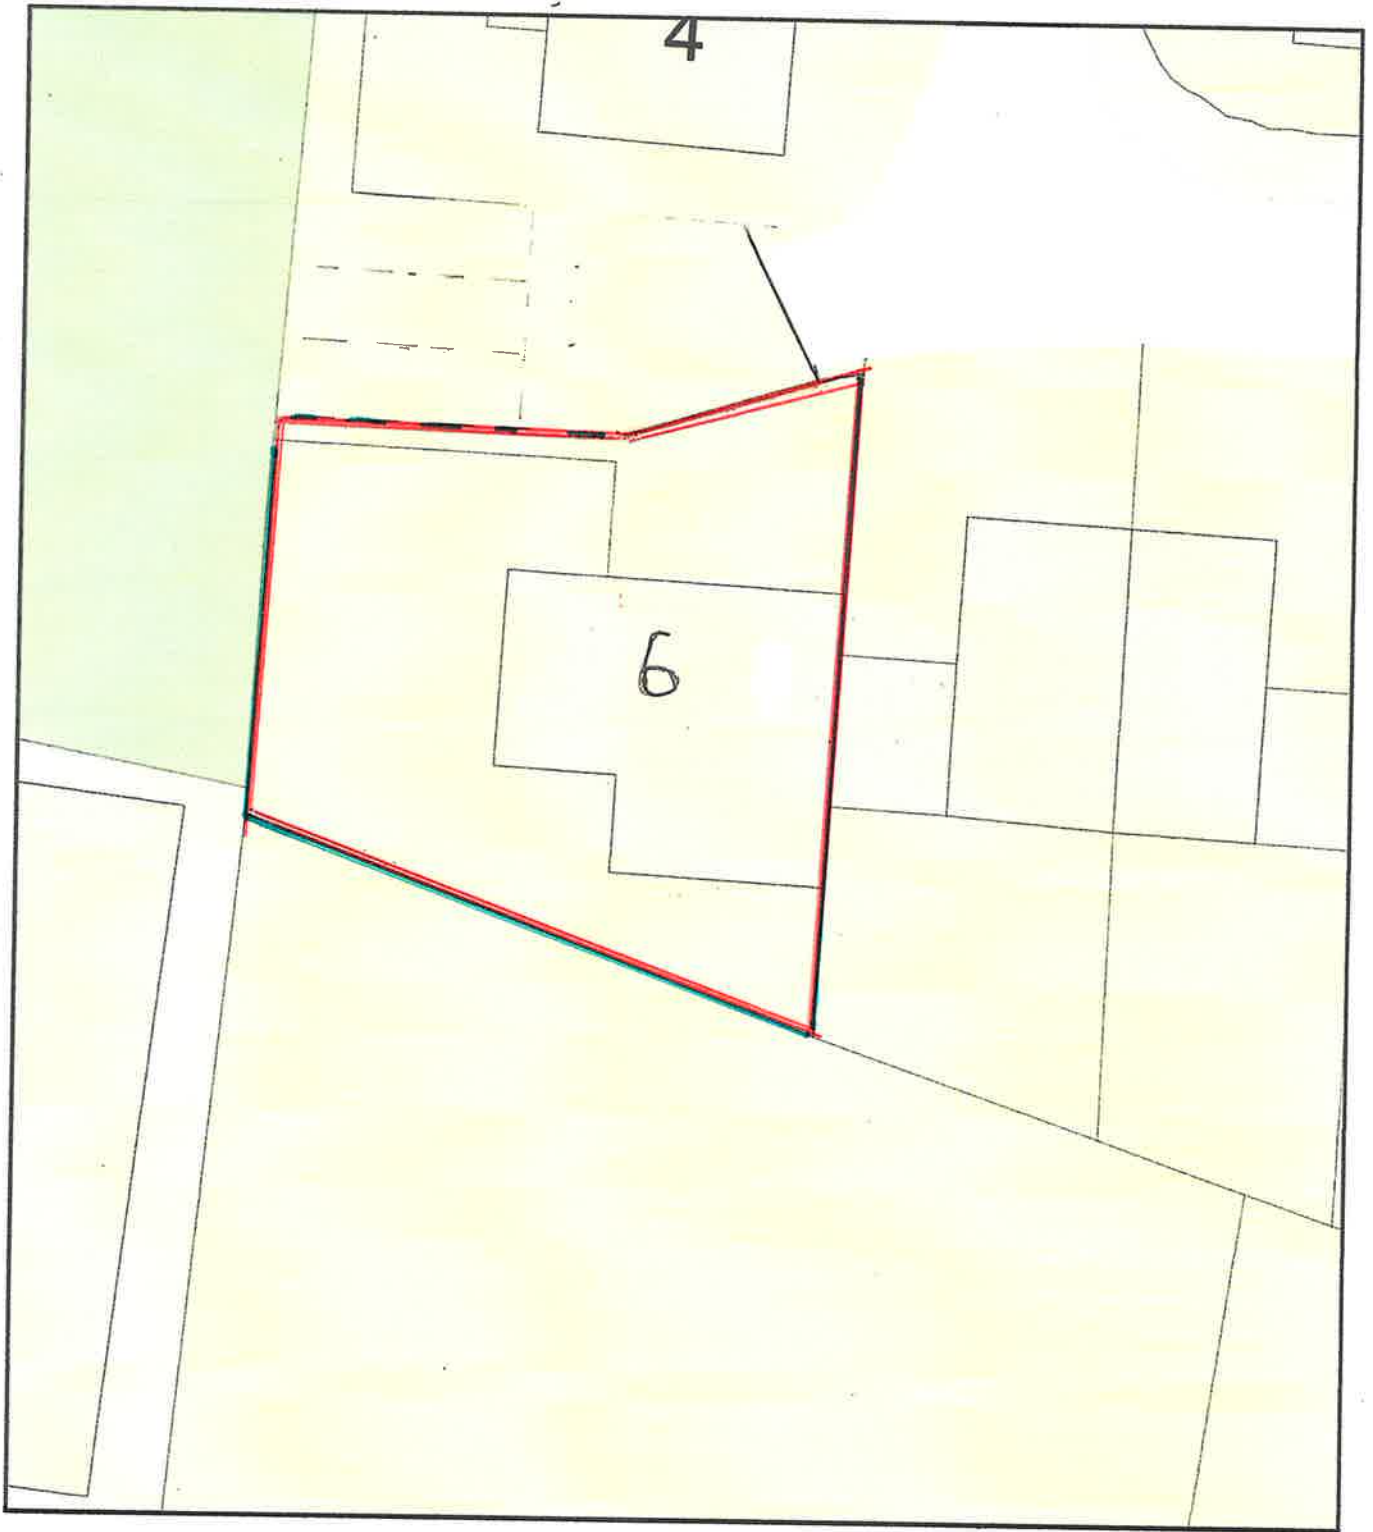

6 Comber Close

Plan Produced for: Mrs Teresa Collins

Date Produced: 07 Aug 2021

Plan Reference Number: TQRQM21219111328836

Scale: 1:200 @ A4