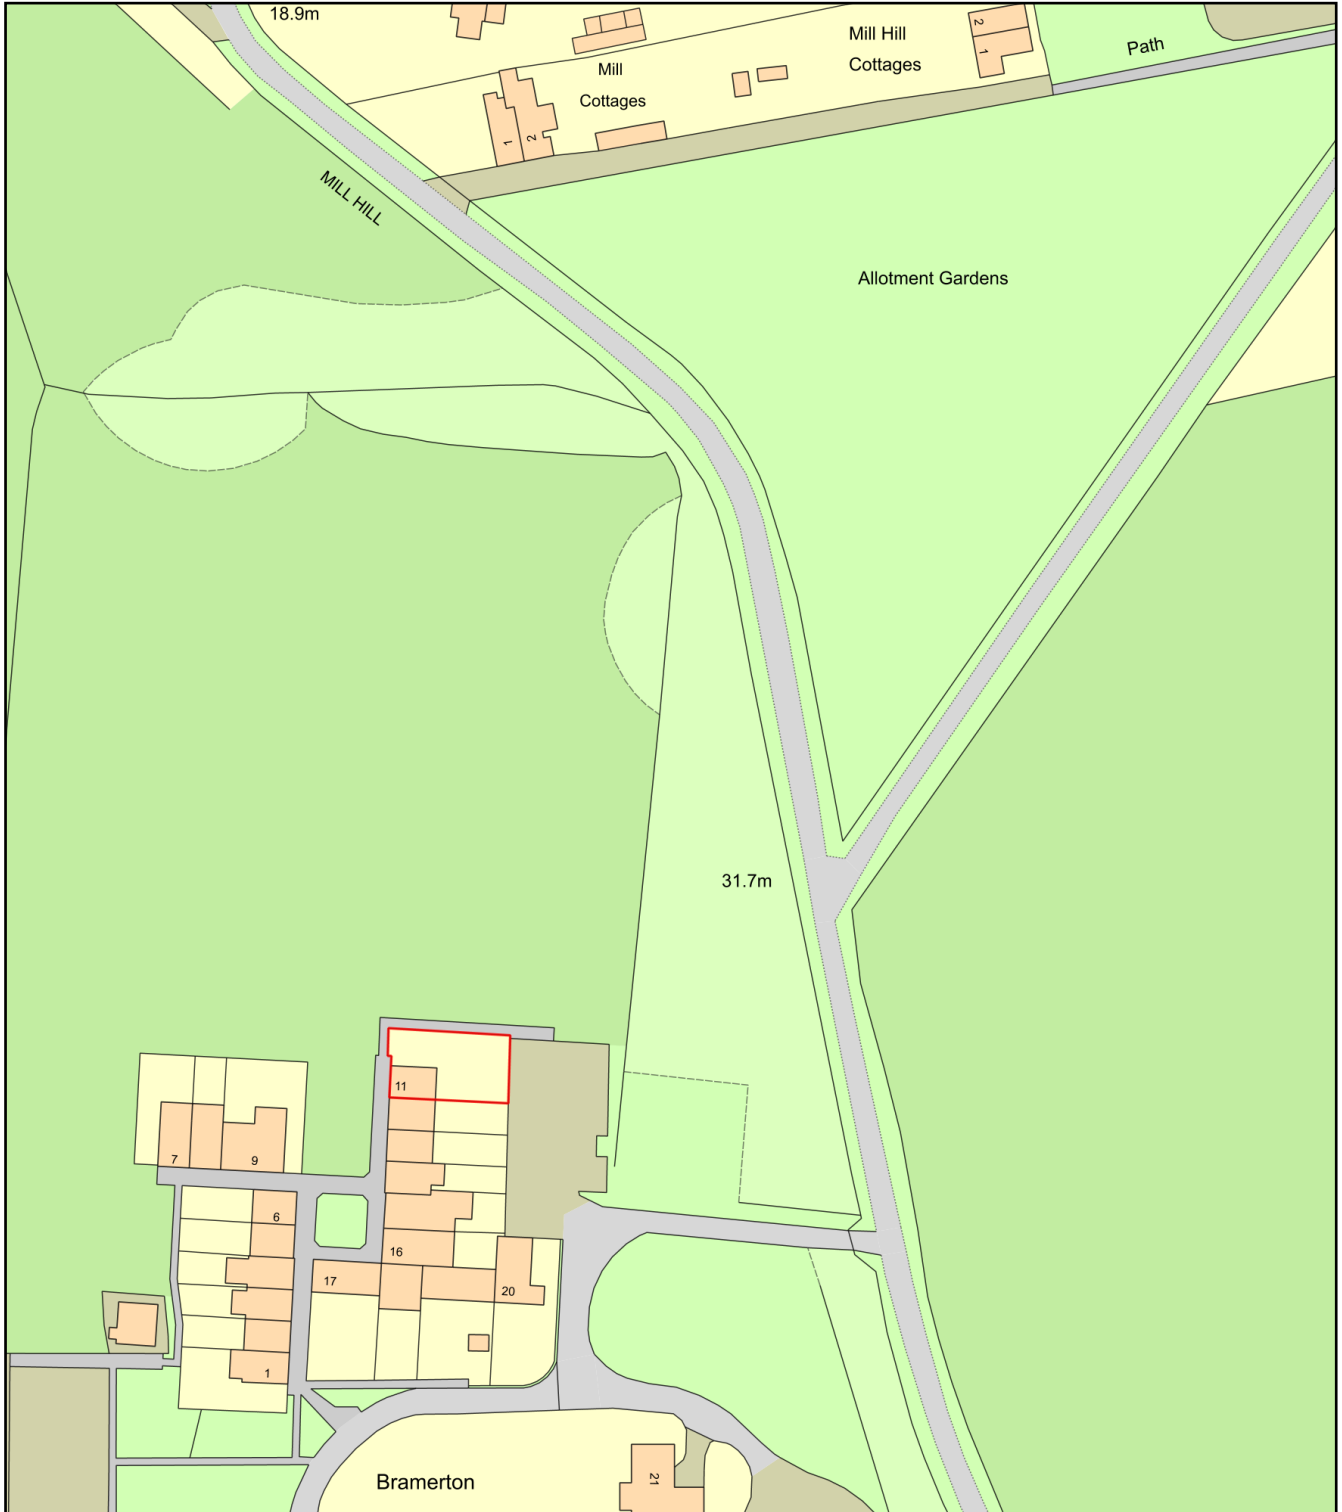

Location Plan : 11, Bramerton Lodge, East Hill Lane, NR14 7EQ

Plan Produced for: Hannah Southon

Date Produced: 11 May 2021

Plan Reference Number: TQRQM21131213725559

Scale: 1:1250 @ A4