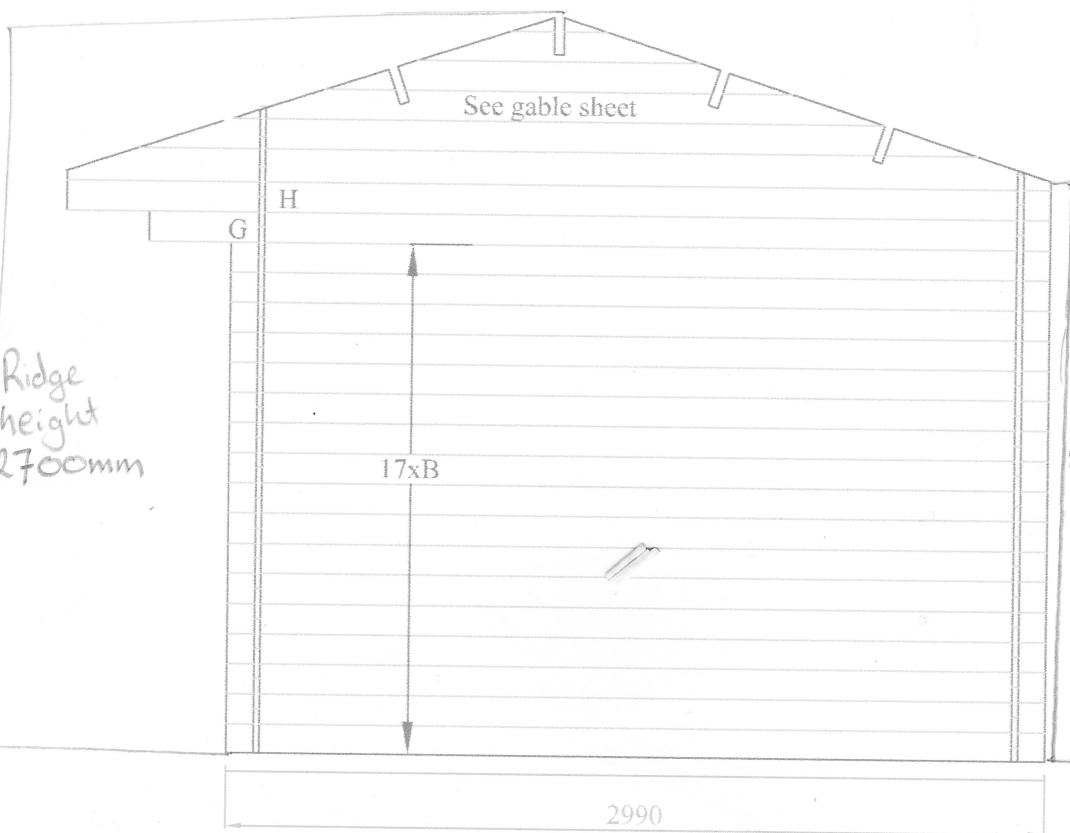

# SHIRE

BUILT AROUND OUR REPUTATION

Marlborough  
2990x3590(10x12)

28mm log

LH SIDE

Parts list

Bx17

Gx1

Hx1

South Elevation

Marlborough  
2990x3590(10x12)

28mm log

RH SIDE

Parts list

Bx17

Gx1