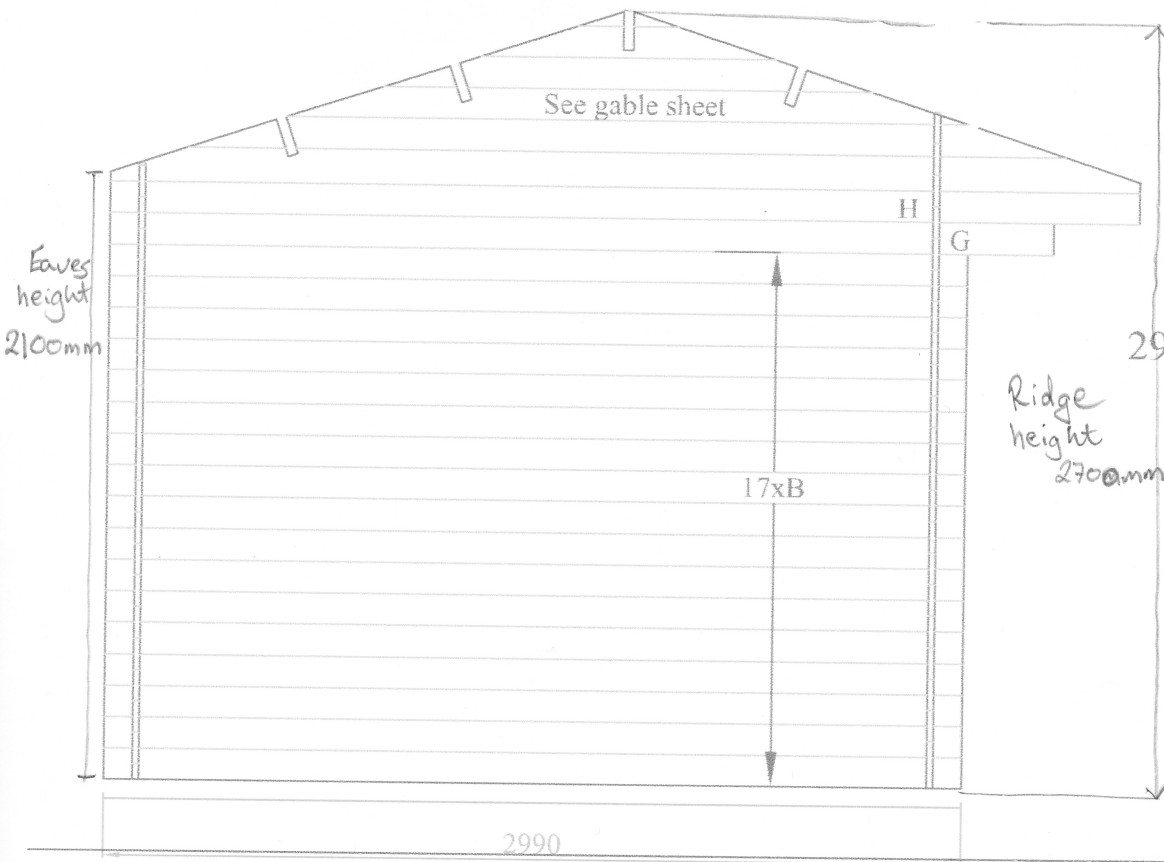

North  
Elevation

# SHIRE

BUILT AROUND OUR REPUTATION

Marlborough  
2990x3590(10x12)

28mm log

LH SIDE

Parts list

Bx17

Gx1

Hx1

South Elevation

Marlborough  
2990x3590(10x12)

28mm log

RH SIDE

Parts list

Bx17

Gx1