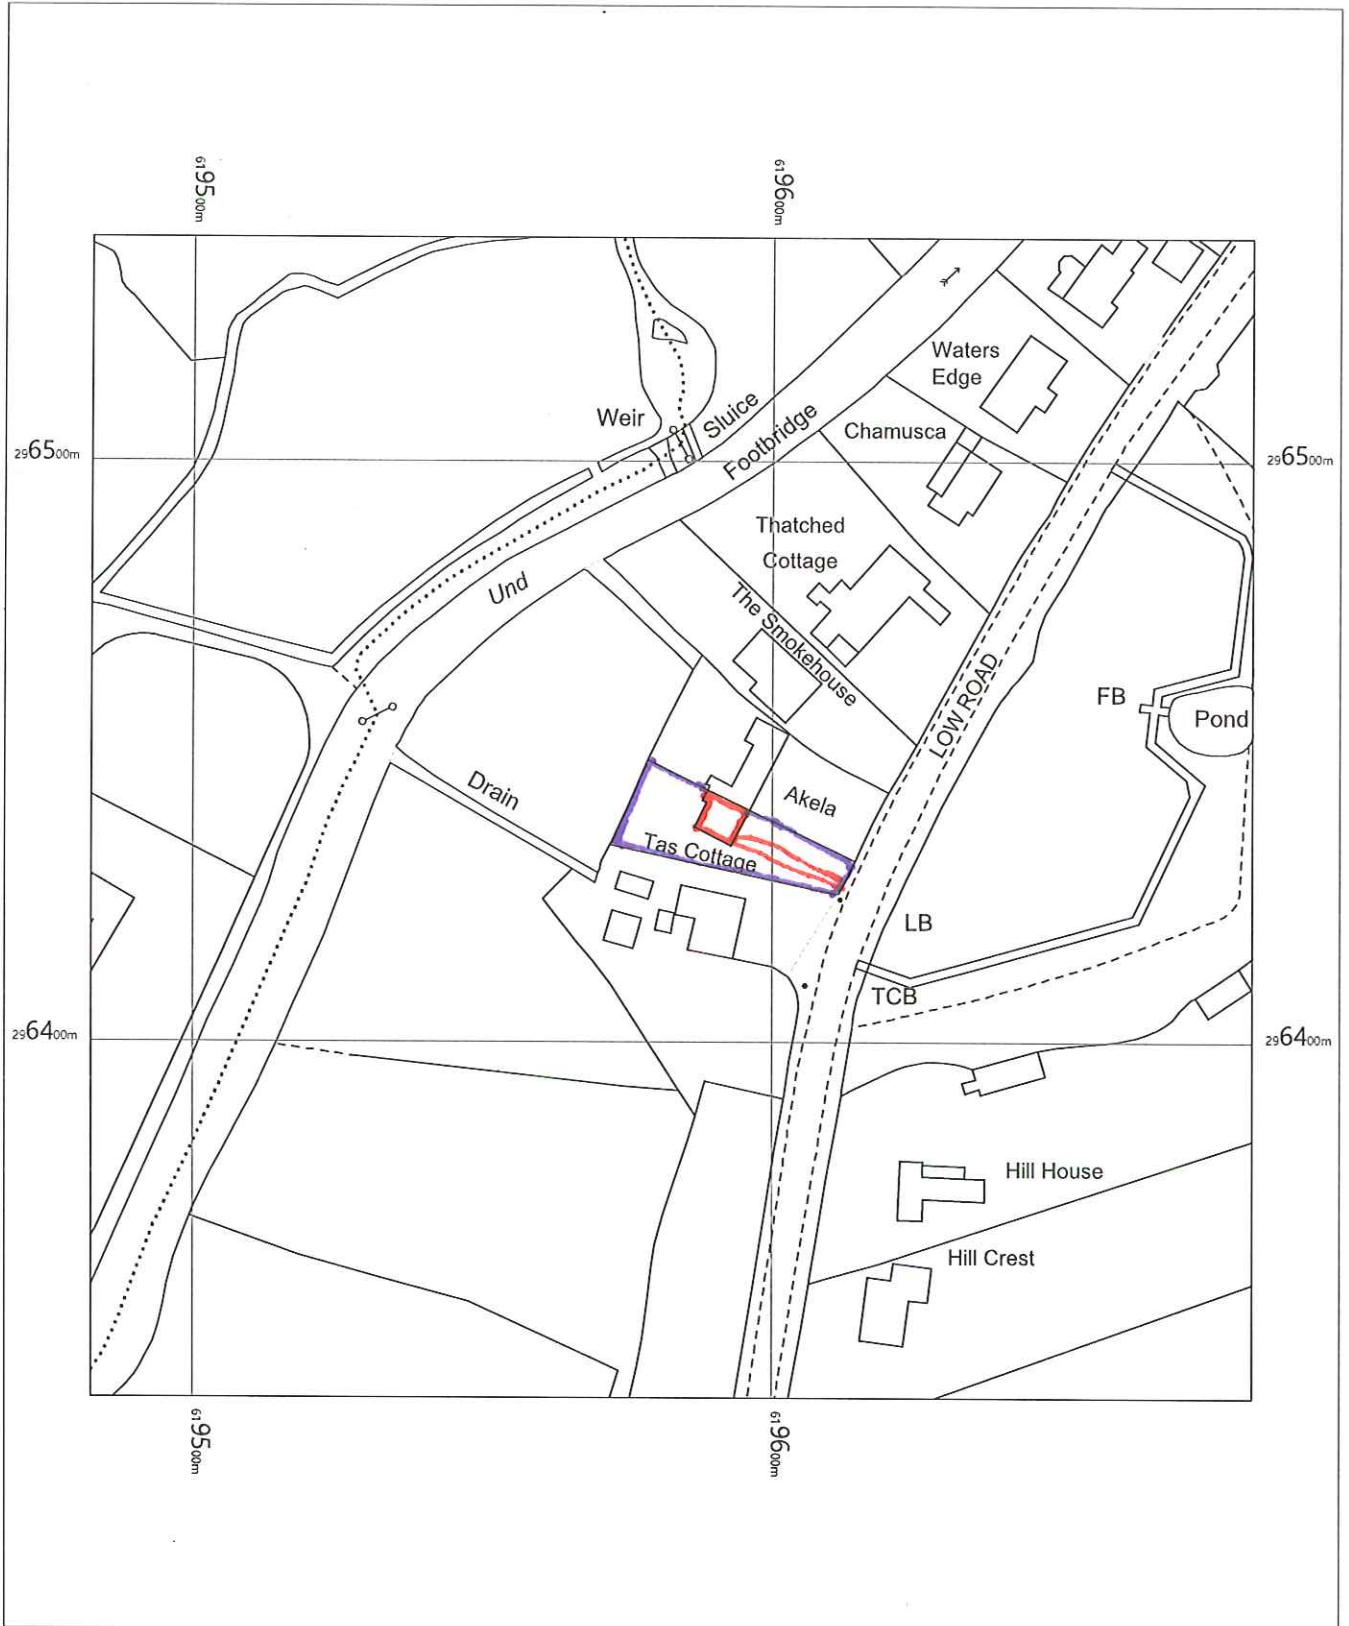

Tas Cottage, Low Road, NR15 1AR

Tas Cottage
 Low Road,
 Norwich,
 Tasburgh,
 Norfolk
 NR15 1AR

OS MasterMap 1250/2500/10000 scale
 Wednesday, December 9, 2020, ID: MPMBW-00924417
www.blackwellmapping.co.uk

1:1250 scale print at A4, Centre: 619583 E, 296439 N

©Crown Copyright Ordnance Survey. Licence no. 100041041

BLACKWELL'S
MAPPING SERVICES
 PERSONAL & PROFESSIONAL MAPPING
www.blackwellmapping.co.uk

TEL: 0800 151 2612
maps@blackwell.co.uk