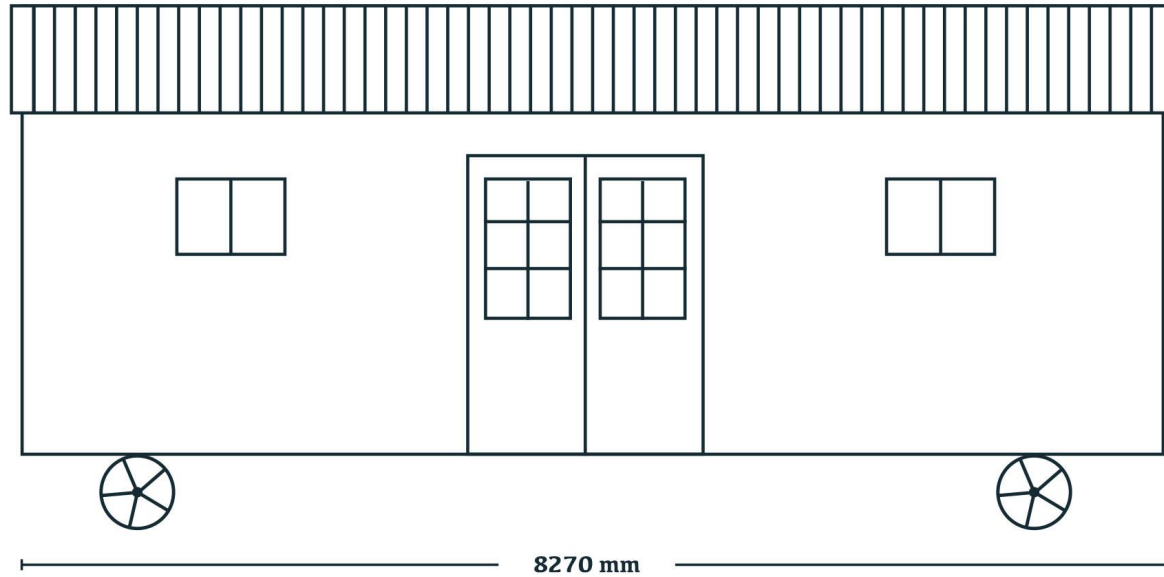

001

0m 1:50 @ ISO A4 5m

Ashwood Shepherd Huts
Manor Farm, Hele, Taunton
Somerset TA4 1AH

Telephone 01823 461 638
info@ashwoodshepherdhuts.co.uk
www.ashwoodshepherdhuts.co.uk

Ashwood Shepherds Cabin Elevation
Elevation to scale