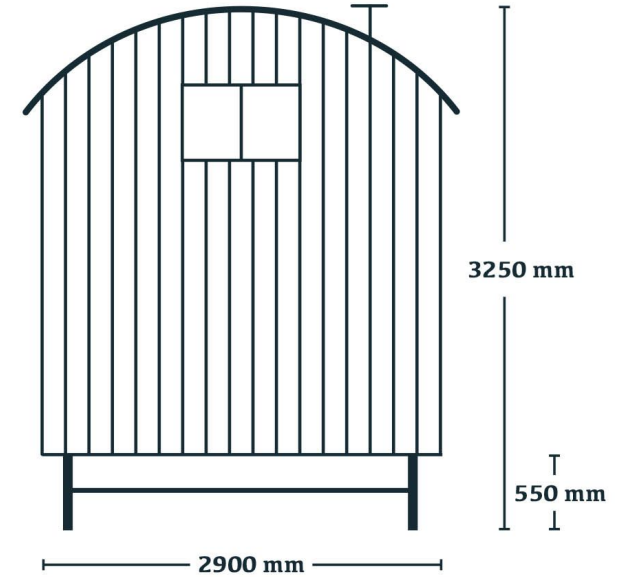

001

0m 1:50 @ ISO A4 5m

Ashwood Shepherd Huts
Manor Farm, Hele, Taunton
Somerset TA4 1AH

Telephone 01823 461 638
info@ashwoodshepherdhuts.co.uk
www.ashwoodshepherdhuts.co.uk

Ashwood Shepherds Cabin Elevation
Elevation to scale